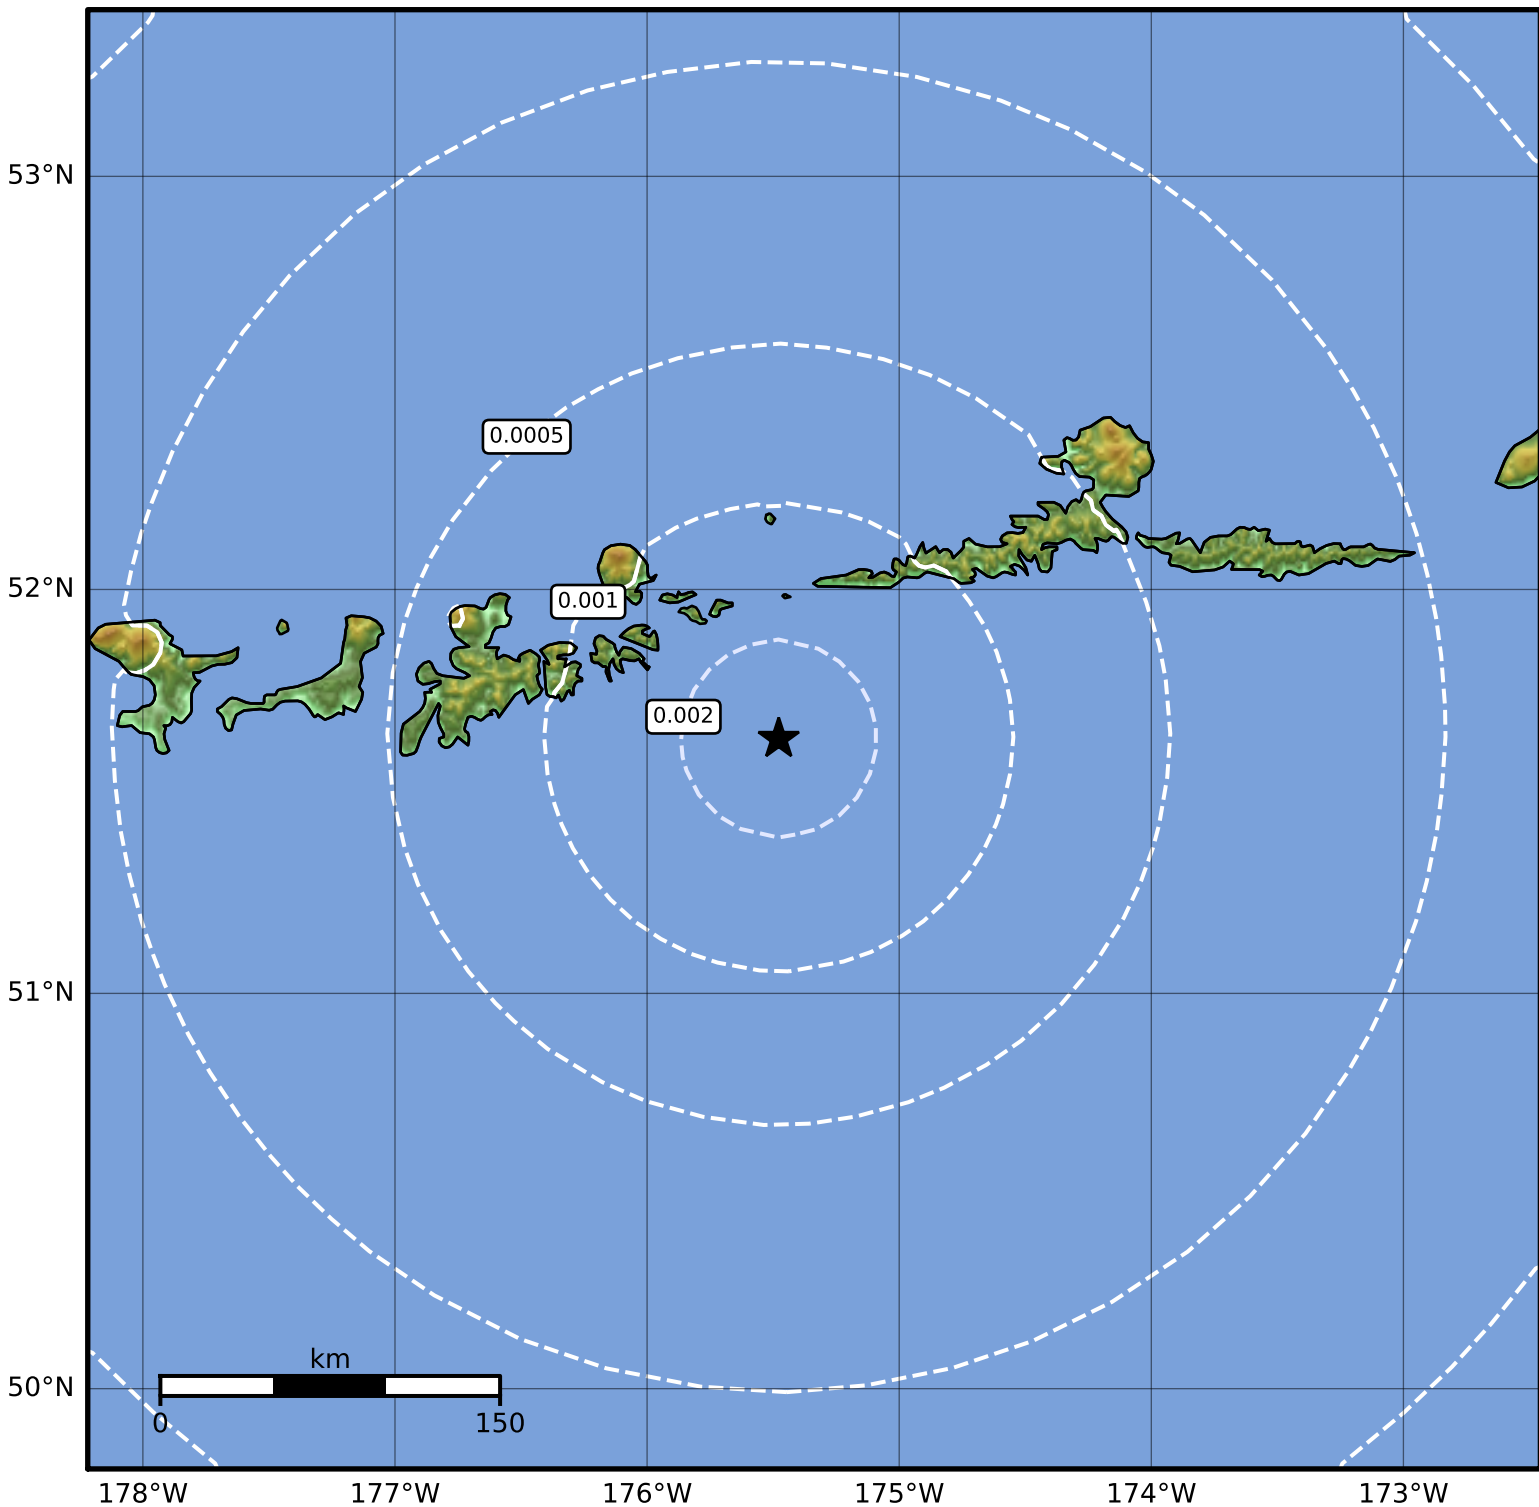

3.0 Second Peak Spectral Acceleration Map Alaska Earthquake Center
ShakeMap: 85 km (53 miles) ESE of Adak
Apr 20, 2023 00:02:33 UTC M3.8 N51.63 W175.48 Depth: 47.1km ID:ak02351x4odt

Scale based on Worden et al. (2012)

Version 2: Processed 2023-04-20T00:25:43Z

△ Seismic Instrument ○ Reported Intensity

★ Epicenter