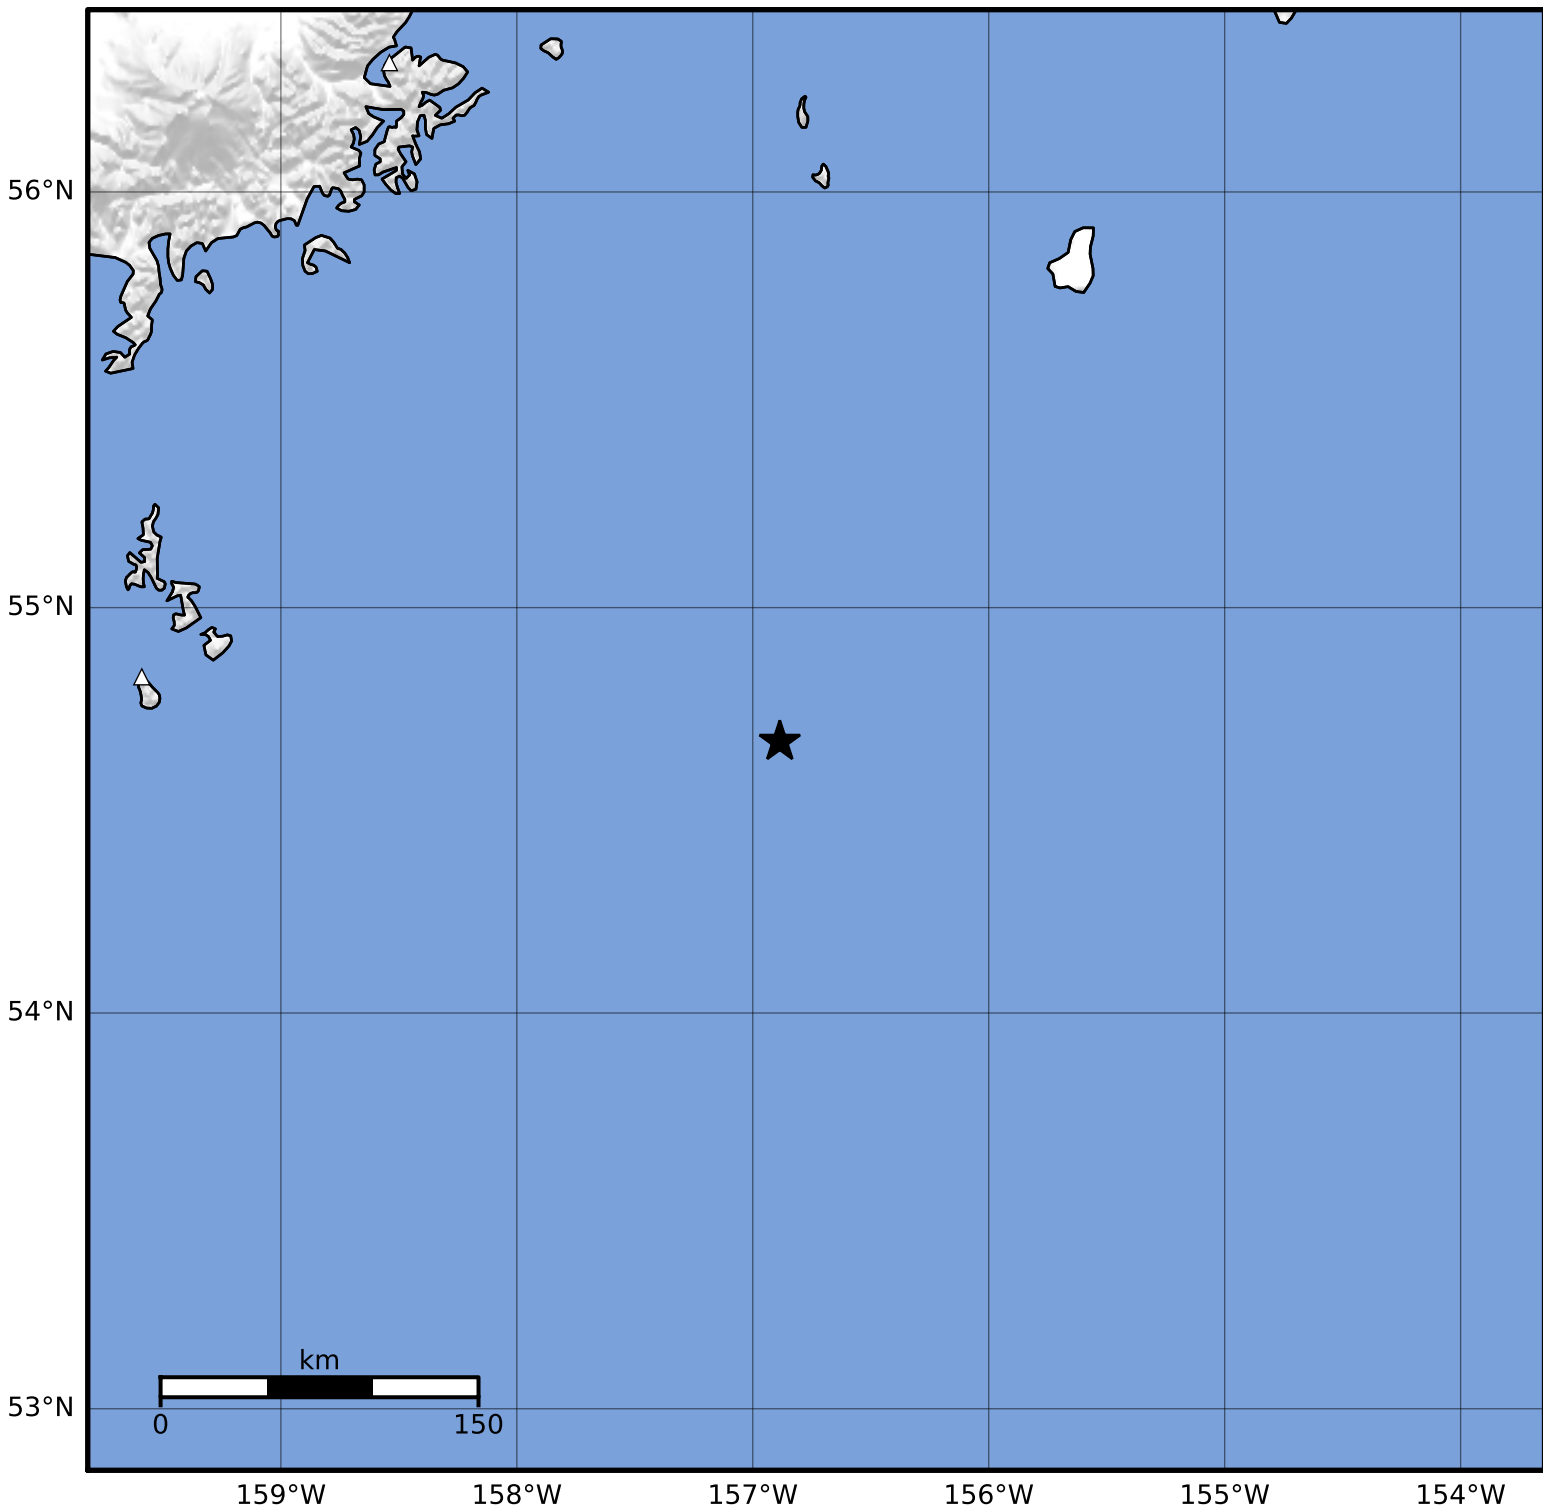

Macroseismic Intensity Map Alaska Earthquake Center
 ShakeMap: 198 km (123 miles) SE of Perryville
 Apr 22, 2023 14:42:42 UTC M3.5 N54.67 W156.89 Depth: 26.7km ID:ak02355gs18e

SHAKING	Not felt	Weak	Light	Moderate	Strong	Very strong	Severe	Violent	Extreme
DAMAGE	None	None	None	Very light	Light	Moderate	Moderate/heavy	Heavy	Very heavy
PGA(%g)	<0.0464	0.297	2.76	6.2	11.5	21.5	40.1	74.7	>139
PGV(cm/s)	<0.0215	0.135	1.41	4.65	9.64	20	41.4	85.8	>178
INTENSITY	I	II-III	IV	V	VI	VII	VIII	IX	X+

Scale based on Worden et al. (2012)

Version 1: Processed 2023-04-22T16:46:35Z

△ Seismic Instrument ○ Reported Intensity

★ Epicenter