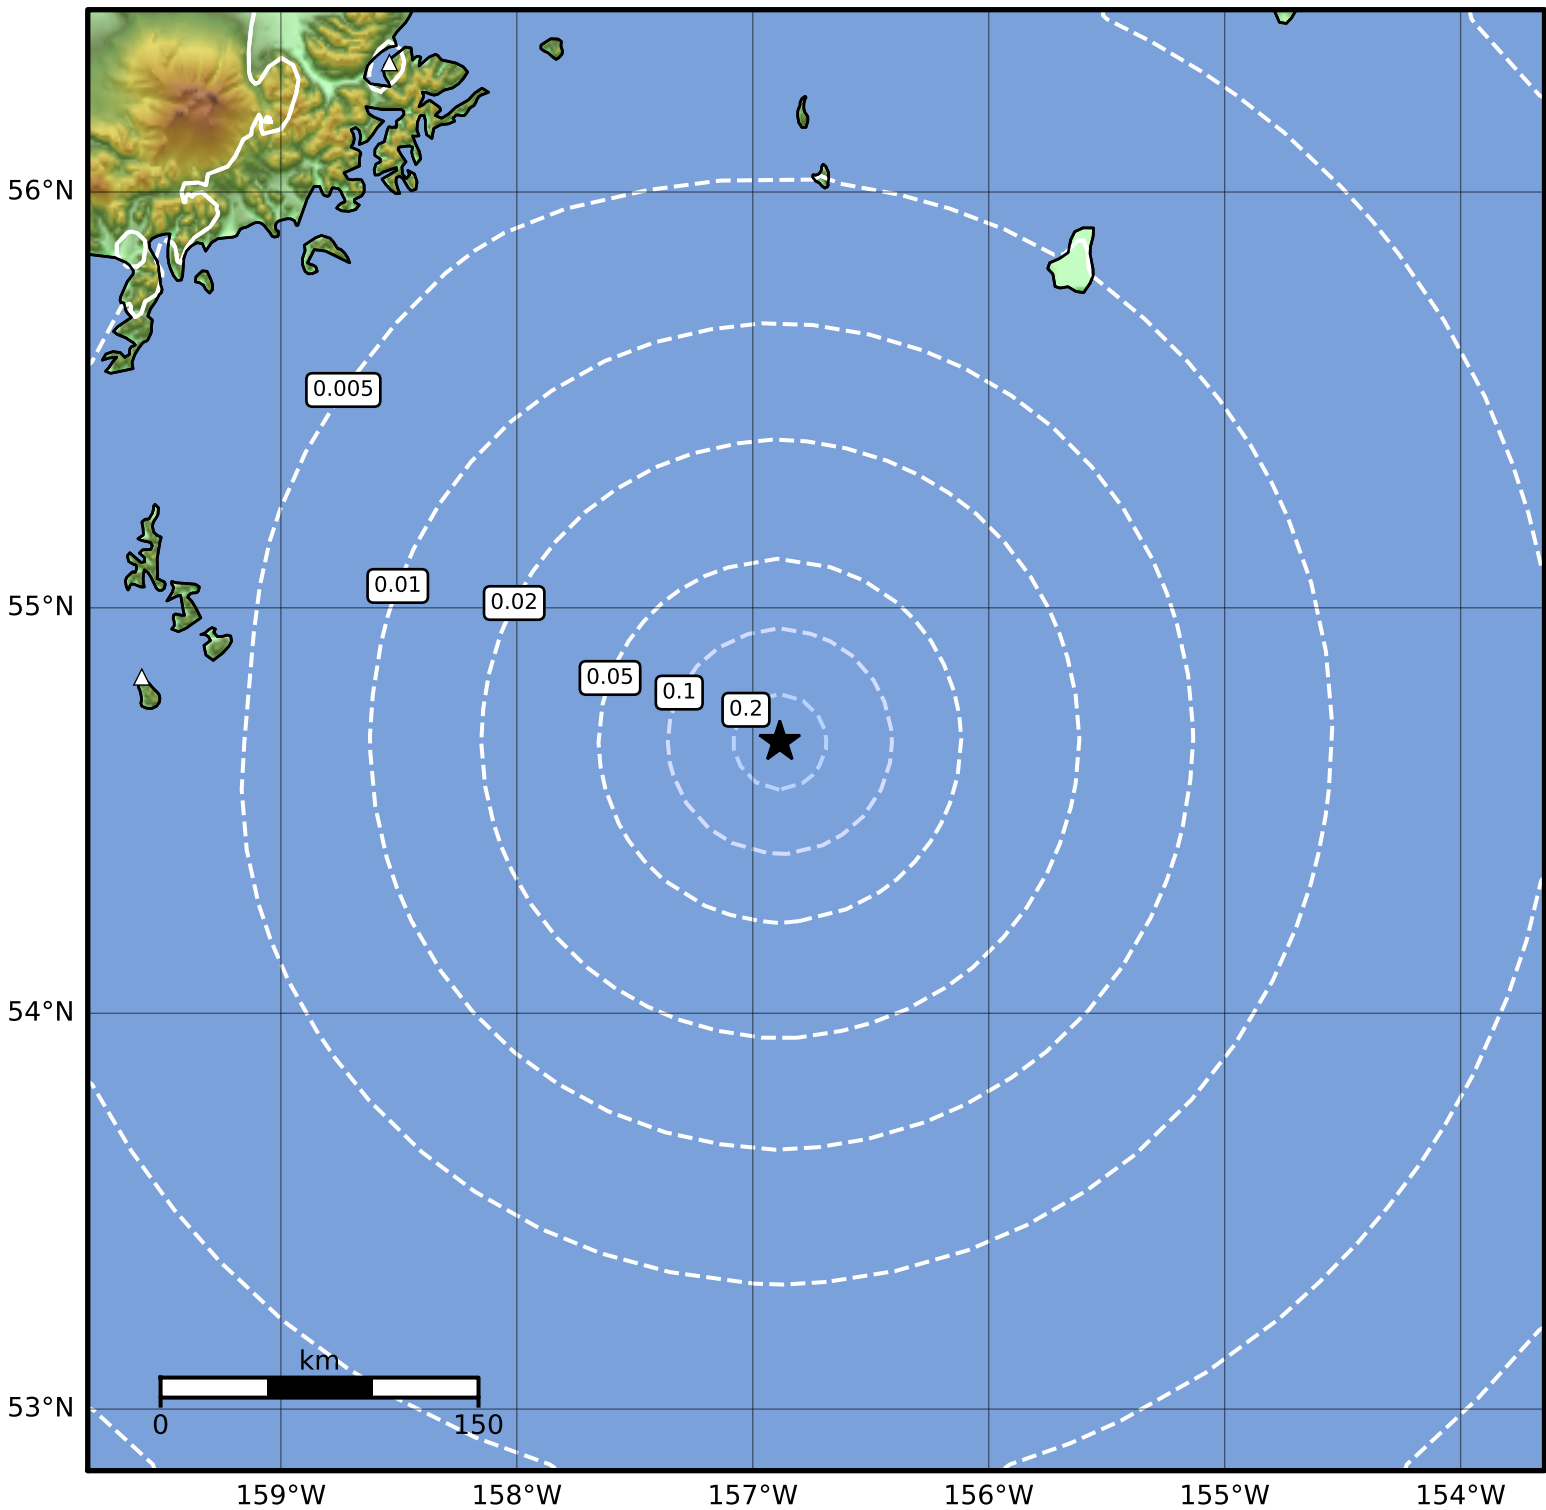

Peak Ground Acceleration Map Alaska Earthquake Center
ShakeMap: 198 km (123 miles) SE of Perryville
Apr 22, 2023 14:42:42 UTC M3.5 N54.67 W156.89 Depth: 26.7km ID:ak02355gs18e

PGA (%g)	0.1	0.2	0.5	1	2	5	10	20	50	100	200
----------	-----	-----	-----	---	---	---	----	----	----	-----	-----

Scale based on Worden et al. (2012)

Version 1: Processed 2023-04-22T16:46:35Z

△ Seismic Instrument ○ Reported Intensity

★ Epicenter