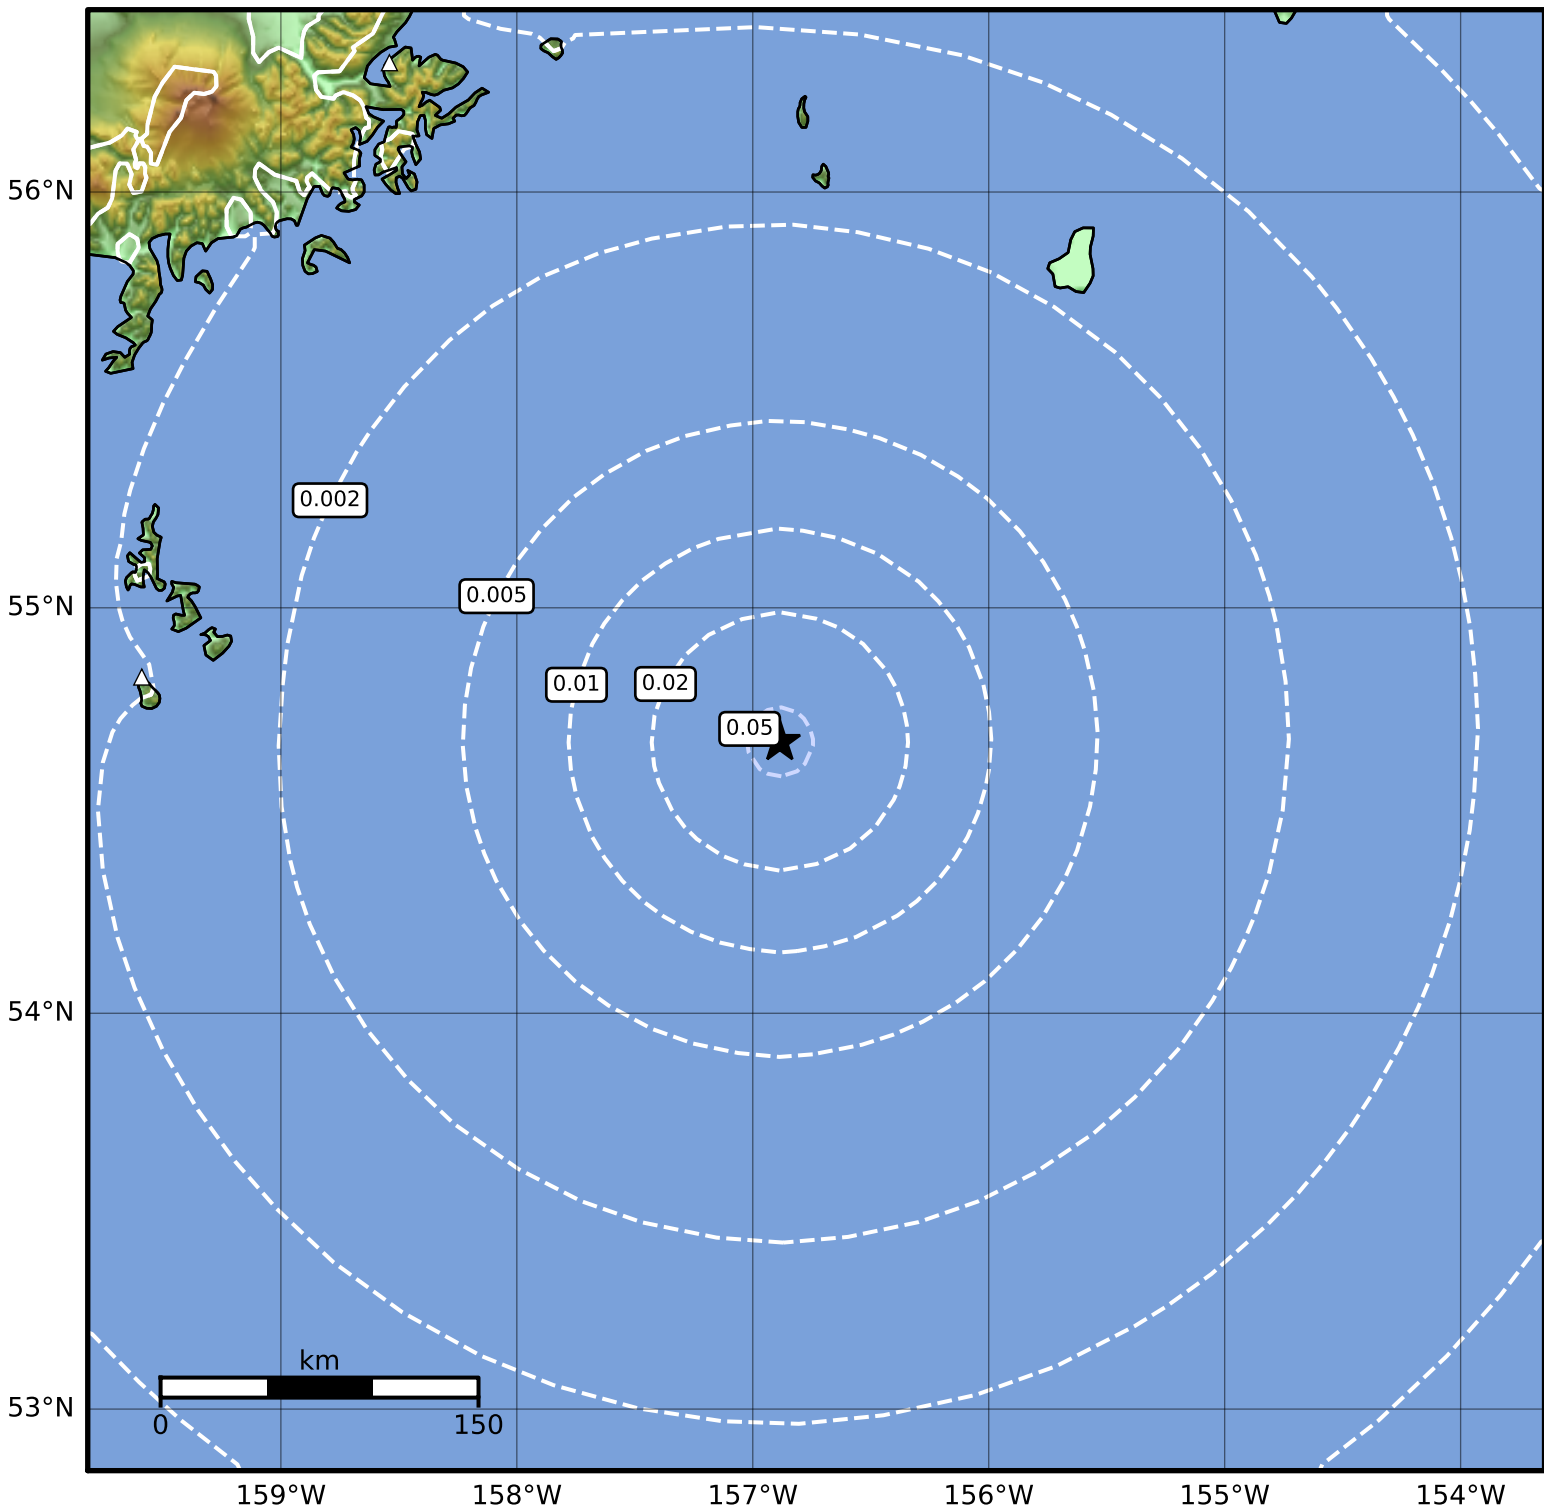

Peak Ground Velocity Map Alaska Earthquake Center
ShakeMap: 198 km (123 miles) SE of Perryville
Apr 22, 2023 14:42:42 UTC M3.5 N54.67 W156.89 Depth: 26.7km ID:ak02355gs18e

Scale based on Worden et al. (2012)

Version 1: Processed 2023-04-22T16:46:35Z

△ Seismic Instrument ○ Reported Intensity

★ Epicenter