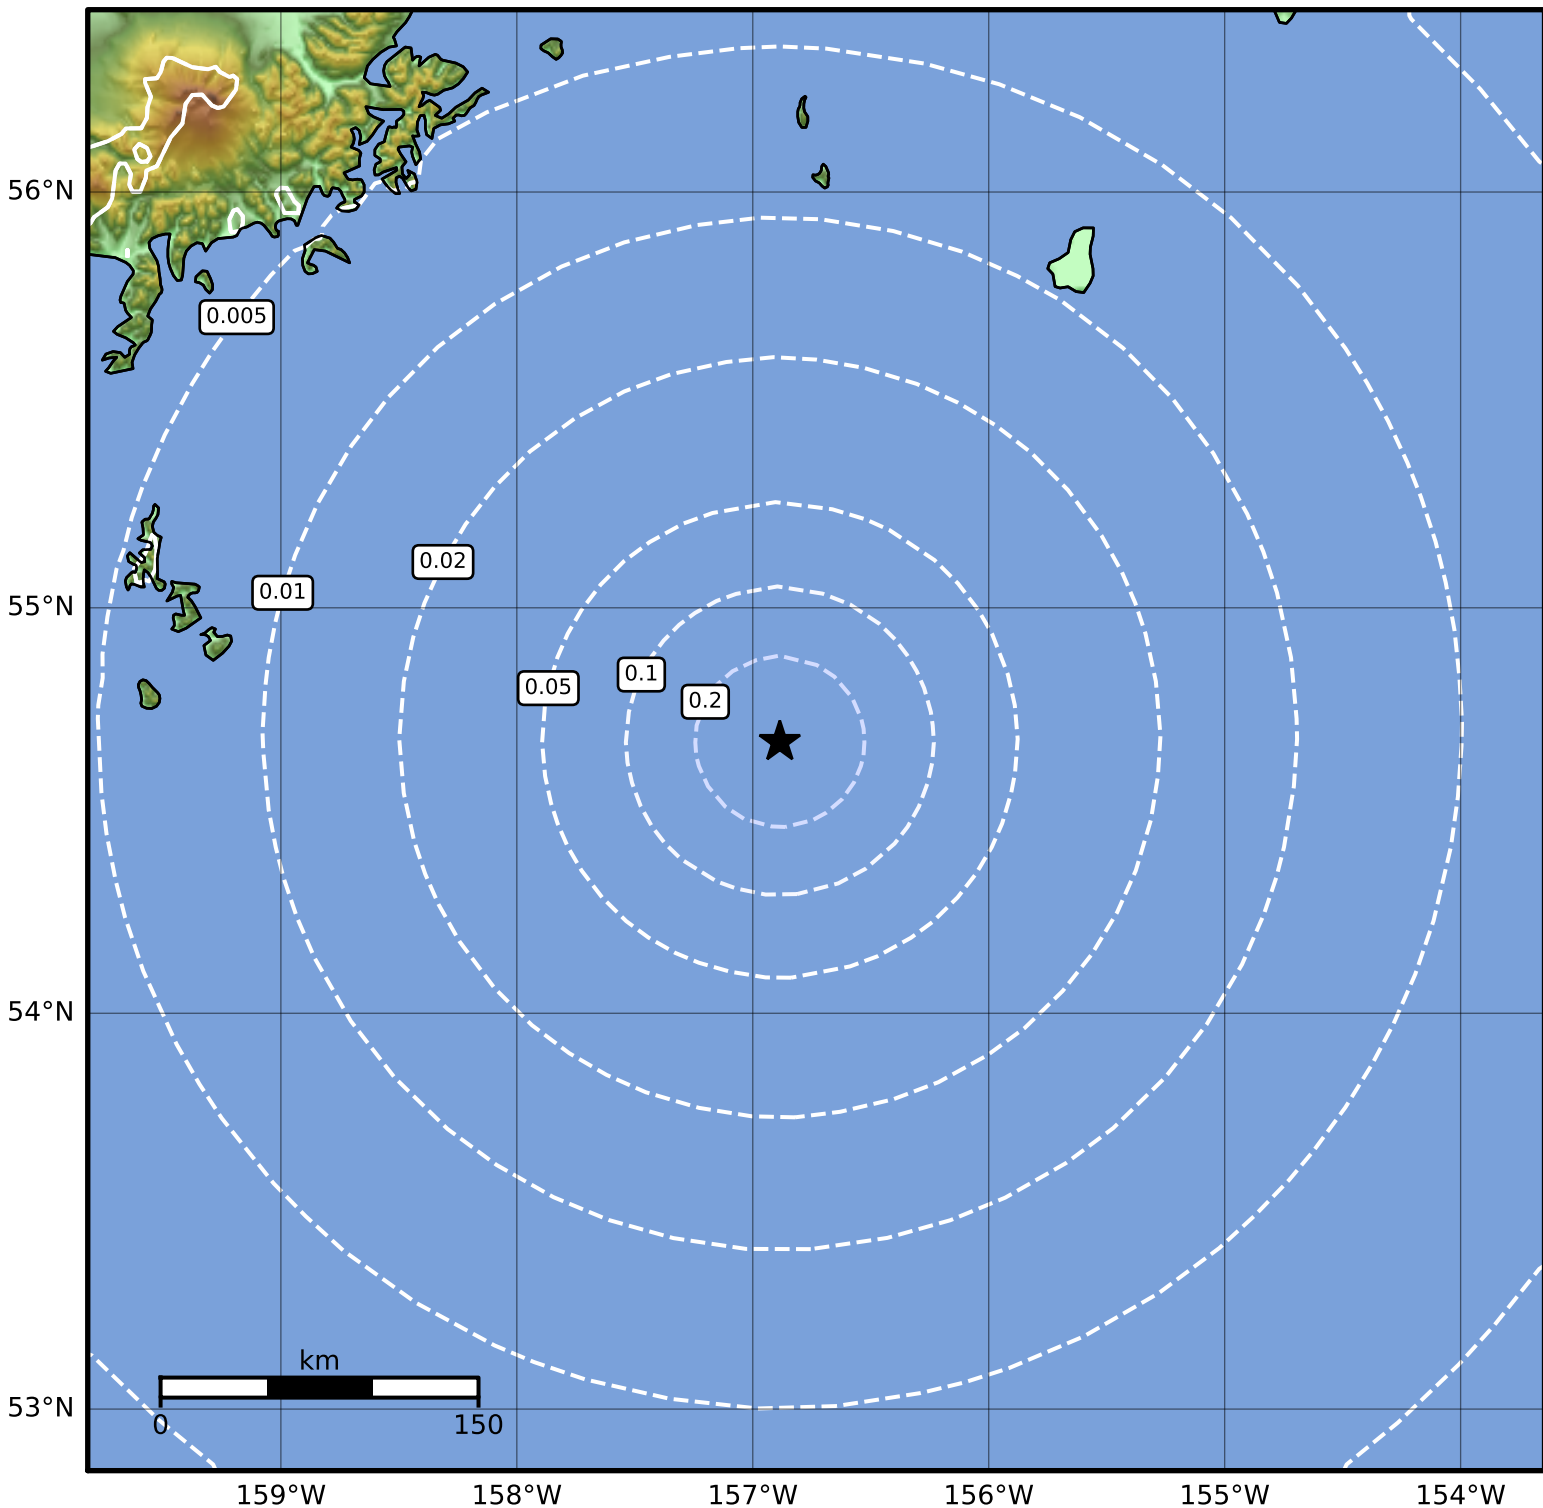

0.3 Second Peak Spectral Acceleration Map Alaska Earthquake Center
 ShakeMap: 198 km (123 miles) SE of Perryville
 Apr 22, 2023 14:42:42 UTC M3.5 N54.67 W156.89 Depth: 26.7km ID:ak02355gs18e

SA(0.3) (%g)	0.1	0.2	0.5	1	2	5	10	20	50	100	200
--------------	-----	-----	-----	---	---	---	----	----	----	-----	-----

Scale based on Worden et al. (2012)

Version 1: Processed 2023-04-22T16:46:35Z

△ Seismic Instrument ○ Reported Intensity

★ Epicenter