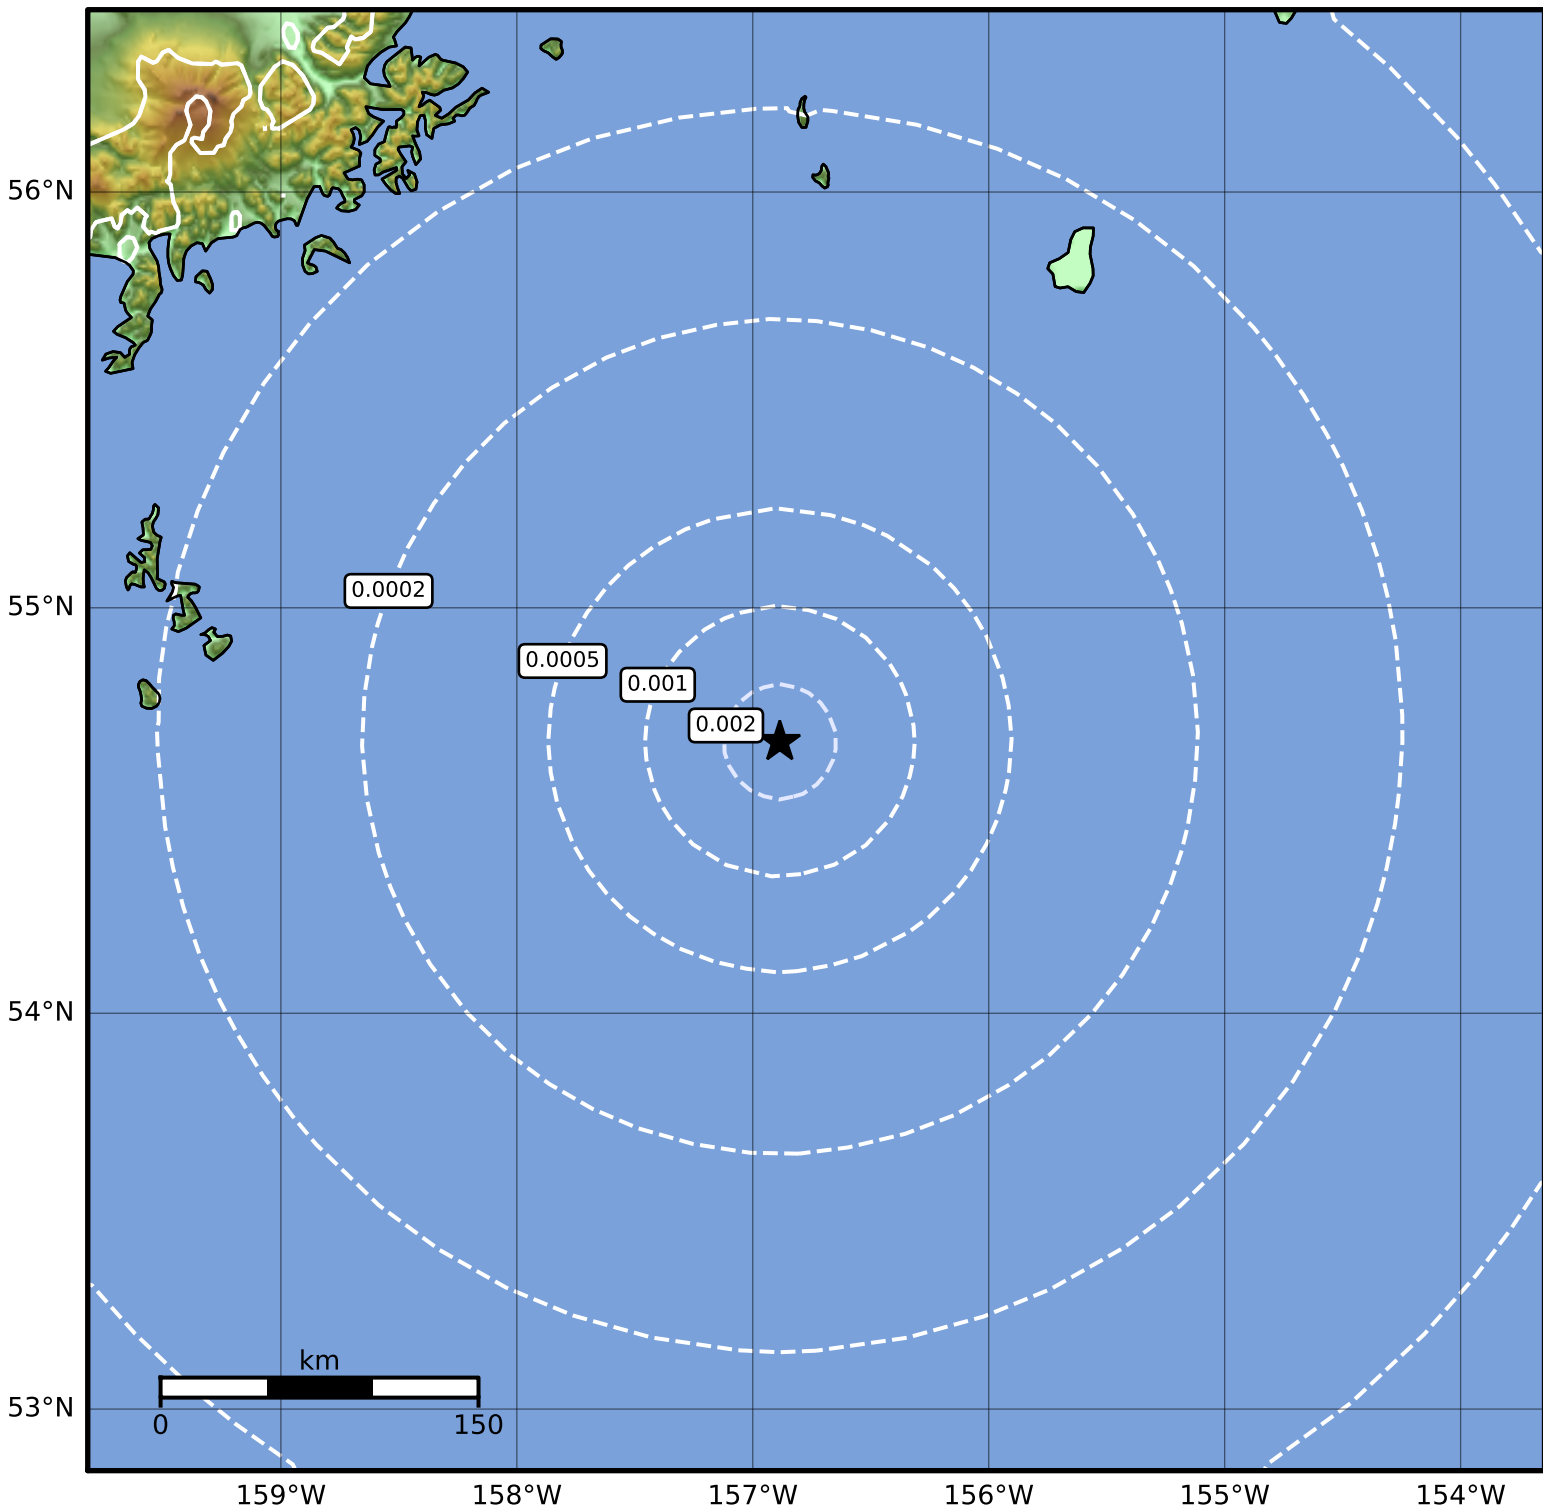

3.0 Second Peak Spectral Acceleration Map Alaska Earthquake Center
ShakeMap: 198 km (123 miles) SE of Perryville
Apr 22, 2023 14:42:42 UTC M3.5 N54.67 W156.89 Depth: 26.7km ID:ak02355gs18e

Scale based on Worden et al. (2012)

Version 1: Processed 2023-04-22T16:46:35Z

△ Seismic Instrument ○ Reported Intensity

★ Epicenter