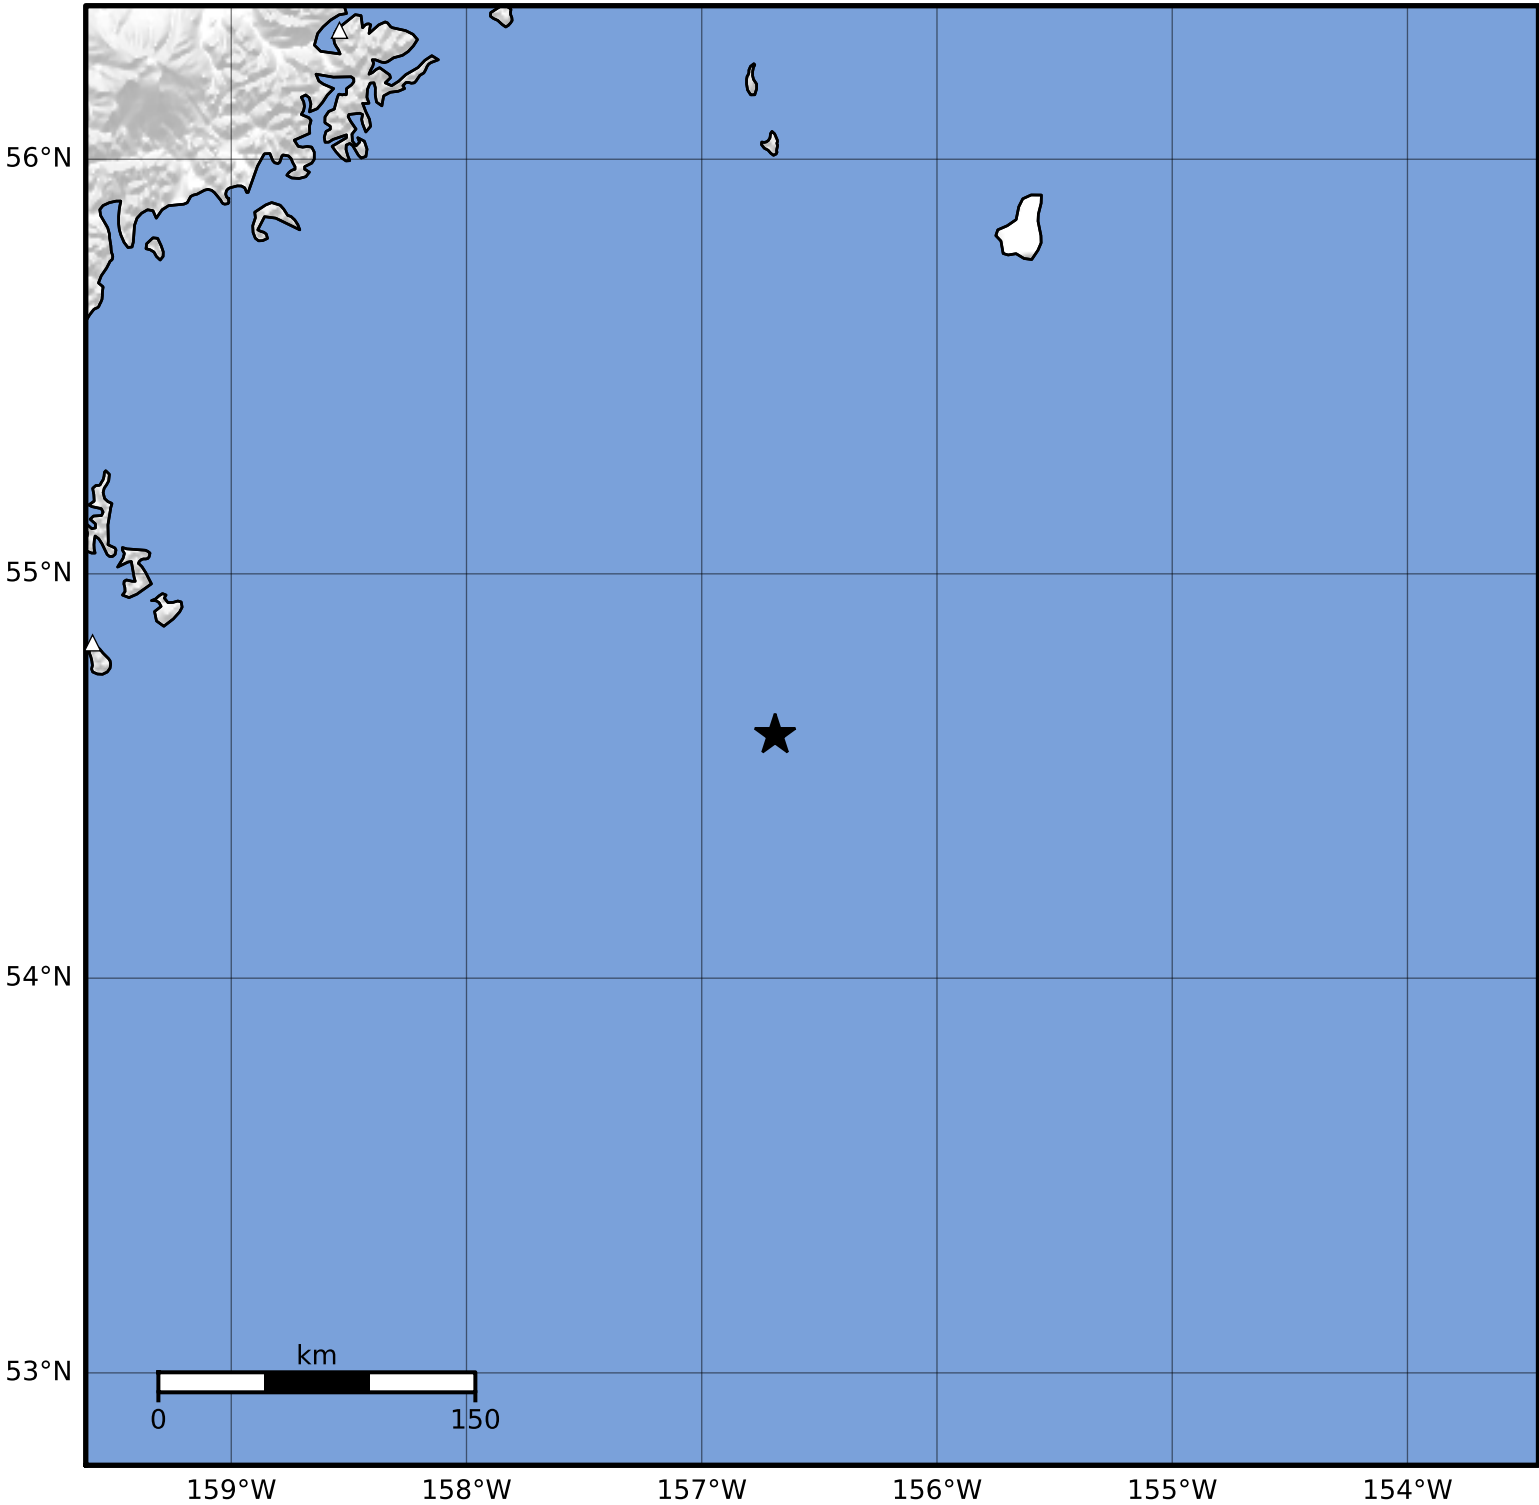

Macroseismic Intensity Map Alaska Earthquake Center
 ShakeMap: 212 km (132 miles) SE of Perryville
 Apr 23, 2023 05:10:28 UTC M3.5 N54.60 W156.69 Depth: 8.6km ID:ak02356yrlu0

SHAKING	Not felt	Weak	Light	Moderate	Strong	Very strong	Severe	Violent	Extreme
DAMAGE	None	None	None	Very light	Light	Moderate	Moderate/heavy	Heavy	Very heavy
PGA(%g)	<0.0464	0.297	2.76	6.2	11.5	21.5	40.1	74.7	>139
PGV(cm/s)	<0.0215	0.135	1.41	4.65	9.64	20	41.4	85.8	>178
INTENSITY	I	II-III	IV	V	VI	VII	VIII	IX	X+

Scale based on Worden et al. (2012)

Version 1: Processed 2023-04-23T12:42:15Z

△ Seismic Instrument ○ Reported Intensity

★ Epicenter