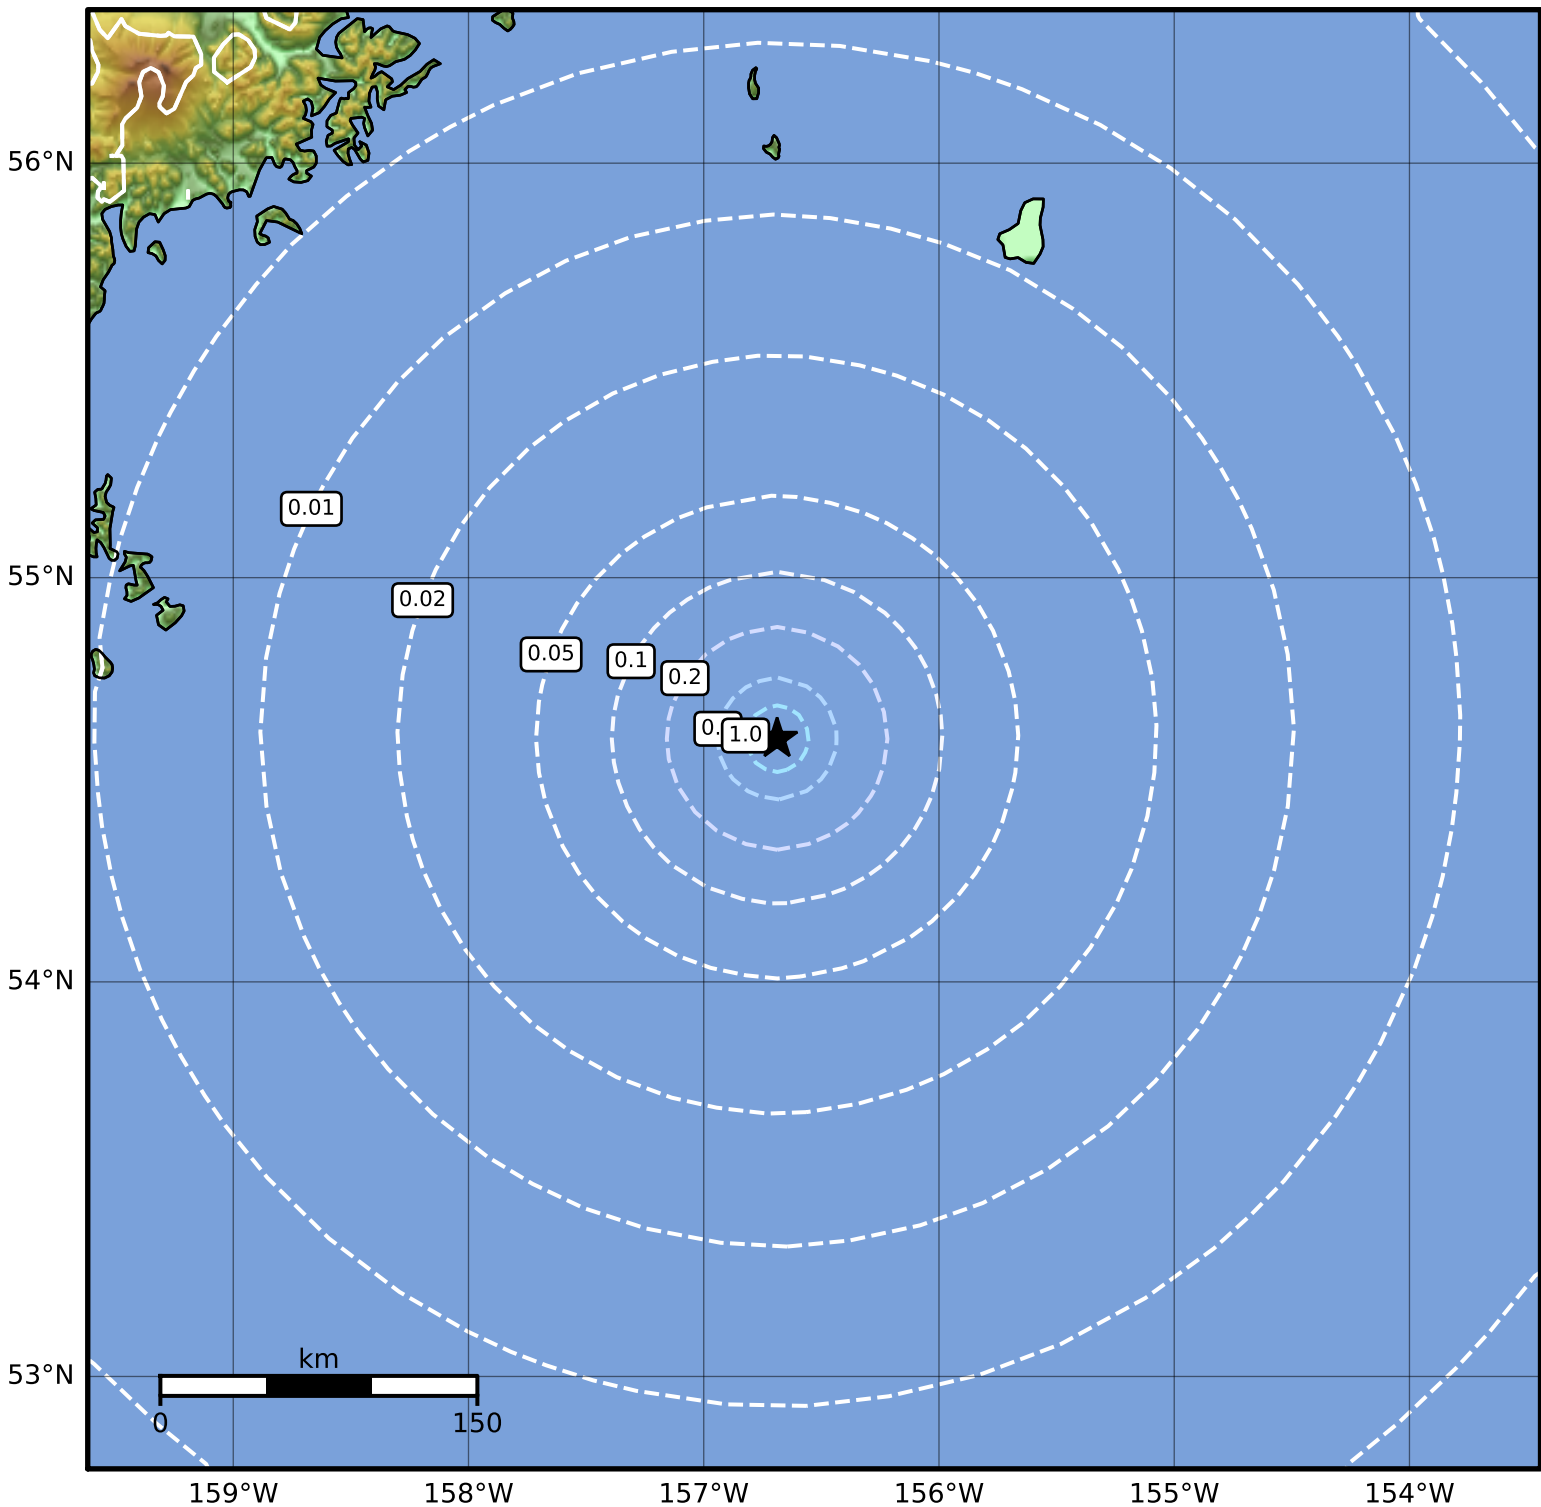

0.3 Second Peak Spectral Acceleration Map Alaska Earthquake Center
 ShakeMap: 212 km (132 miles) SE of Perryville
 Apr 23, 2023 05:10:28 UTC M3.5 N54.60 W156.69 Depth: 8.6km ID:ak02356yrlu0

SA(0.3) (%g)	0.1	0.2	0.5	1	2	5	10	20	50	100	200
--------------	-----	-----	-----	---	---	---	----	----	----	-----	-----

Scale based on Worden et al. (2012)

Version 1: Processed 2023-04-23T12:42:15Z

△ Seismic Instrument ○ Reported Intensity

★ Epicenter