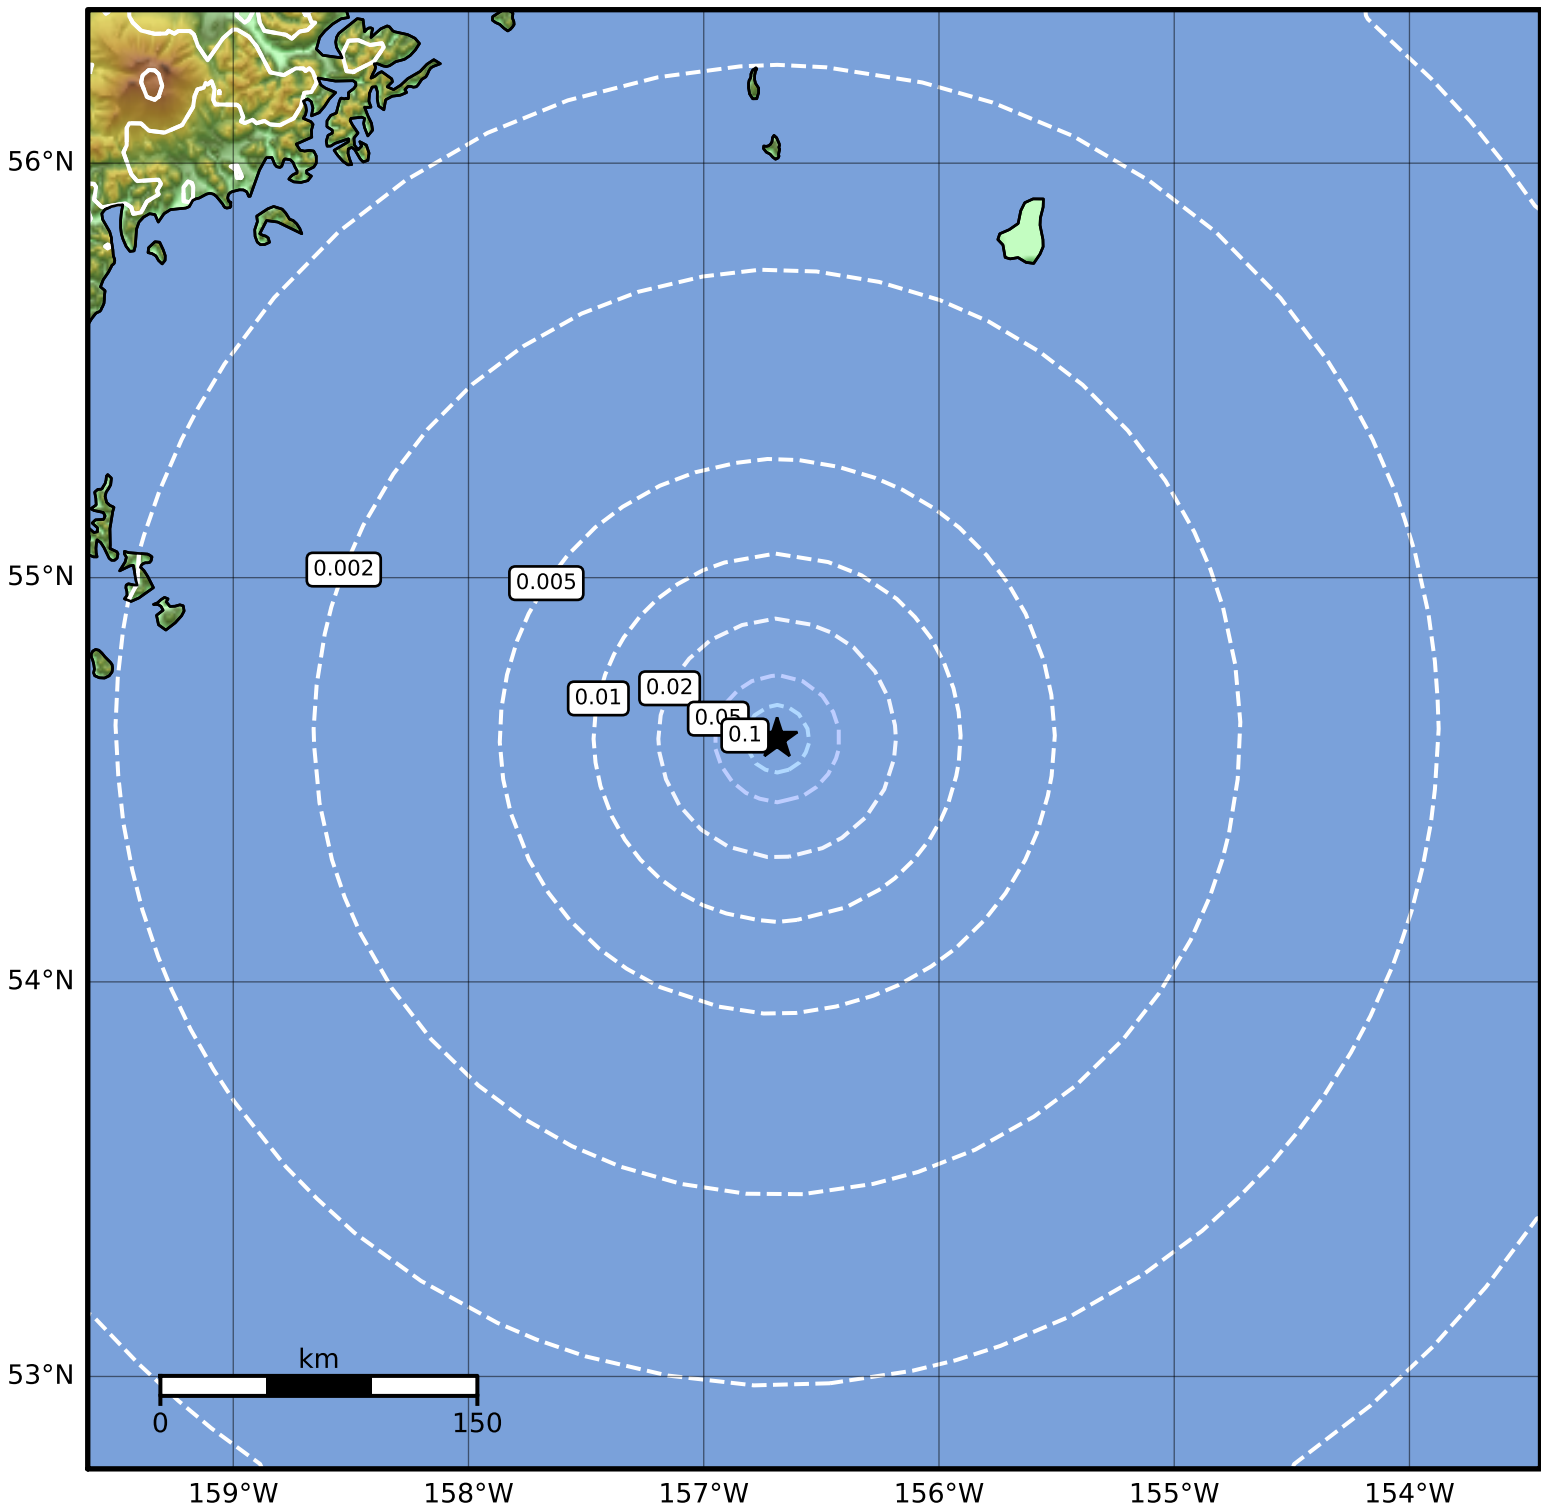

1.0 Second Peak Spectral Acceleration Map Alaska Earthquake Center
 ShakeMap: 212 km (132 miles) SE of Perryville
 Apr 23, 2023 05:10:28 UTC M3.5 N54.60 W156.69 Depth: 8.6km ID:ak02356yrlu0

SA(1.0) (%g)	0.1	0.2	0.5	1	2	5	10	20	50	100	200
--------------	-----	-----	-----	---	---	---	----	----	----	-----	-----

Scale based on Worden et al. (2012)

Version 1: Processed 2023-04-23T12:42:15Z

△ Seismic Instrument ○ Reported Intensity

★ Epicenter