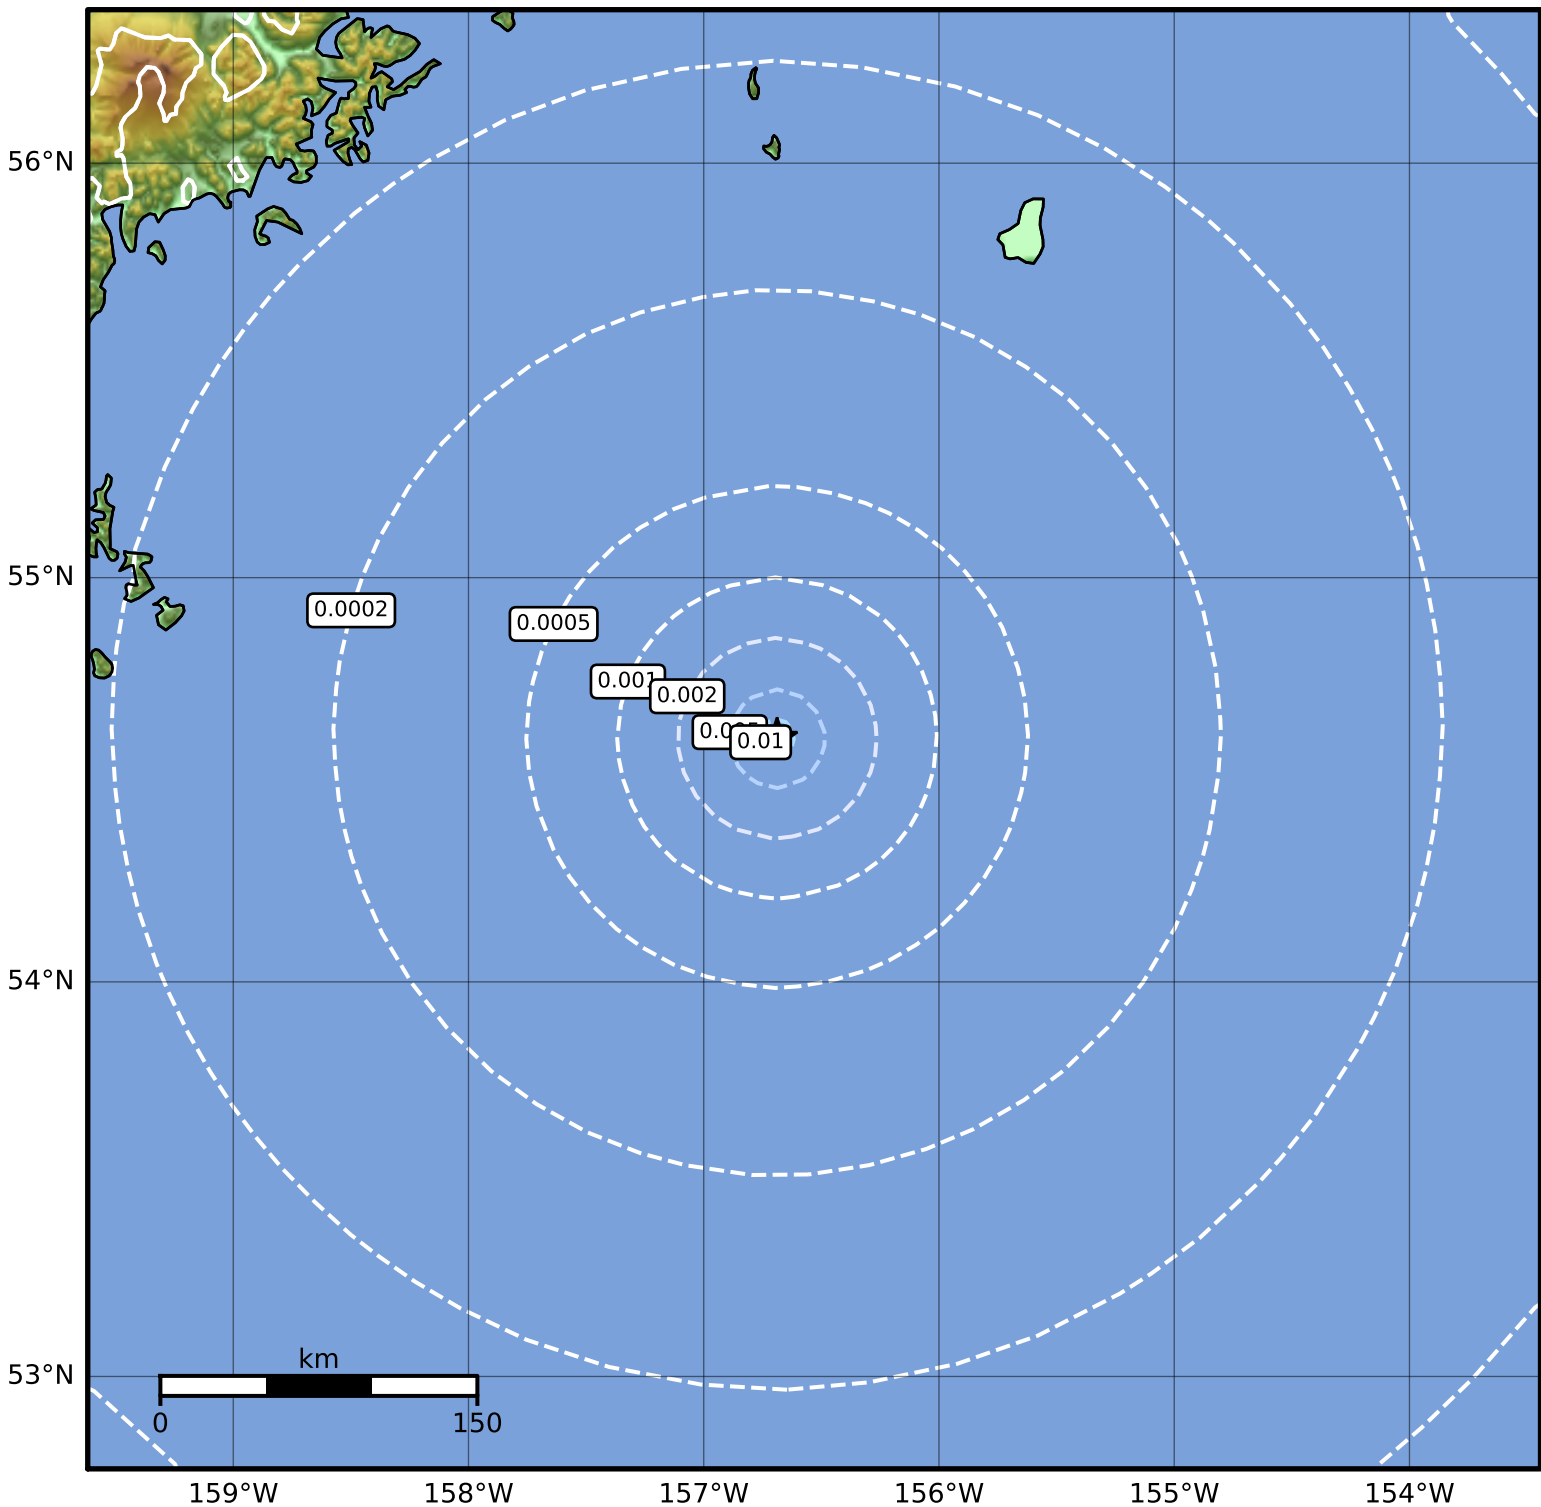

3.0 Second Peak Spectral Acceleration Map Alaska Earthquake Center
 ShakeMap: 212 km (132 miles) SE of Perryville
 Apr 23, 2023 05:10:28 UTC M3.5 N54.60 W156.69 Depth: 8.6km ID:ak02356yrlu0

SA(3.0) (%g)	0.1	0.2	0.5	1	2	5	10	20	50

Scale based on Worden et al. (2012)

Version 1: Processed 2023-04-23T12:42:15Z

△ Seismic Instrument ○ Reported Intensity

★ Epicenter