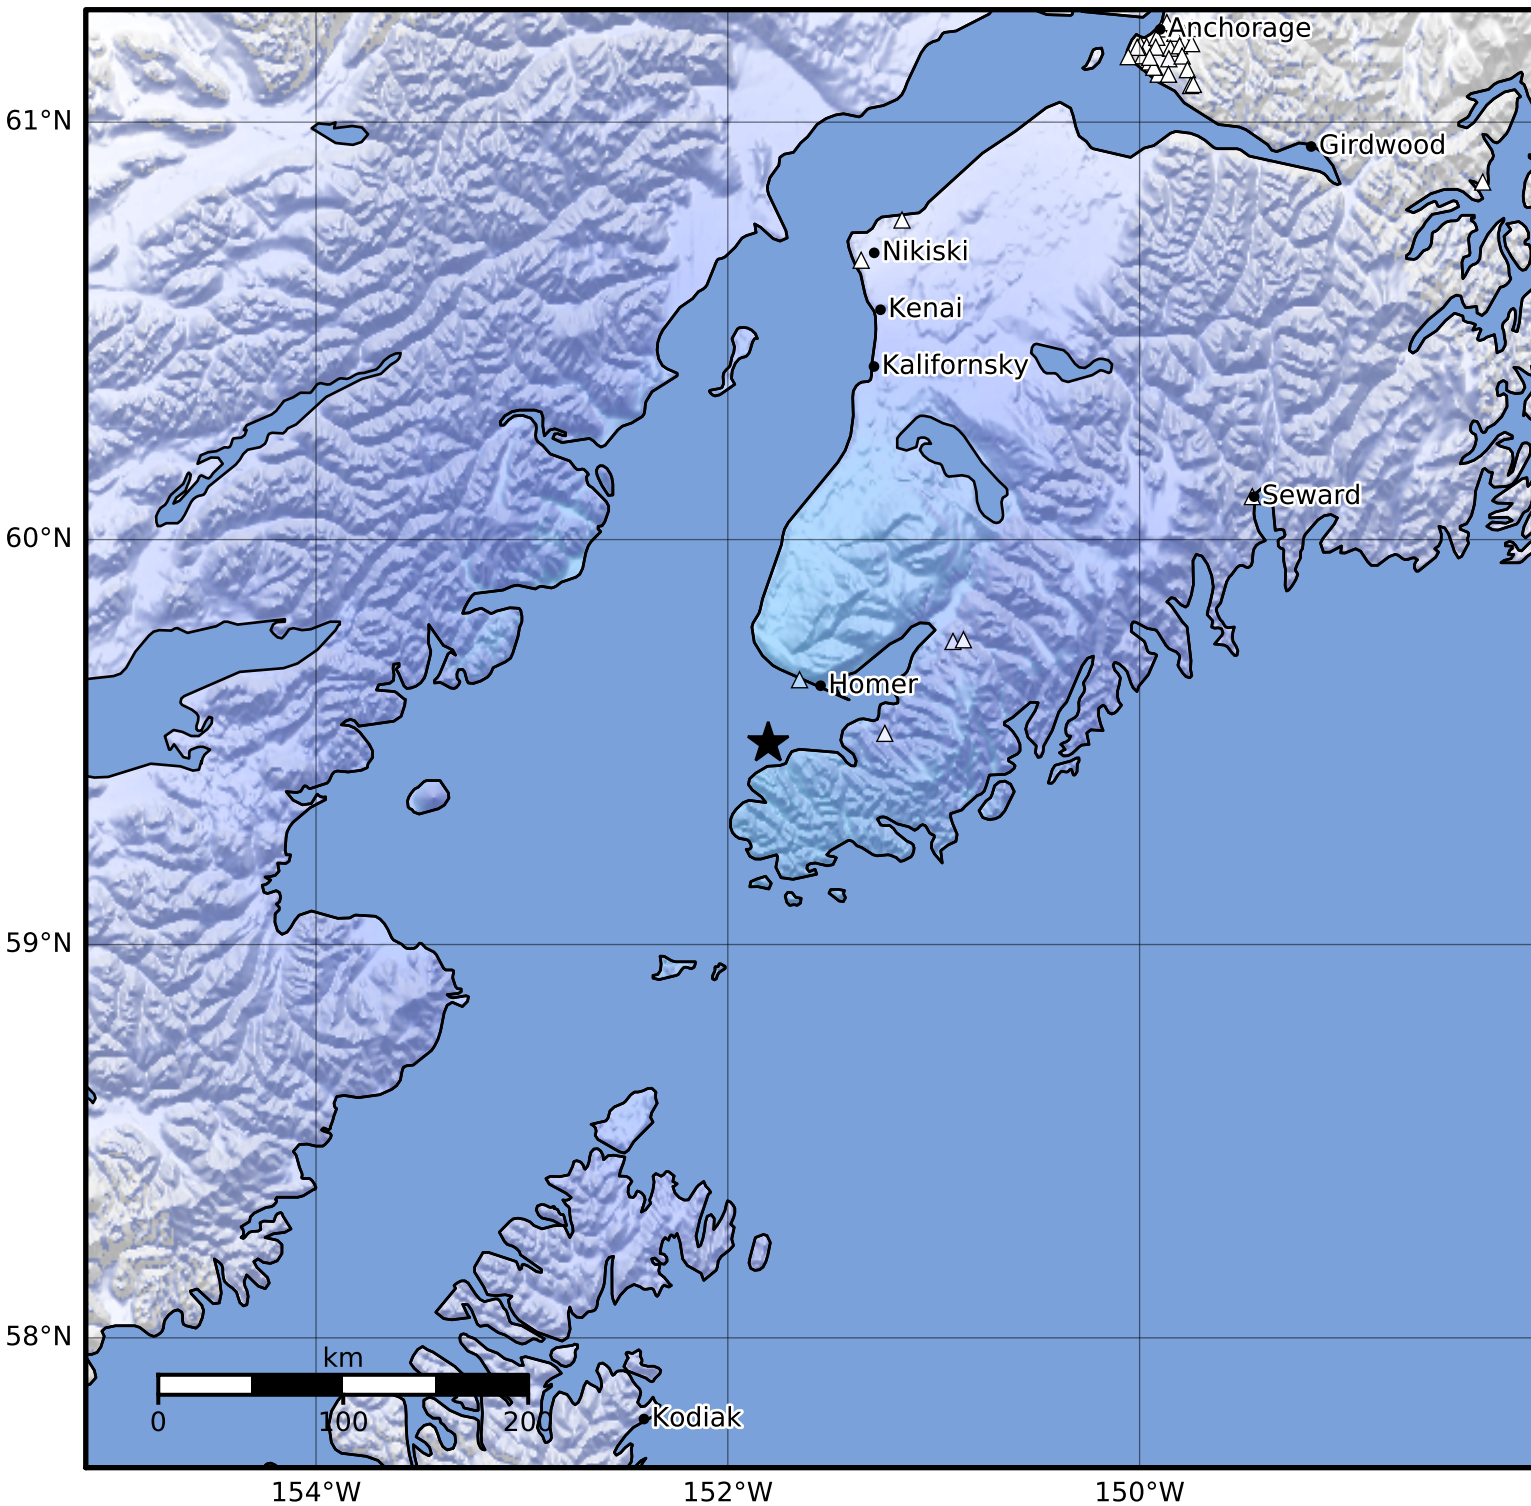

Macroseismic Intensity Map Alaska Earthquake Center
 ShakeMap: 9 km (6 miles) NW of Seldovia
 Apr 25, 2023 03:38:11 UTC M3.6 N59.50 W151.80 Depth: 98.9km ID:ak0235a8tdoh

SHAKING	Not felt	Weak	Light	Moderate	Strong	Very strong	Severe	Violent	Extreme
DAMAGE	None	None	None	Very light	Light	Moderate	Moderate/heavy	Heavy	Very heavy
PGA(%g)	<0.0464	0.297	2.76	6.2	11.5	21.5	40.1	74.7	>139
PGV(cm/s)	<0.0215	0.135	1.41	4.65	9.64	20	41.4	85.8	>178
INTENSITY	I	II-III	IV	V	VI	VII	VIII	IX	X+

Scale based on Worden et al. (2012)

Version 1: Processed 2023-04-25T03:42:09Z

△ Seismic Instrument ○ Reported Intensity

★ Epicenter