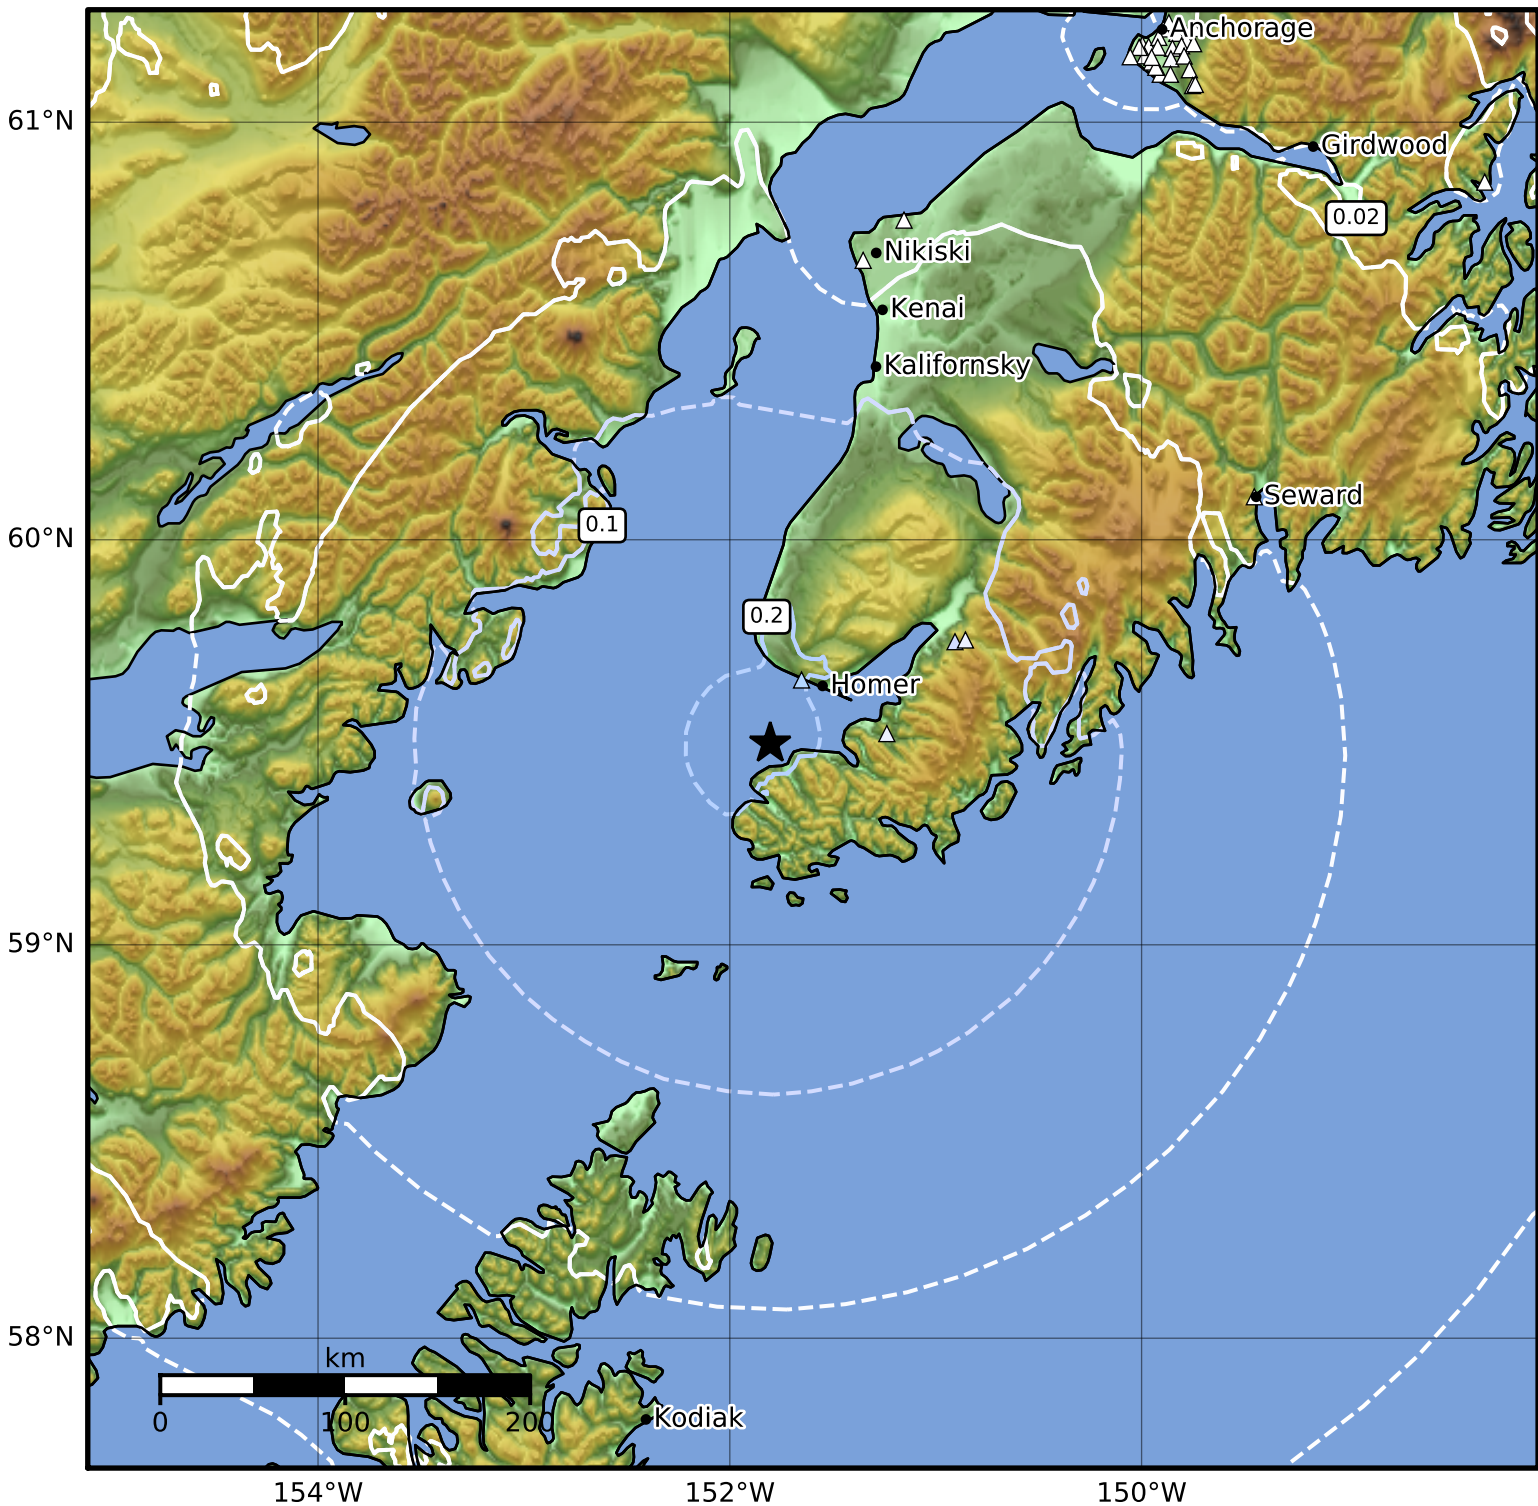

Peak Ground Acceleration Map Alaska Earthquake Center
 ShakeMap: 9 km (6 miles) NW of Seldovia
 Apr 25, 2023 03:38:11 UTC M3.6 N59.50 W151.80 Depth: 98.9km ID:ak0235a8tdoh

PGA (%g)	0.1	0.2	0.5	1	2	5	10	20	50	100	200
----------	-----	-----	-----	---	---	---	----	----	----	-----	-----

Scale based on Worden et al. (2012)

Version 1: Processed 2023-04-25T03:42:09Z

△ Seismic Instrument ○ Reported Intensity

★ Epicenter