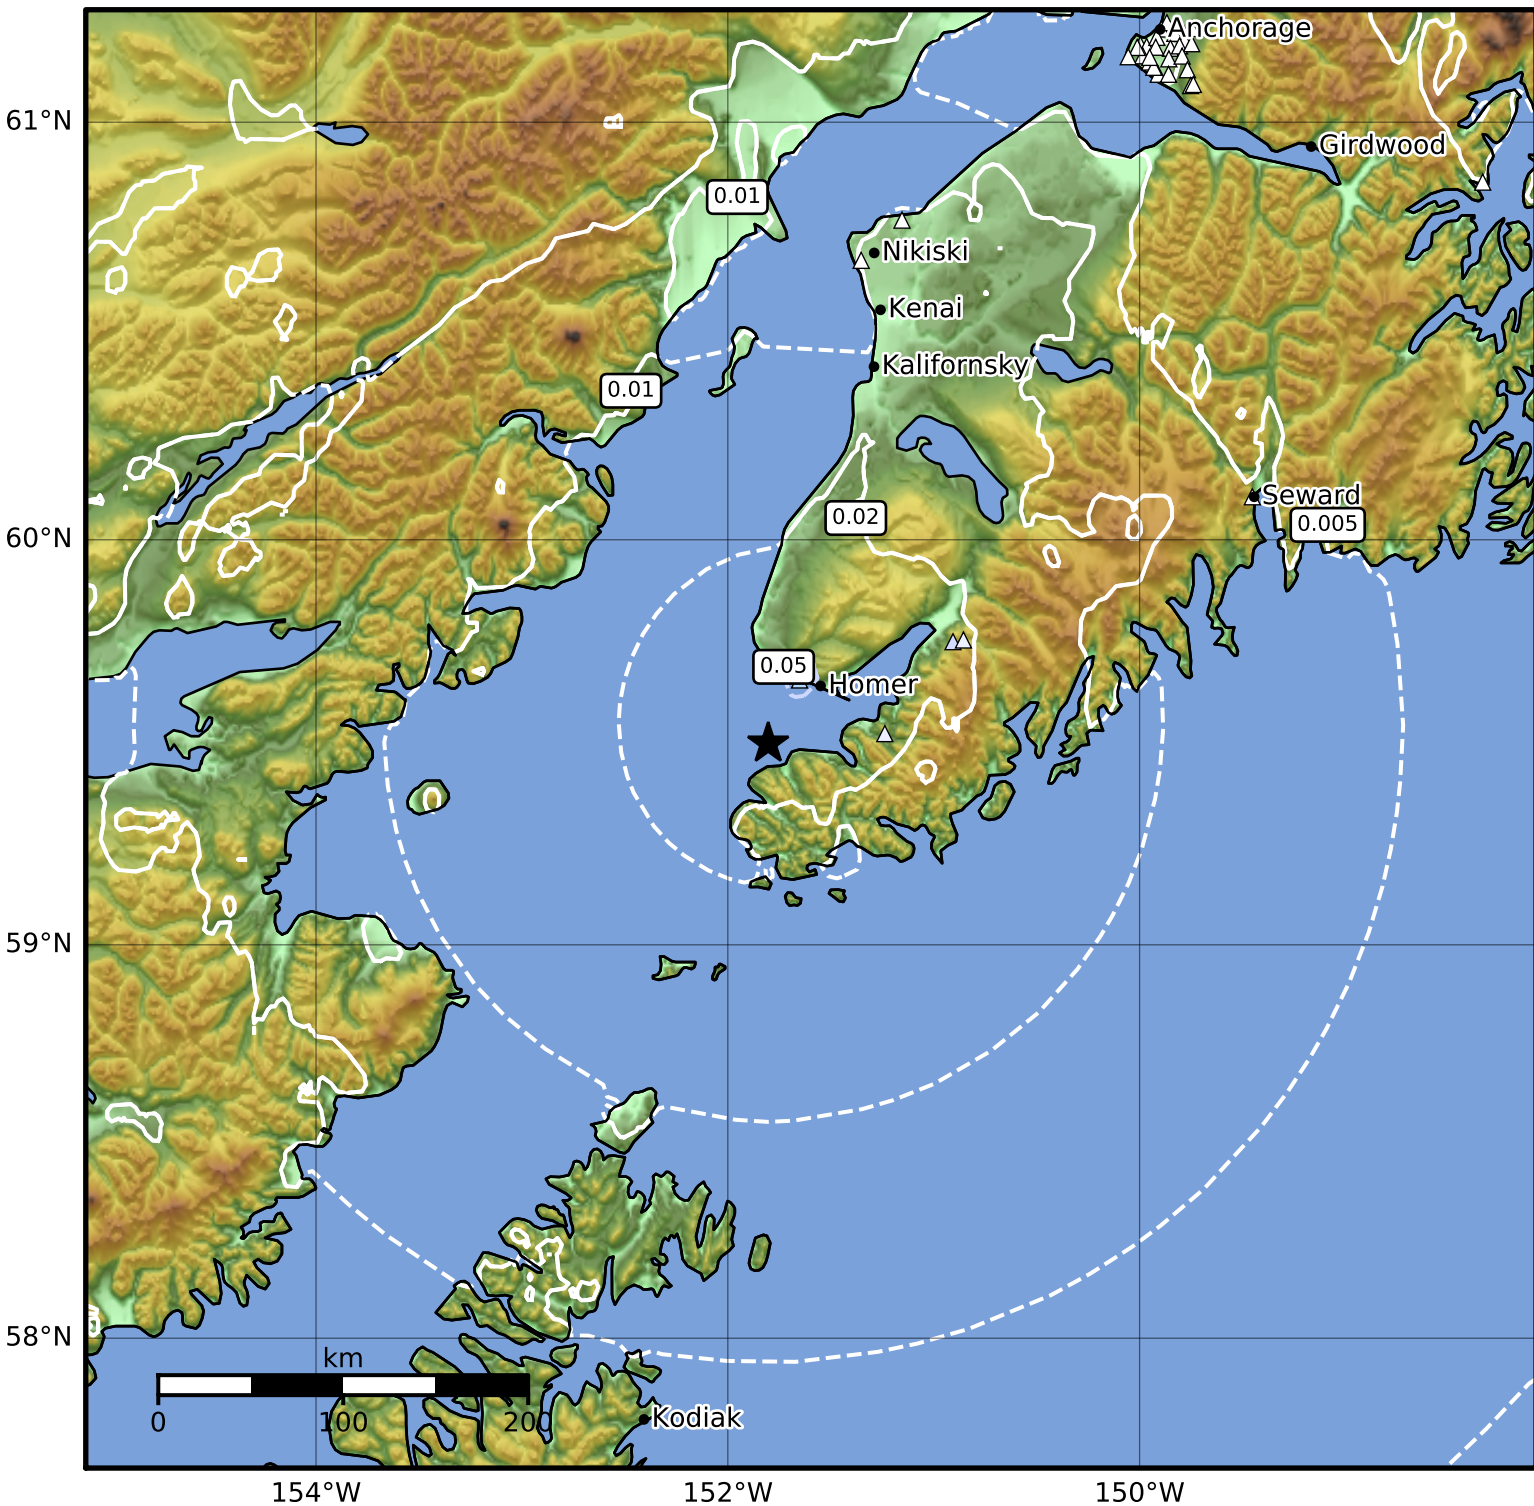

Peak Ground Velocity Map Alaska Earthquake Center
 ShakeMap: 9 km (6 miles) NW of Seldovia
 Apr 25, 2023 03:38:11 UTC M3.6 N59.50 W151.80 Depth: 98.9km ID:ak0235a8tdoh

PGV (cm/s)	0.1	0.2	0.5	1	2	5	10	20	50	100	200
------------	-----	-----	-----	---	---	---	----	----	----	-----	-----

Scale based on Worden et al. (2012)

Version 1: Processed 2023-04-25T03:42:09Z

△ Seismic Instrument ○ Reported Intensity

★ Epicenter