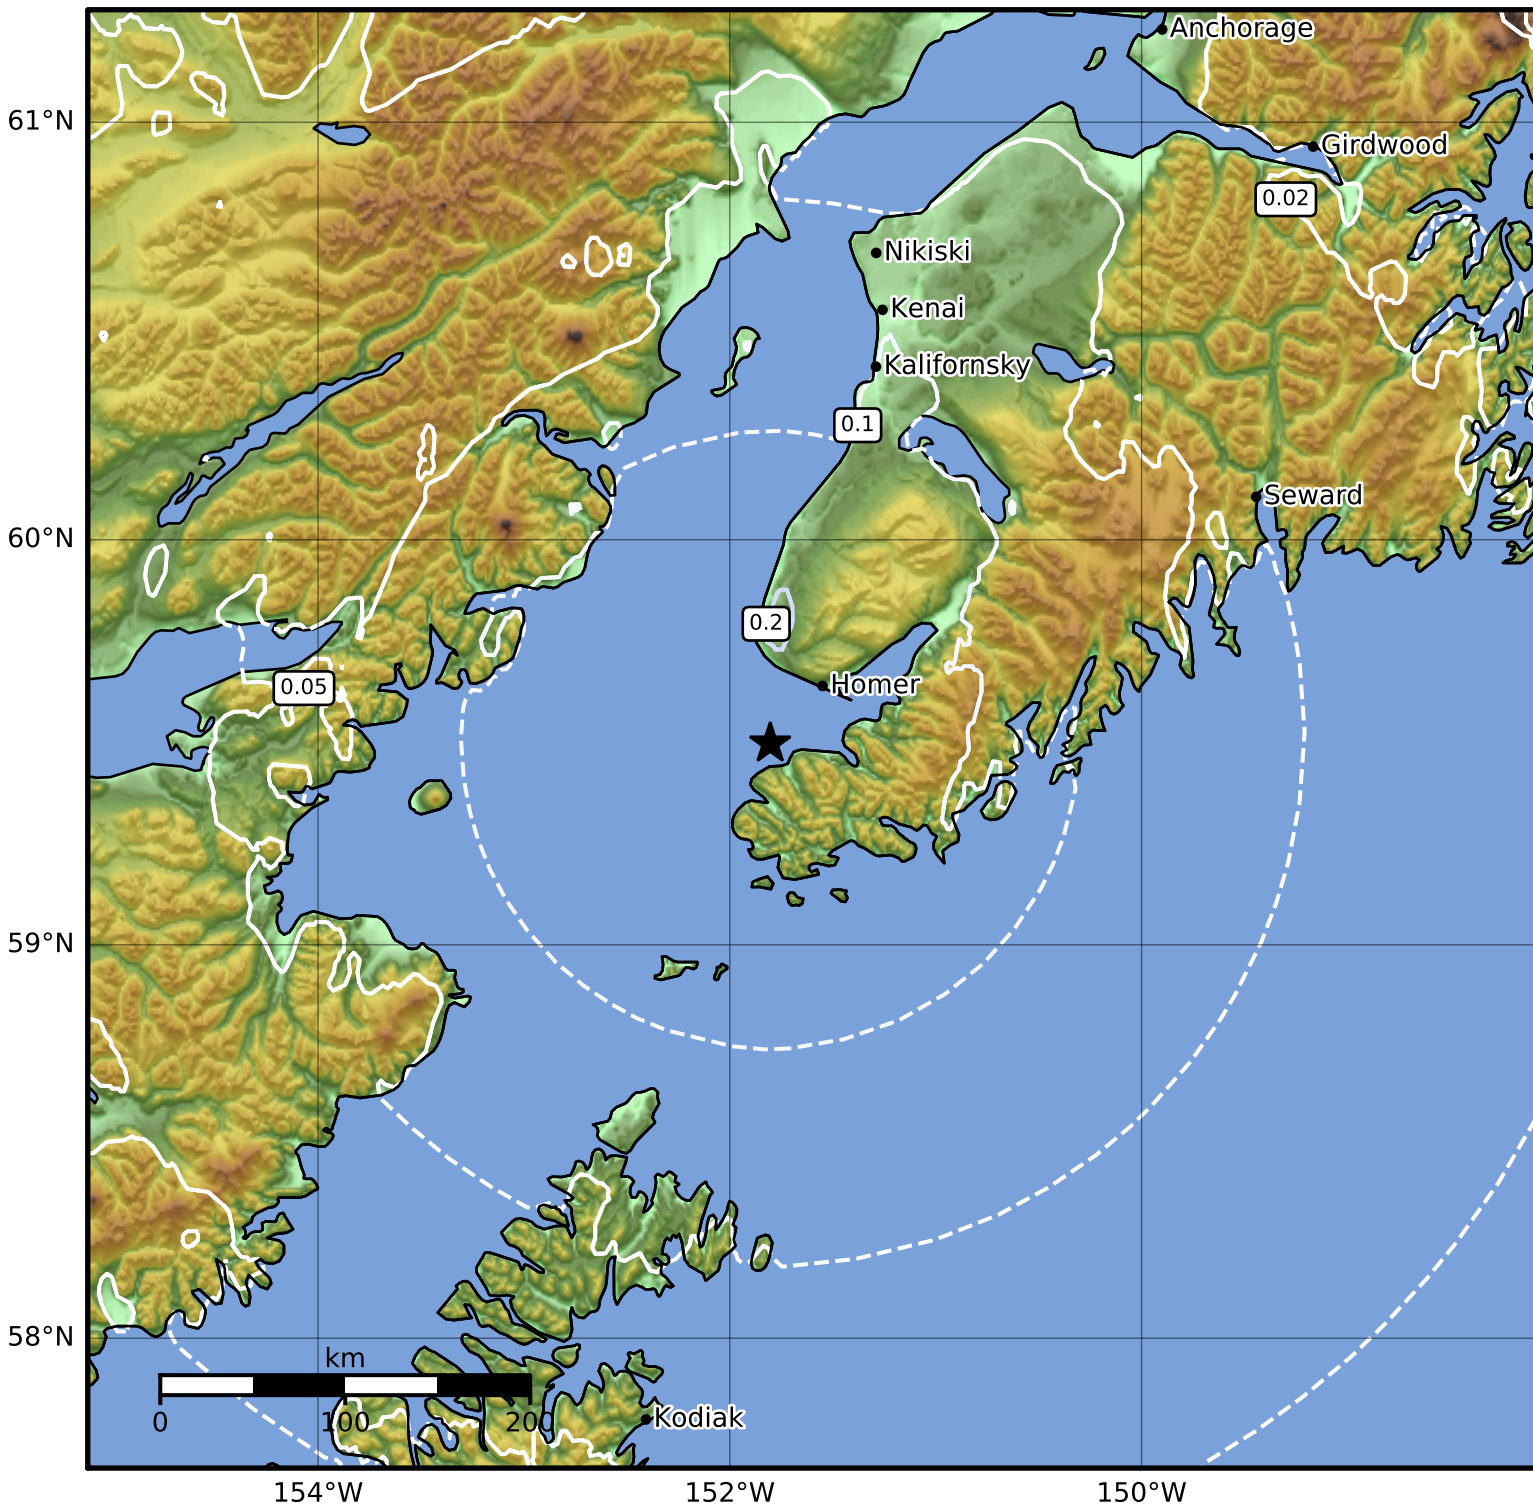

0.3 Second Peak Spectral Acceleration Map Alaska Earthquake Center  
 ShakeMap: 9 km (6 miles) NW of Seldovia  
 Apr 25, 2023 03:38:11 UTC M3.6 N59.50 W151.80 Depth: 98.9km ID:ak0235a8tdoh

SA(0.3) (%g)	0.1	0.2	0.5	1	2	5	10	20	50	100	200
--------------	-----	-----	-----	---	---	---	----	----	----	-----	-----

Scale based on Worden et al. (2012)

Version 1: Processed 2023-04-25T03:42:09Z

△ Seismic Instrument    ○ Reported Intensity

★ Epicenter