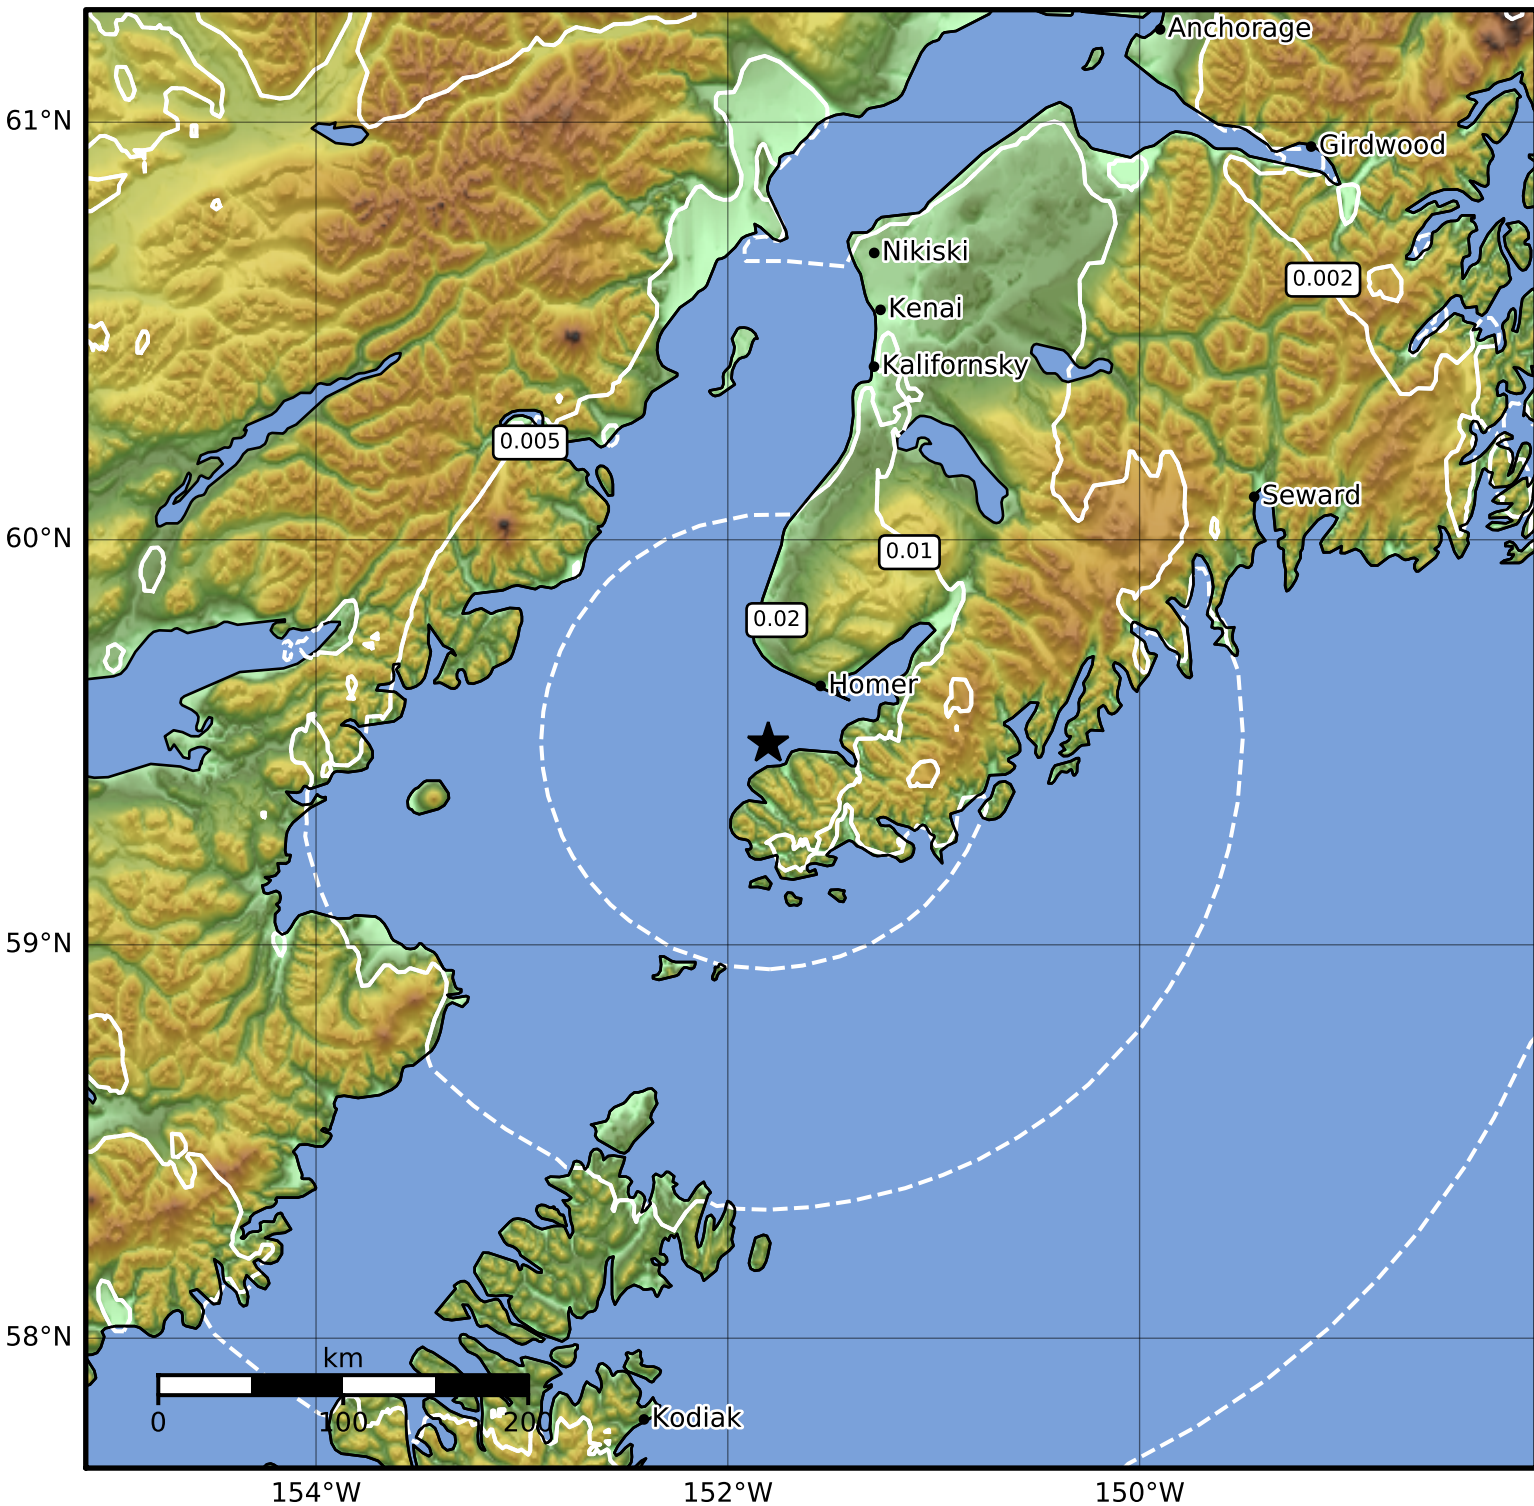

1.0 Second Peak Spectral Acceleration Map Alaska Earthquake Center  
 ShakeMap: 9 km (6 miles) NW of Seldovia  
 Apr 25, 2023 03:38:11 UTC M3.6 N59.50 W151.80 Depth: 98.9km ID:ak0235a8tdoh

SA(1.0) (%g)	0.1	0.2	0.5	1	2	5	10	20	50	100	200
--------------	-----	-----	-----	---	---	---	----	----	----	-----	-----

Scale based on Worden et al. (2012)

Version 1: Processed 2023-04-25T03:42:09Z

△ Seismic Instrument ○ Reported Intensity

★ Epicenter