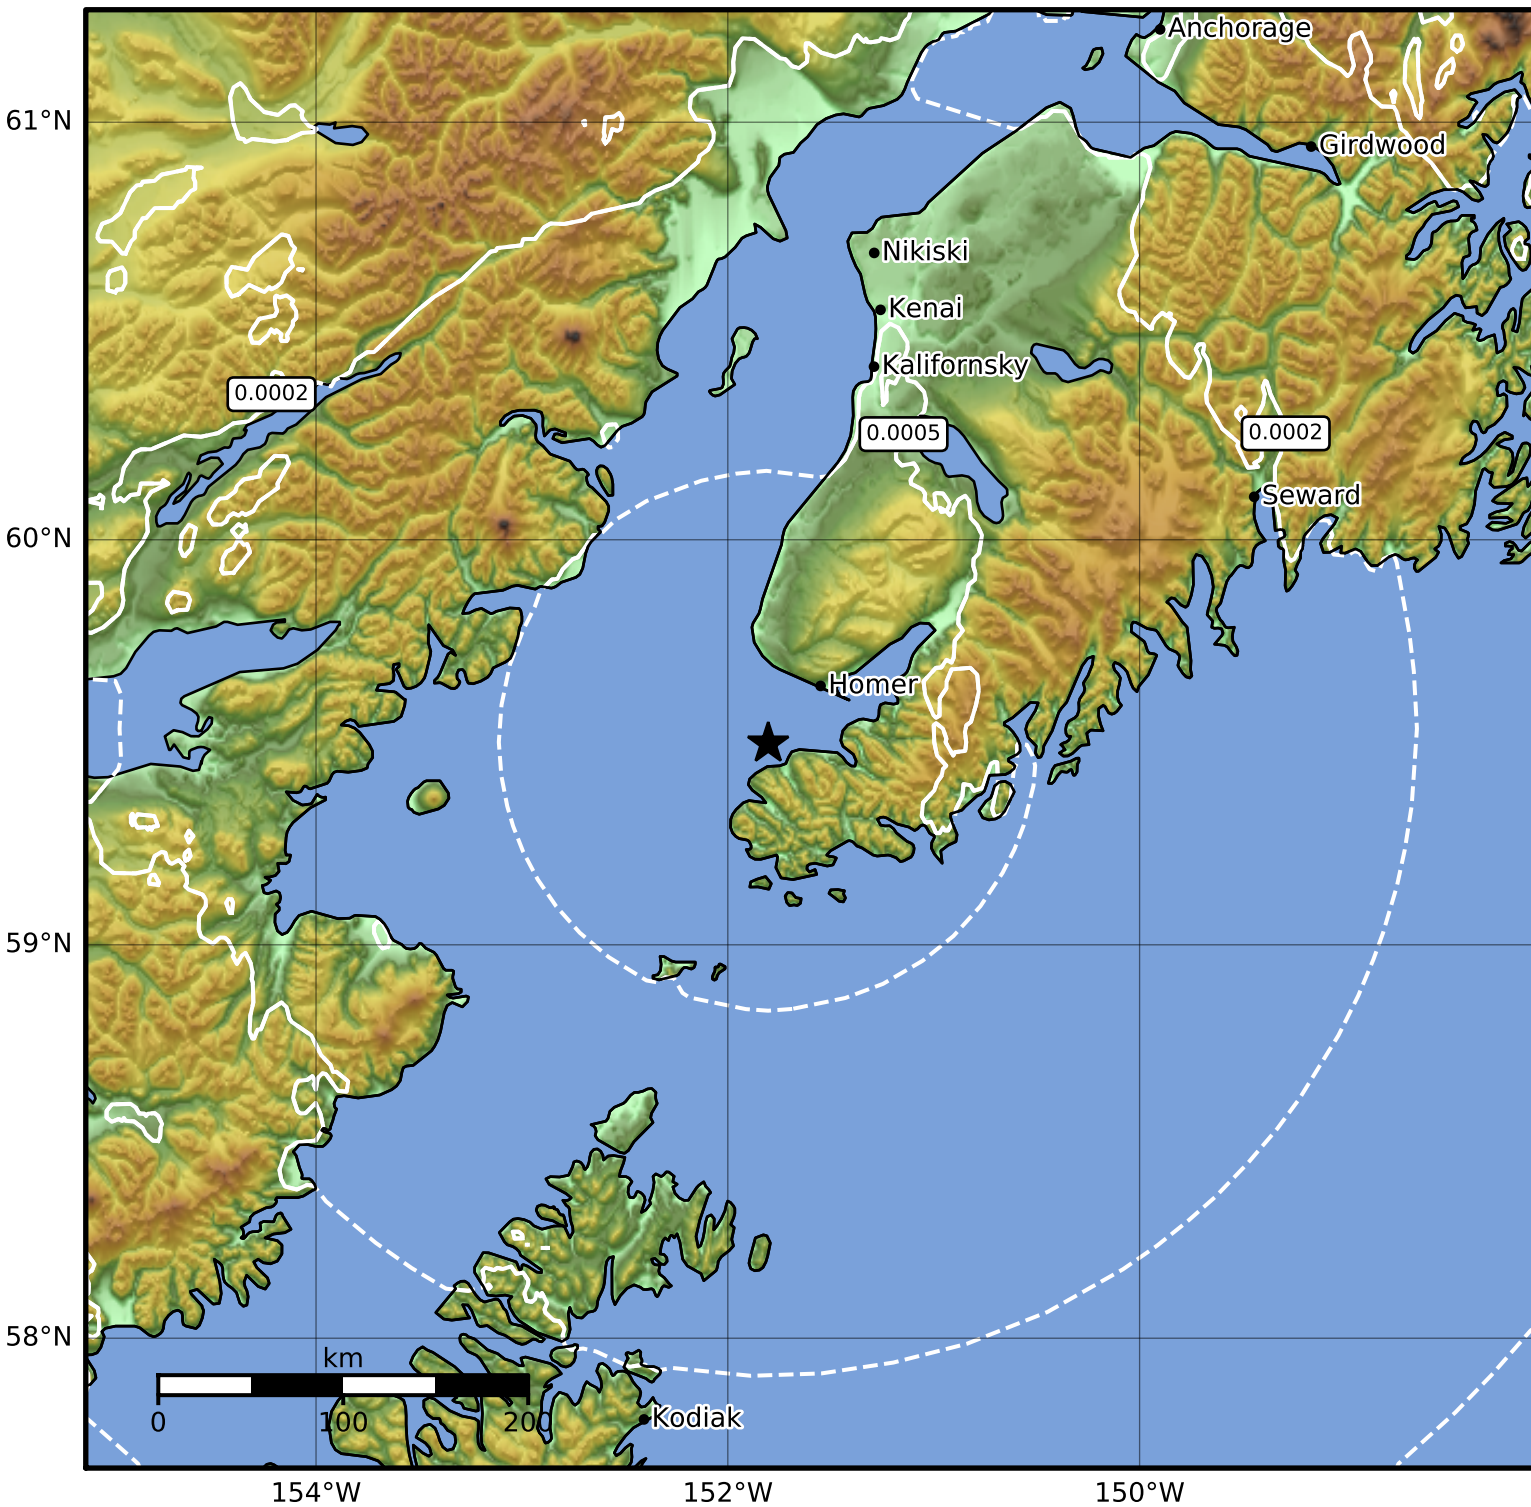

3.0 Second Peak Spectral Acceleration Map Alaska Earthquake Center
 ShakeMap: 9 km (6 miles) NW of Seldovia
 Apr 25, 2023 03:38:11 UTC M3.6 N59.50 W151.80 Depth: 98.9km ID:ak0235a8tdoh

Scale based on Worden et al. (2012)

△ Seismic Instrument ○ Reported Intensity

★ Epicenter

Version 1: Processed 2023-04-25T03:42:09Z