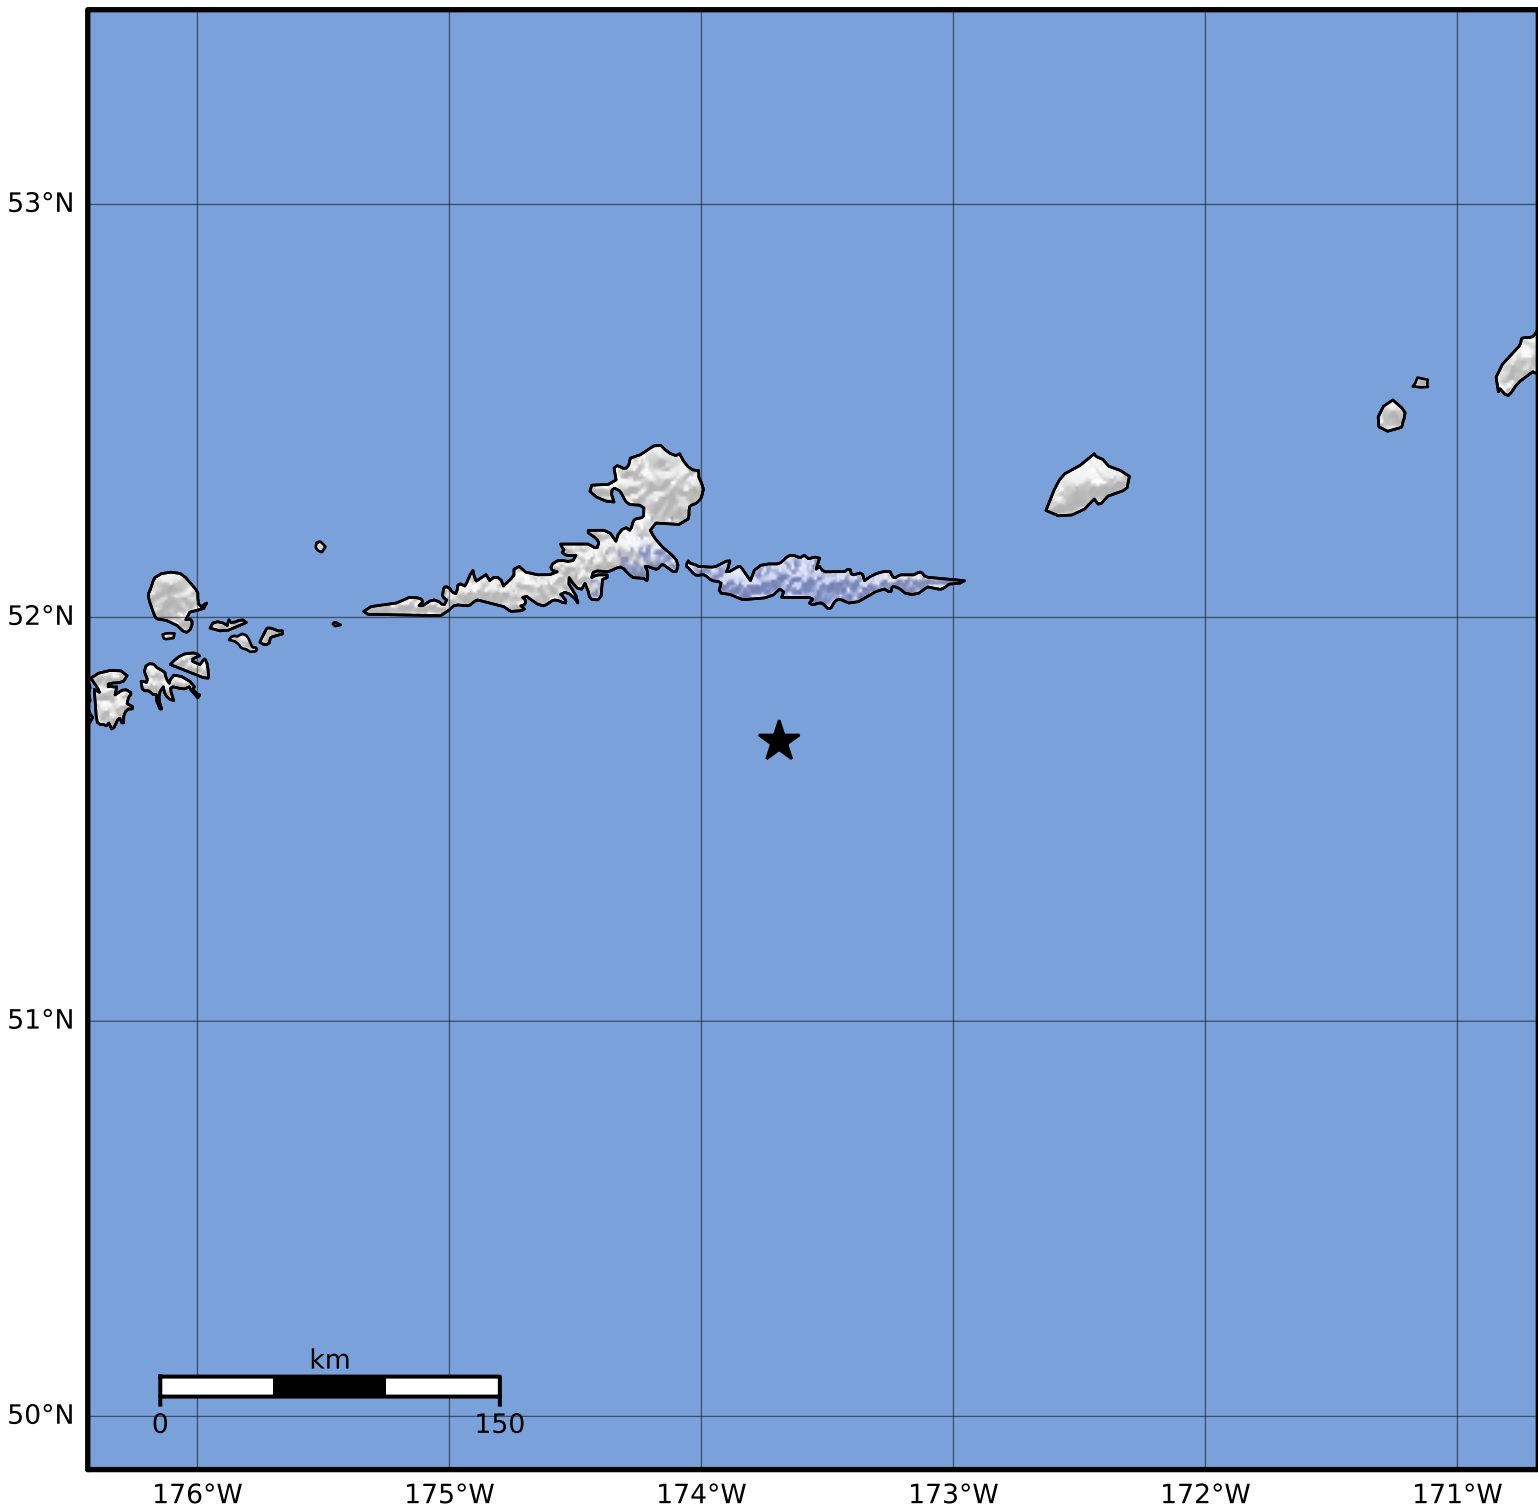

Macroseismic Intensity Map Alaska Earthquake Center
 ShakeMap: 65 km (40 miles) SSE of Atka
 Apr 25, 2023 17:40:14 UTC M3.8 N51.70 W173.69 Depth: 31.0km ID:ak0235ah5ols

SHAKING	Not felt	Weak	Light	Moderate	Strong	Very strong	Severe	Violent	Extreme
DAMAGE	None	None	None	Very light	Light	Moderate	Moderate/heavy	Heavy	Very heavy
PGA(%g)	<0.0464	0.297	2.76	6.2	11.5	21.5	40.1	74.7	>139
PGV(cm/s)	<0.0215	0.135	1.41	4.65	9.64	20	41.4	85.8	>178
INTENSITY	I	II-III	IV	V	VI	VII	VIII	IX	X+

Scale based on Worden et al. (2012)

Version 2: Processed 2023-04-25T18:15:36Z

△ Seismic Instrument ○ Reported Intensity

★ Epicenter