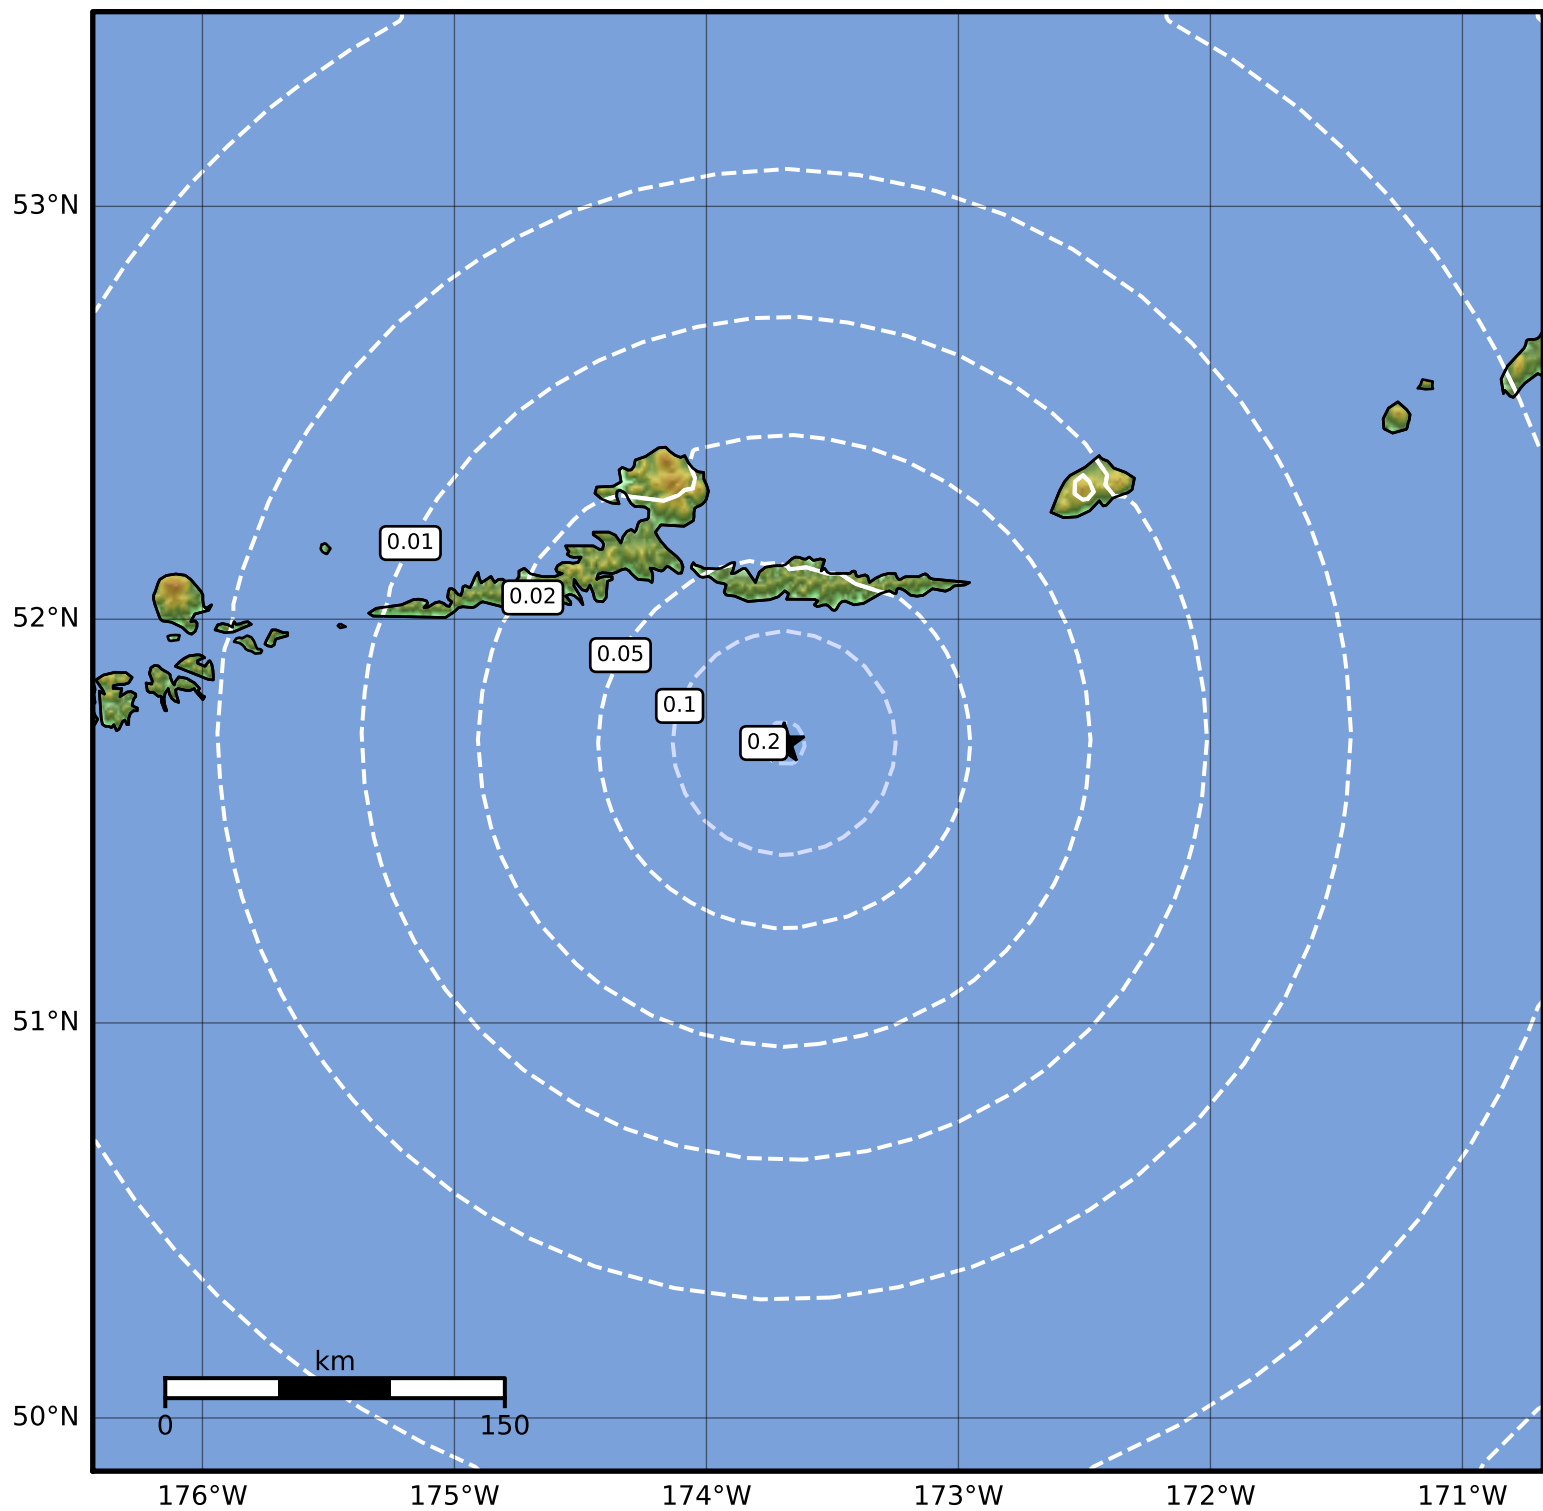

Peak Ground Acceleration Map Alaska Earthquake Center
 ShakeMap: 65 km (40 miles) SSE of Atka
 Apr 25, 2023 17:40:14 UTC M3.8 N51.70 W173.69 Depth: 31.0km ID:ak0235ah5ols

PGA (%g)	0.1	0.2	0.5	1	2	5	10	20	50	100	200
----------	-----	-----	-----	---	---	---	----	----	----	-----	-----

Scale based on Worden et al. (2012)

Version 2: Processed 2023-04-25T18:15:36Z

△ Seismic Instrument ○ Reported Intensity

★ Epicenter