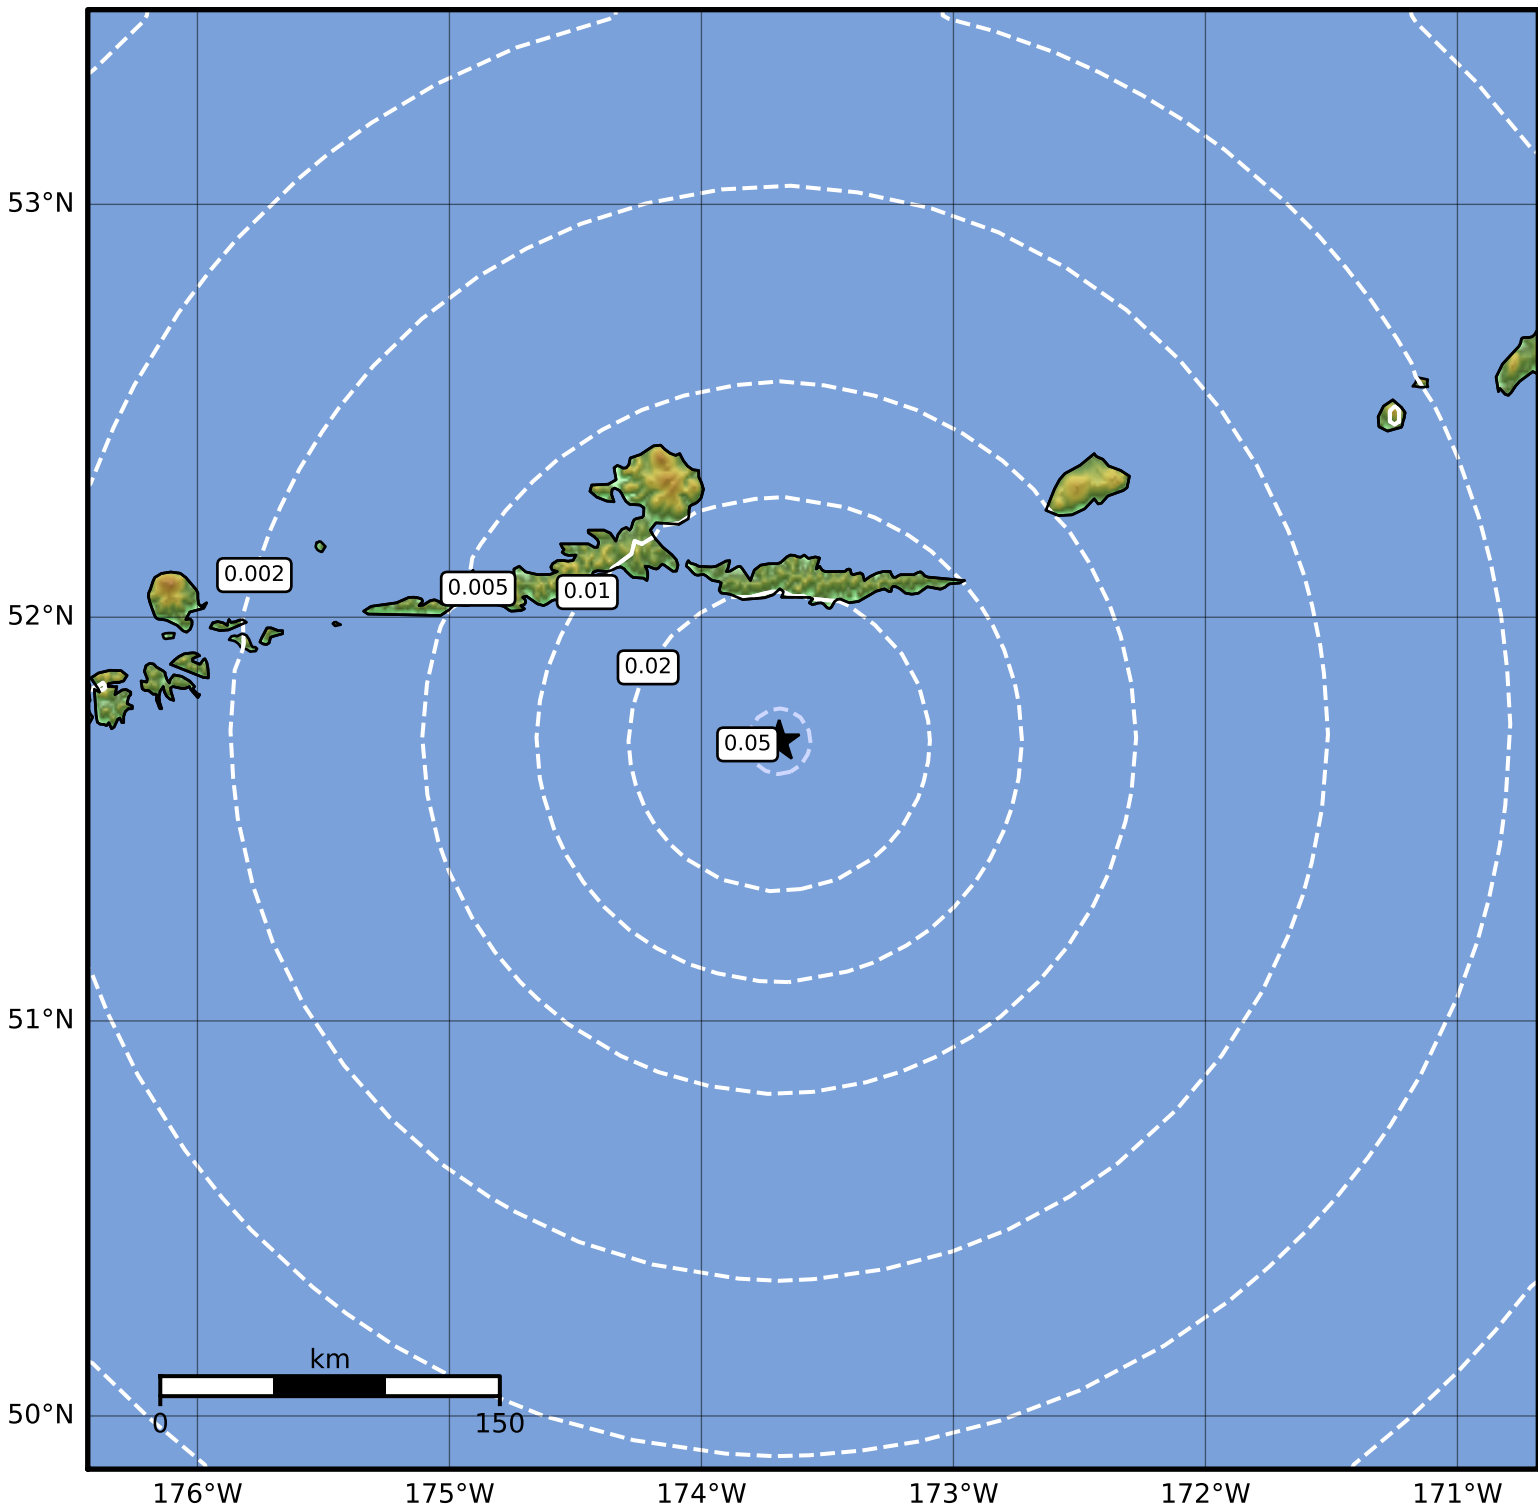

Peak Ground Velocity Map Alaska Earthquake Center
 ShakeMap: 65 km (40 miles) SSE of Atka
 Apr 25, 2023 17:40:14 UTC M3.8 N51.70 W173.69 Depth: 31.0km ID:ak0235ah5ols

Scale based on Worden et al. (2012)

Version 2: Processed 2023-04-25T18:15:36Z

△ Seismic Instrument ○ Reported Intensity

★ Epicenter