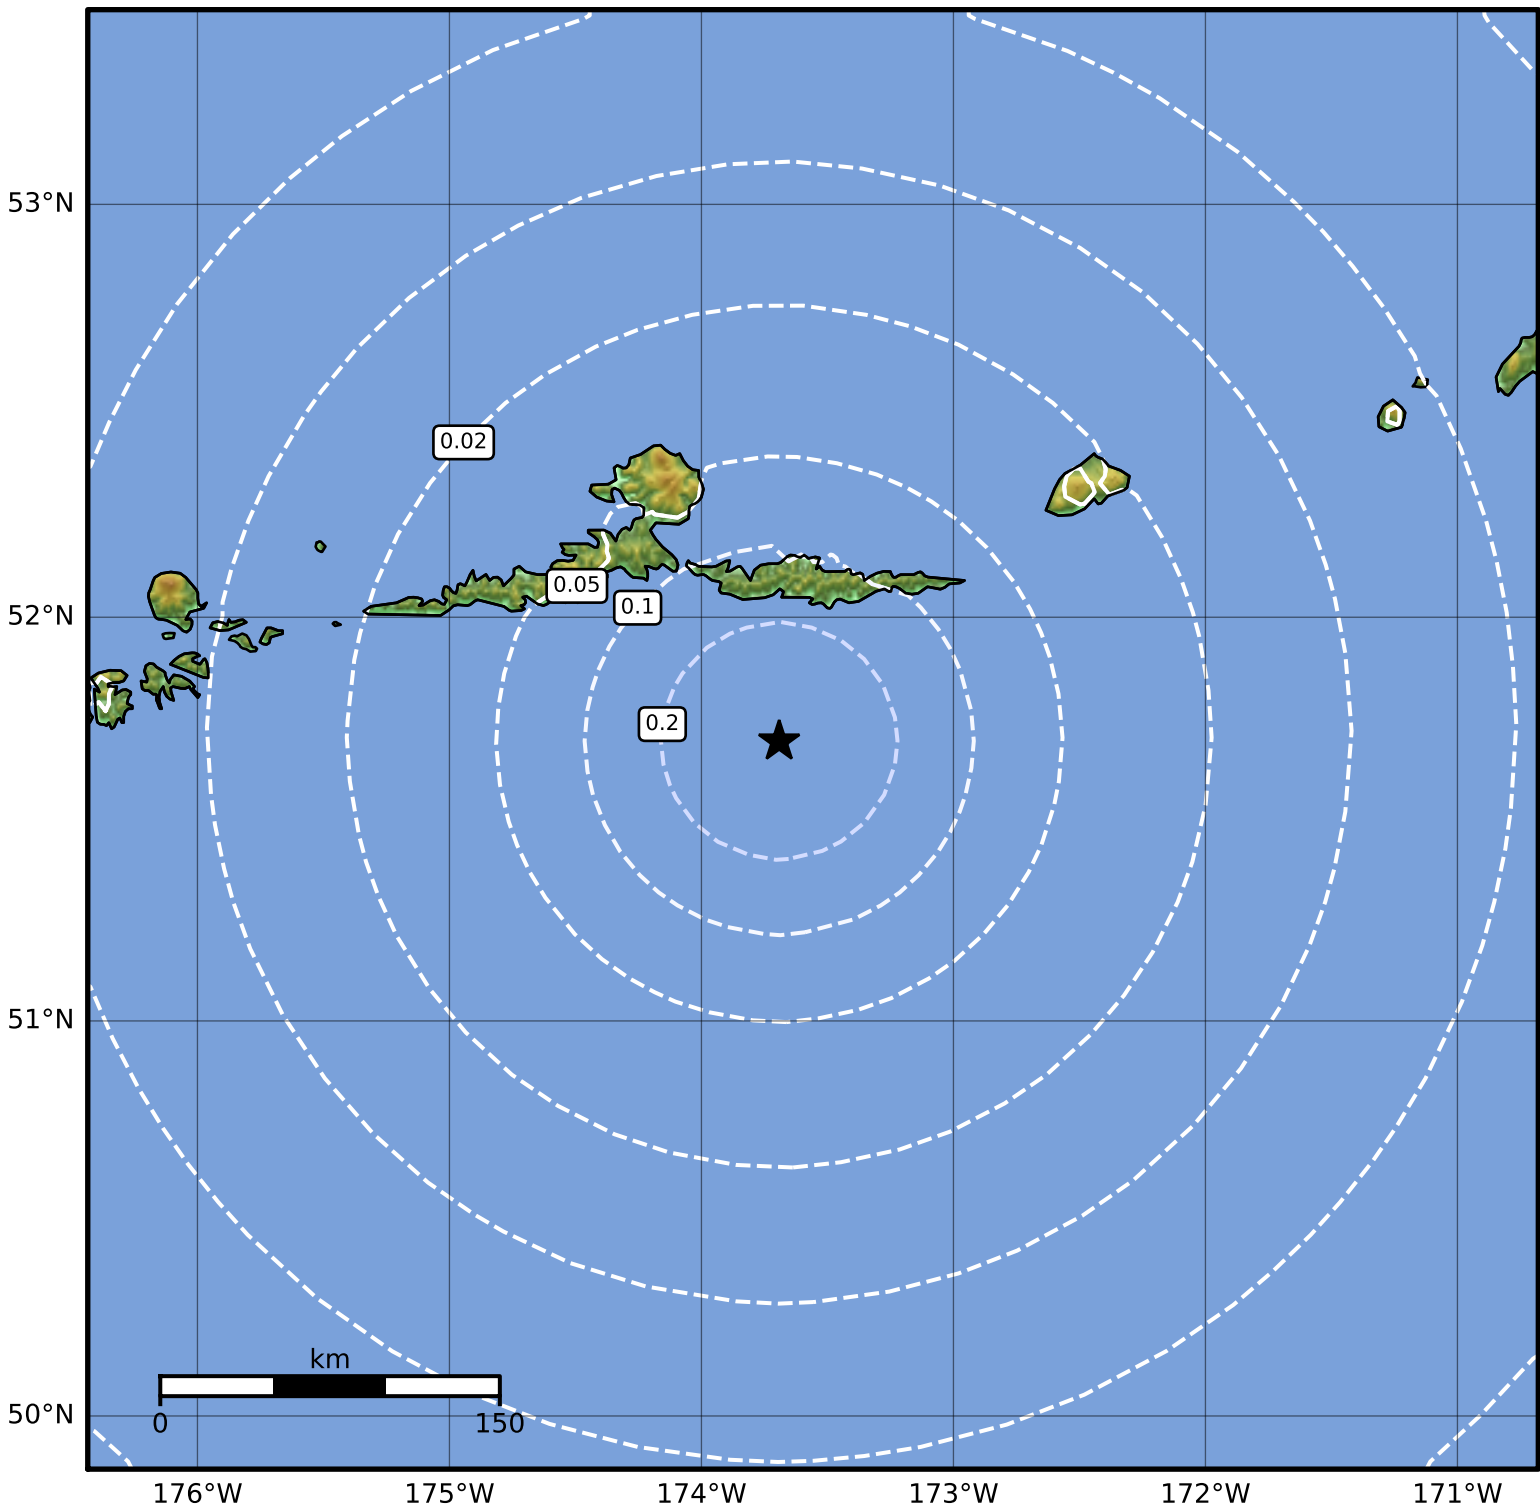

0.3 Second Peak Spectral Acceleration Map Alaska Earthquake Center
 ShakeMap: 65 km (40 miles) SSE of Atka
 Apr 25, 2023 17:40:14 UTC M3.8 N51.70 W173.69 Depth: 31.0km ID:ak0235ah5ols

SA(0.3) (%g)	0.1	0.2	0.5	1	2	5	10	20	50	100	200
---------------------	------------	------------	------------	----------	----------	----------	-----------	-----------	-----------	------------	------------

Scale based on Worden et al. (2012)

Version 2: Processed 2023-04-25T18:15:36Z

△ Seismic Instrument ○ Reported Intensity

★ Epicenter