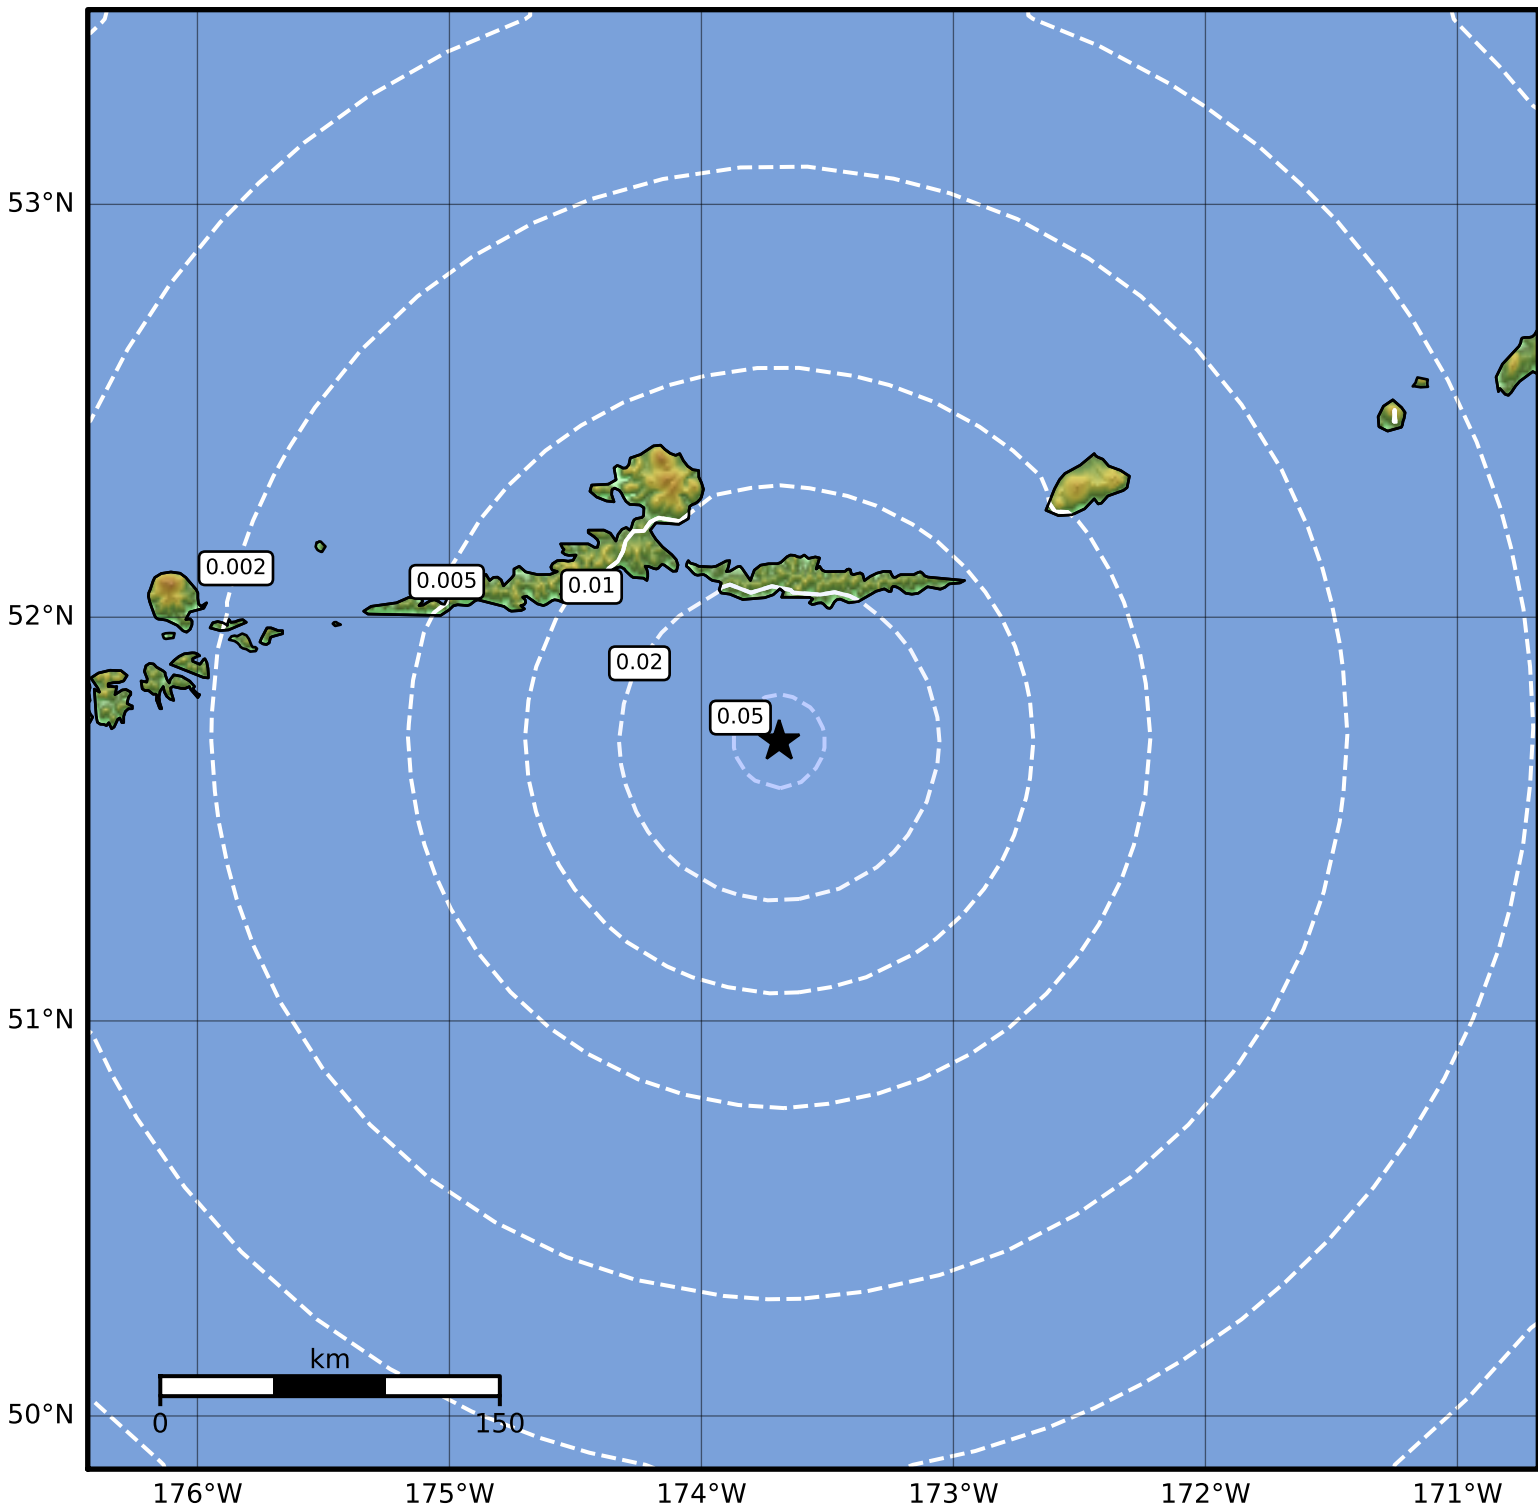

1.0 Second Peak Spectral Acceleration Map Alaska Earthquake Center
 ShakeMap: 65 km (40 miles) SSE of Atka
 Apr 25, 2023 17:40:14 UTC M3.8 N51.70 W173.69 Depth: 31.0km ID:ak0235ah5ols

SA(1.0) (%g)	0.1	0.2	0.5	1	2	5	10	20	50	100	200
--------------	-----	-----	-----	---	---	---	----	----	----	-----	-----

Scale based on Worden et al. (2012)

Version 2: Processed 2023-04-25T18:15:36Z

△ Seismic Instrument ○ Reported Intensity

★ Epicenter