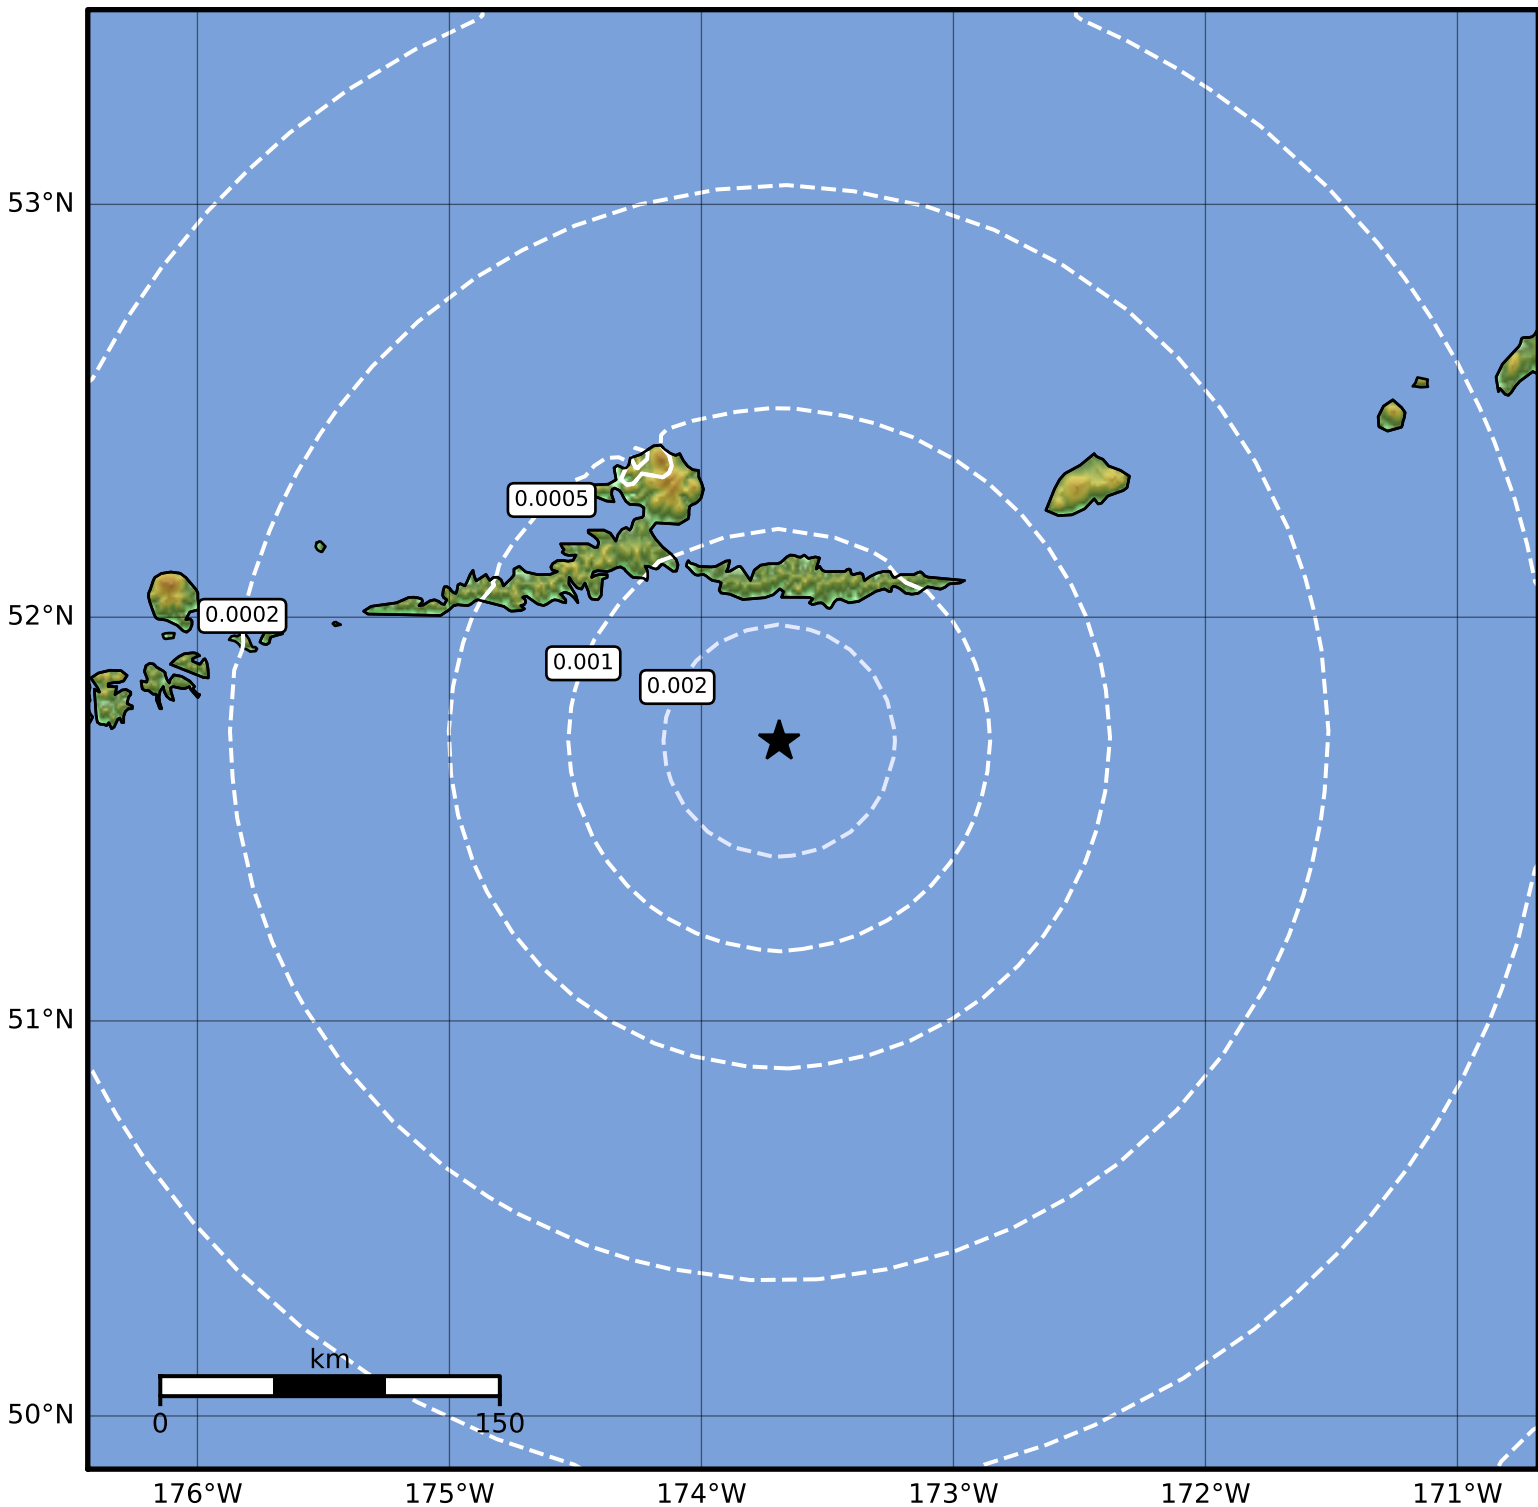

3.0 Second Peak Spectral Acceleration Map Alaska Earthquake Center
 ShakeMap: 65 km (40 miles) SSE of Atka
 Apr 25, 2023 17:40:14 UTC M3.8 N51.70 W173.69 Depth: 31.0km ID:ak0235ah5ols

Scale based on Worden et al. (2012)

Version 2: Processed 2023-04-25T18:15:36Z

△ Seismic Instrument ○ Reported Intensity

★ Epicenter