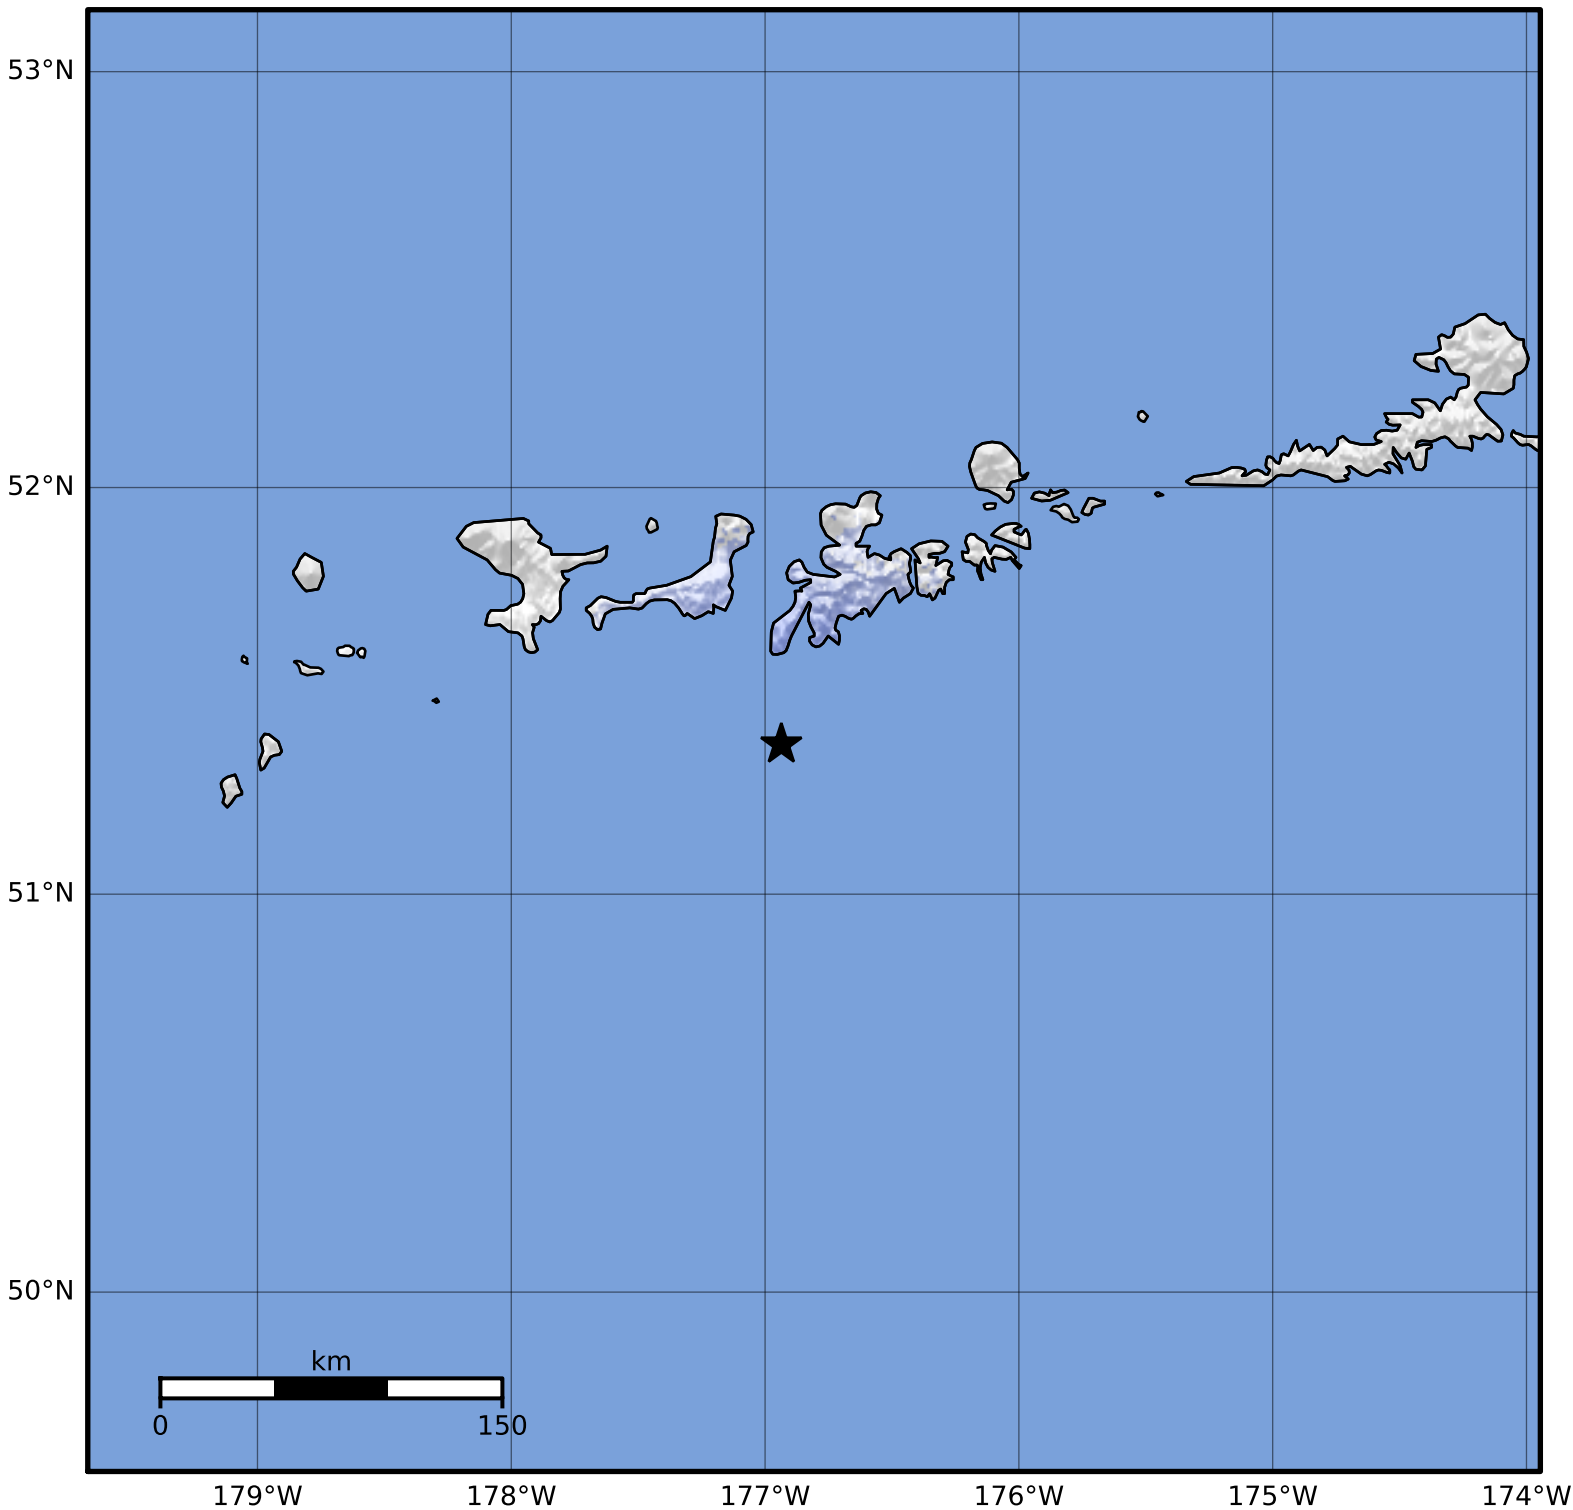

Macroseismic Intensity Map Alaska Earthquake Center
 ShakeMap: 59 km (37 miles) SSW of Adak
 Apr 25, 2023 23:05:44 UTC M3.7 N51.37 W176.94 Depth: 27.4km ID:ak0235akj1ps

SHAKING	Not felt	Weak	Light	Moderate	Strong	Very strong	Severe	Violent	Extreme
DAMAGE	None	None	None	Very light	Light	Moderate	Moderate/heavy	Heavy	Very heavy
PGA(%g)	<0.0464	0.297	2.76	6.2	11.5	21.5	40.1	74.7	>139
PGV(cm/s)	<0.0215	0.135	1.41	4.65	9.64	20	41.4	85.8	>178
INTENSITY	I	II-III	IV	V	VI	VII	VIII	IX	X+

Scale based on Worden et al. (2012)

Version 2: Processed 2023-04-25T23:26:51Z

△ Seismic Instrument ○ Reported Intensity

★ Epicenter