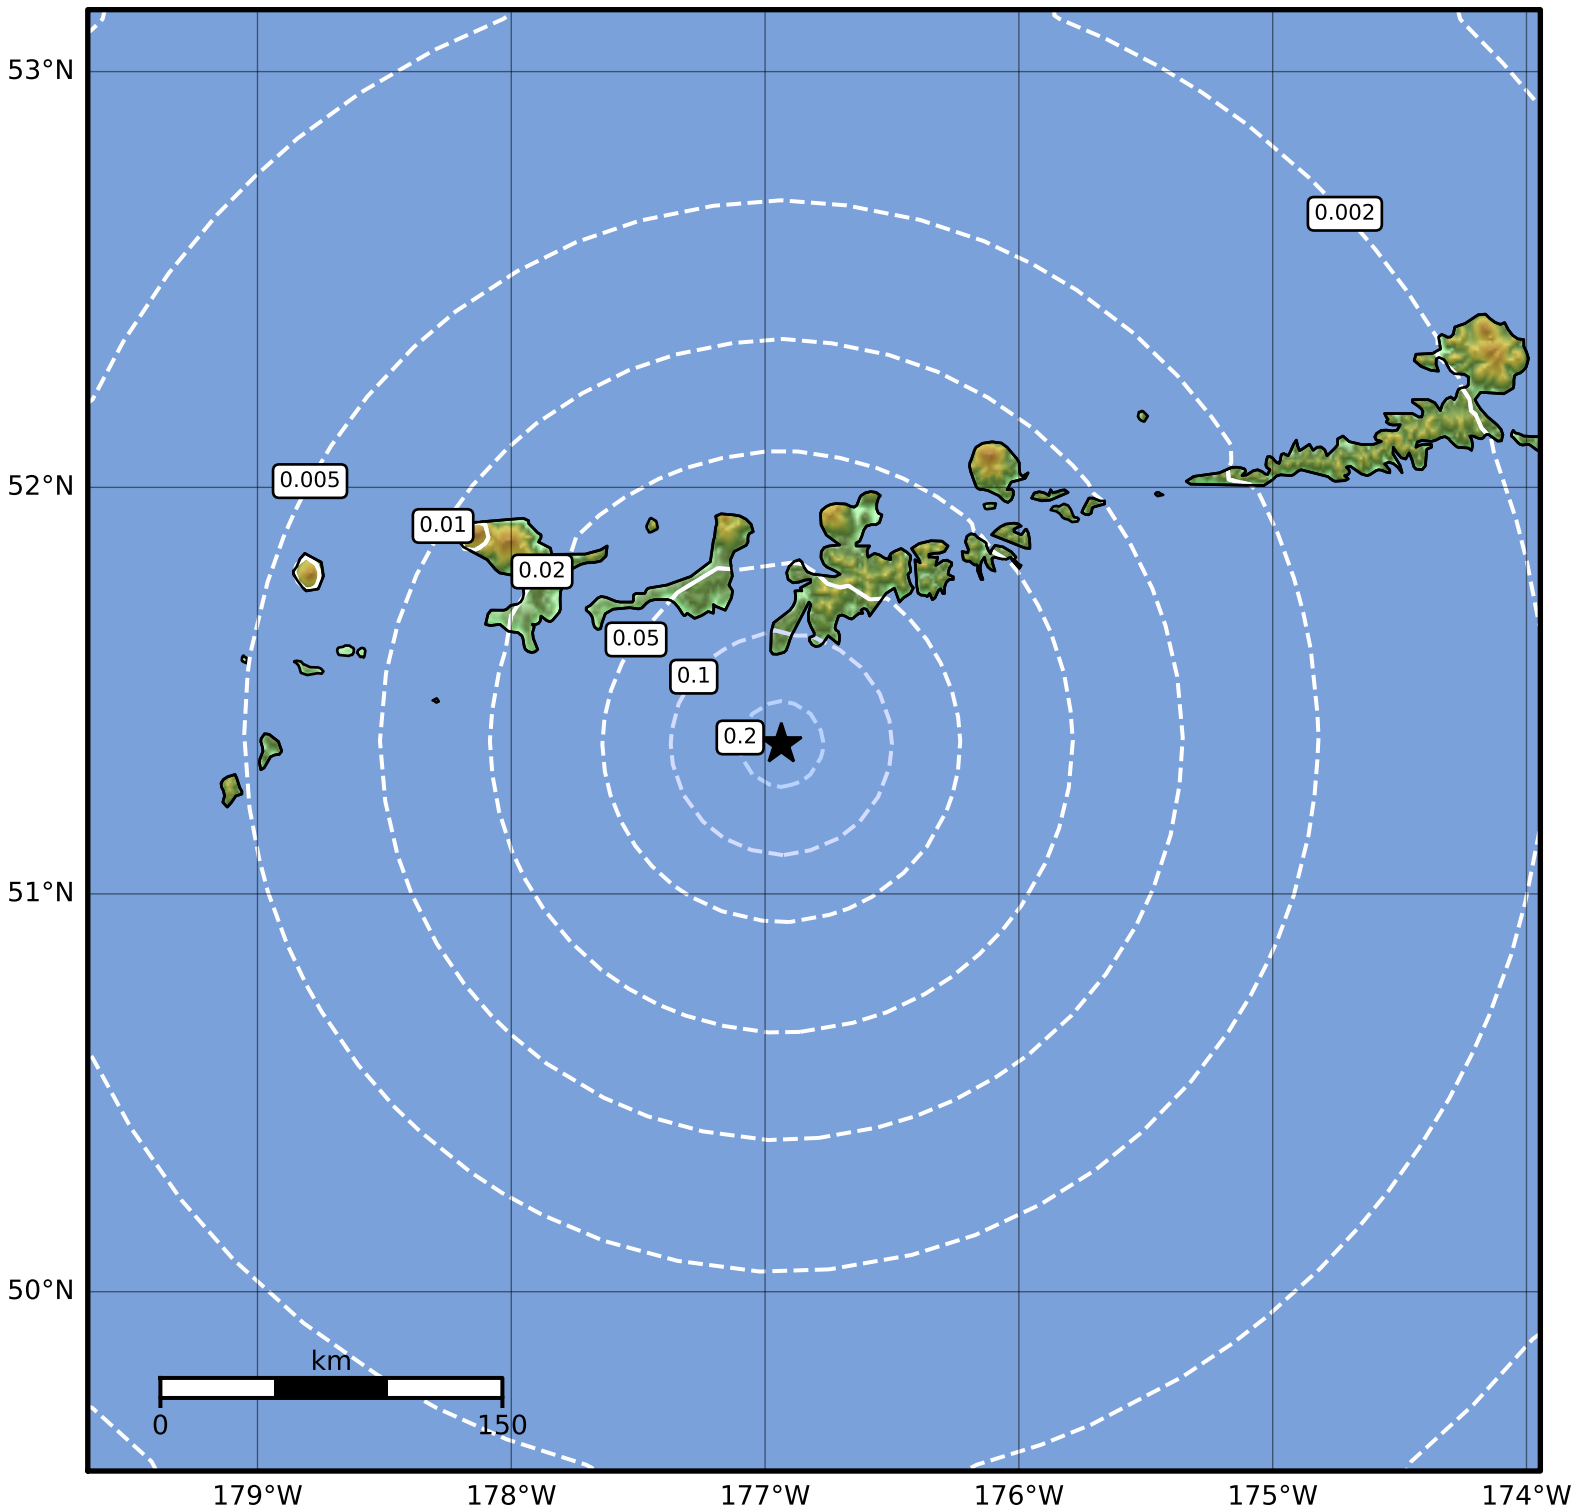

Peak Ground Acceleration Map Alaska Earthquake Center
ShakeMap: 59 km (37 miles) SSW of Adak
Apr 25, 2023 23:05:44 UTC M3.7 N51.37 W176.94 Depth: 27.4km ID:ak0235akj1ps

PGA (%g)	0.1	0.2	0.5	1	2	5	10	20	50	100	200
----------	-----	-----	-----	---	---	---	----	----	----	-----	-----

Scale based on Worden et al. (2012)

Version 2: Processed 2023-04-25T23:26:51Z

△ Seismic Instrument ○ Reported Intensity

★ Epicenter