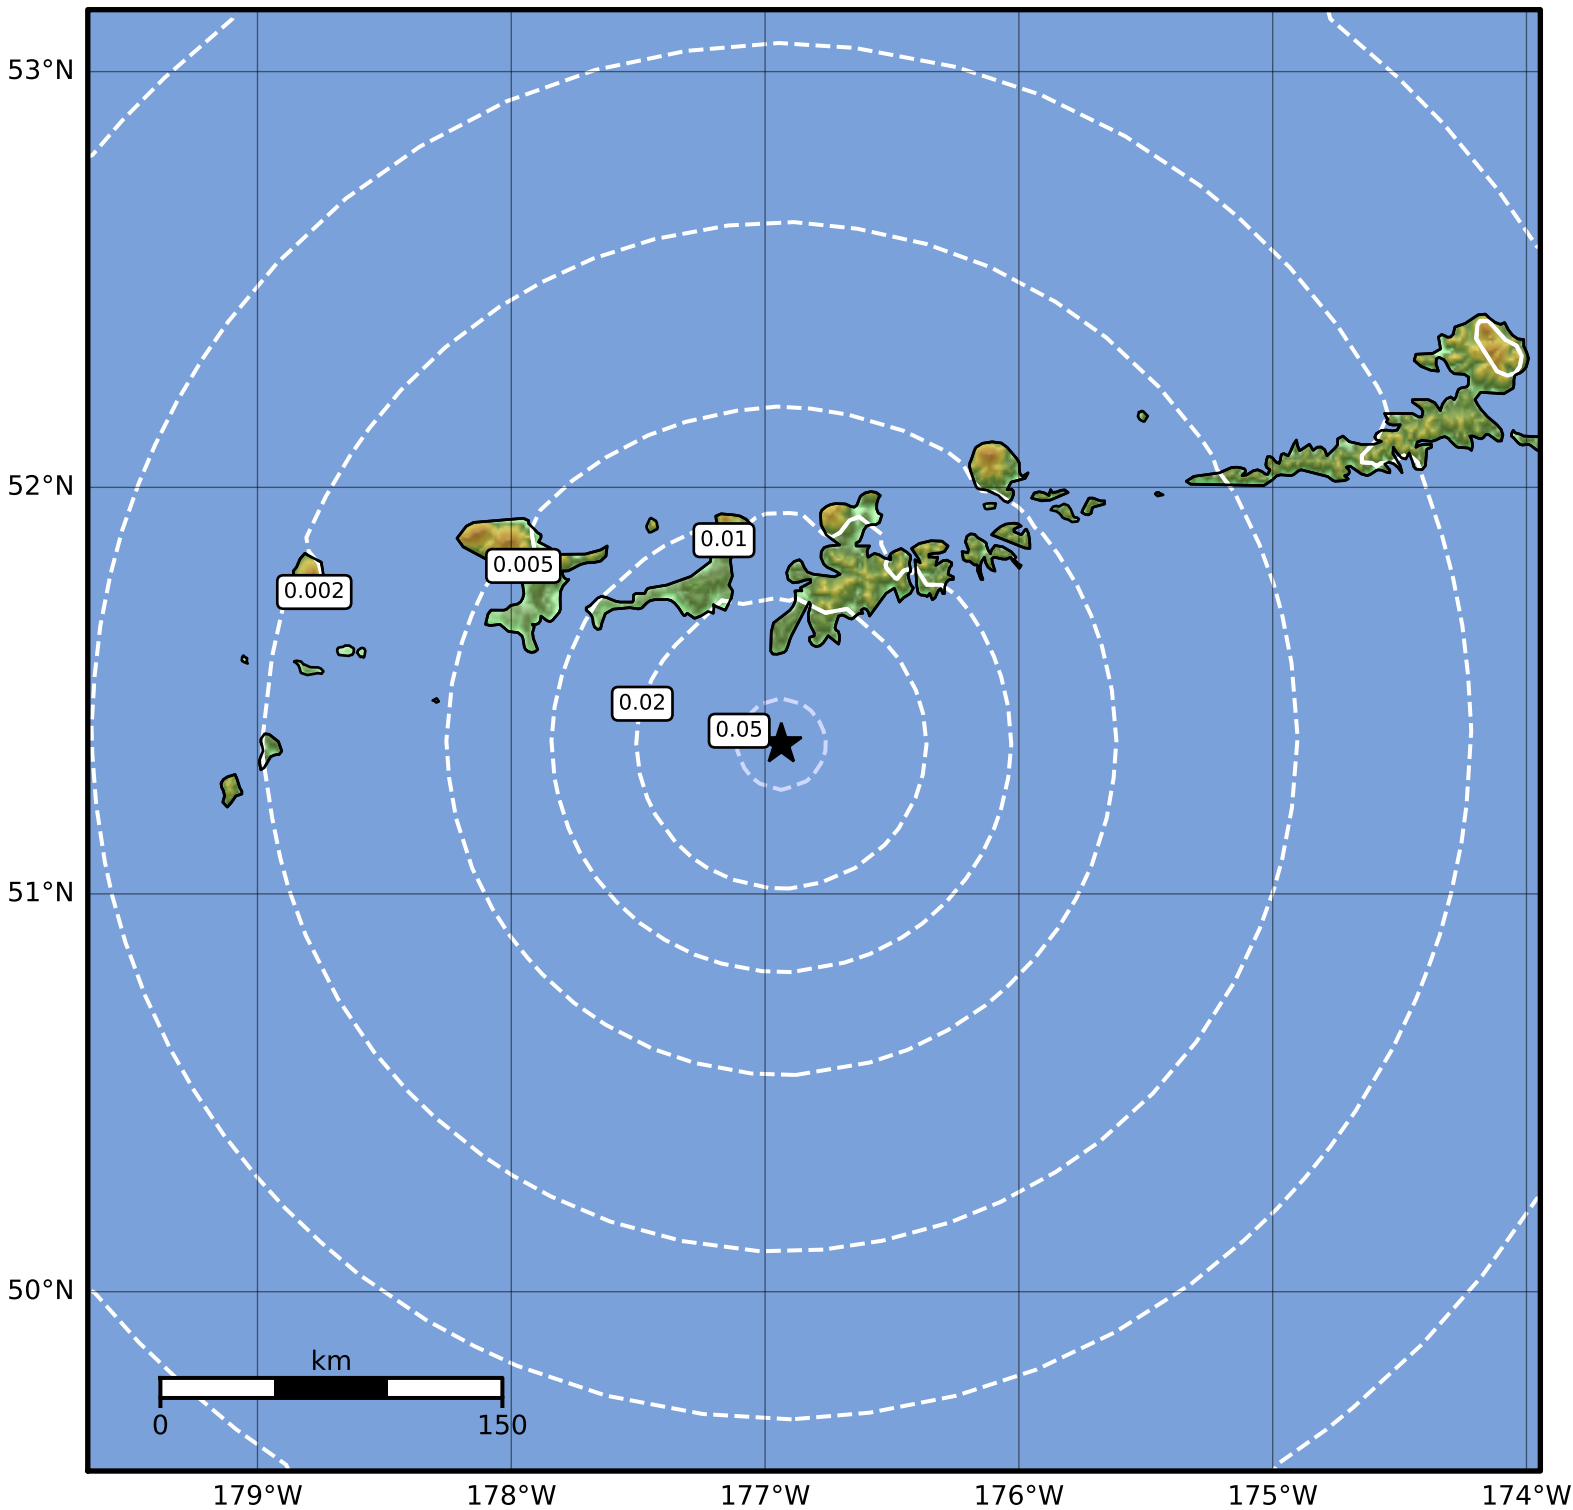

Peak Ground Velocity Map Alaska Earthquake Center  
ShakeMap: 59 km (37 miles) SSW of Adak  
Apr 25, 2023 23:05:44 UTC M3.7 N51.37 W176.94 Depth: 27.4km ID:ak0235akj1ps

Scale based on Worden et al. (2012)

Version 2: Processed 2023-04-25T23:26:51Z

△ Seismic Instrument ○ Reported Intensity

★ Epicenter