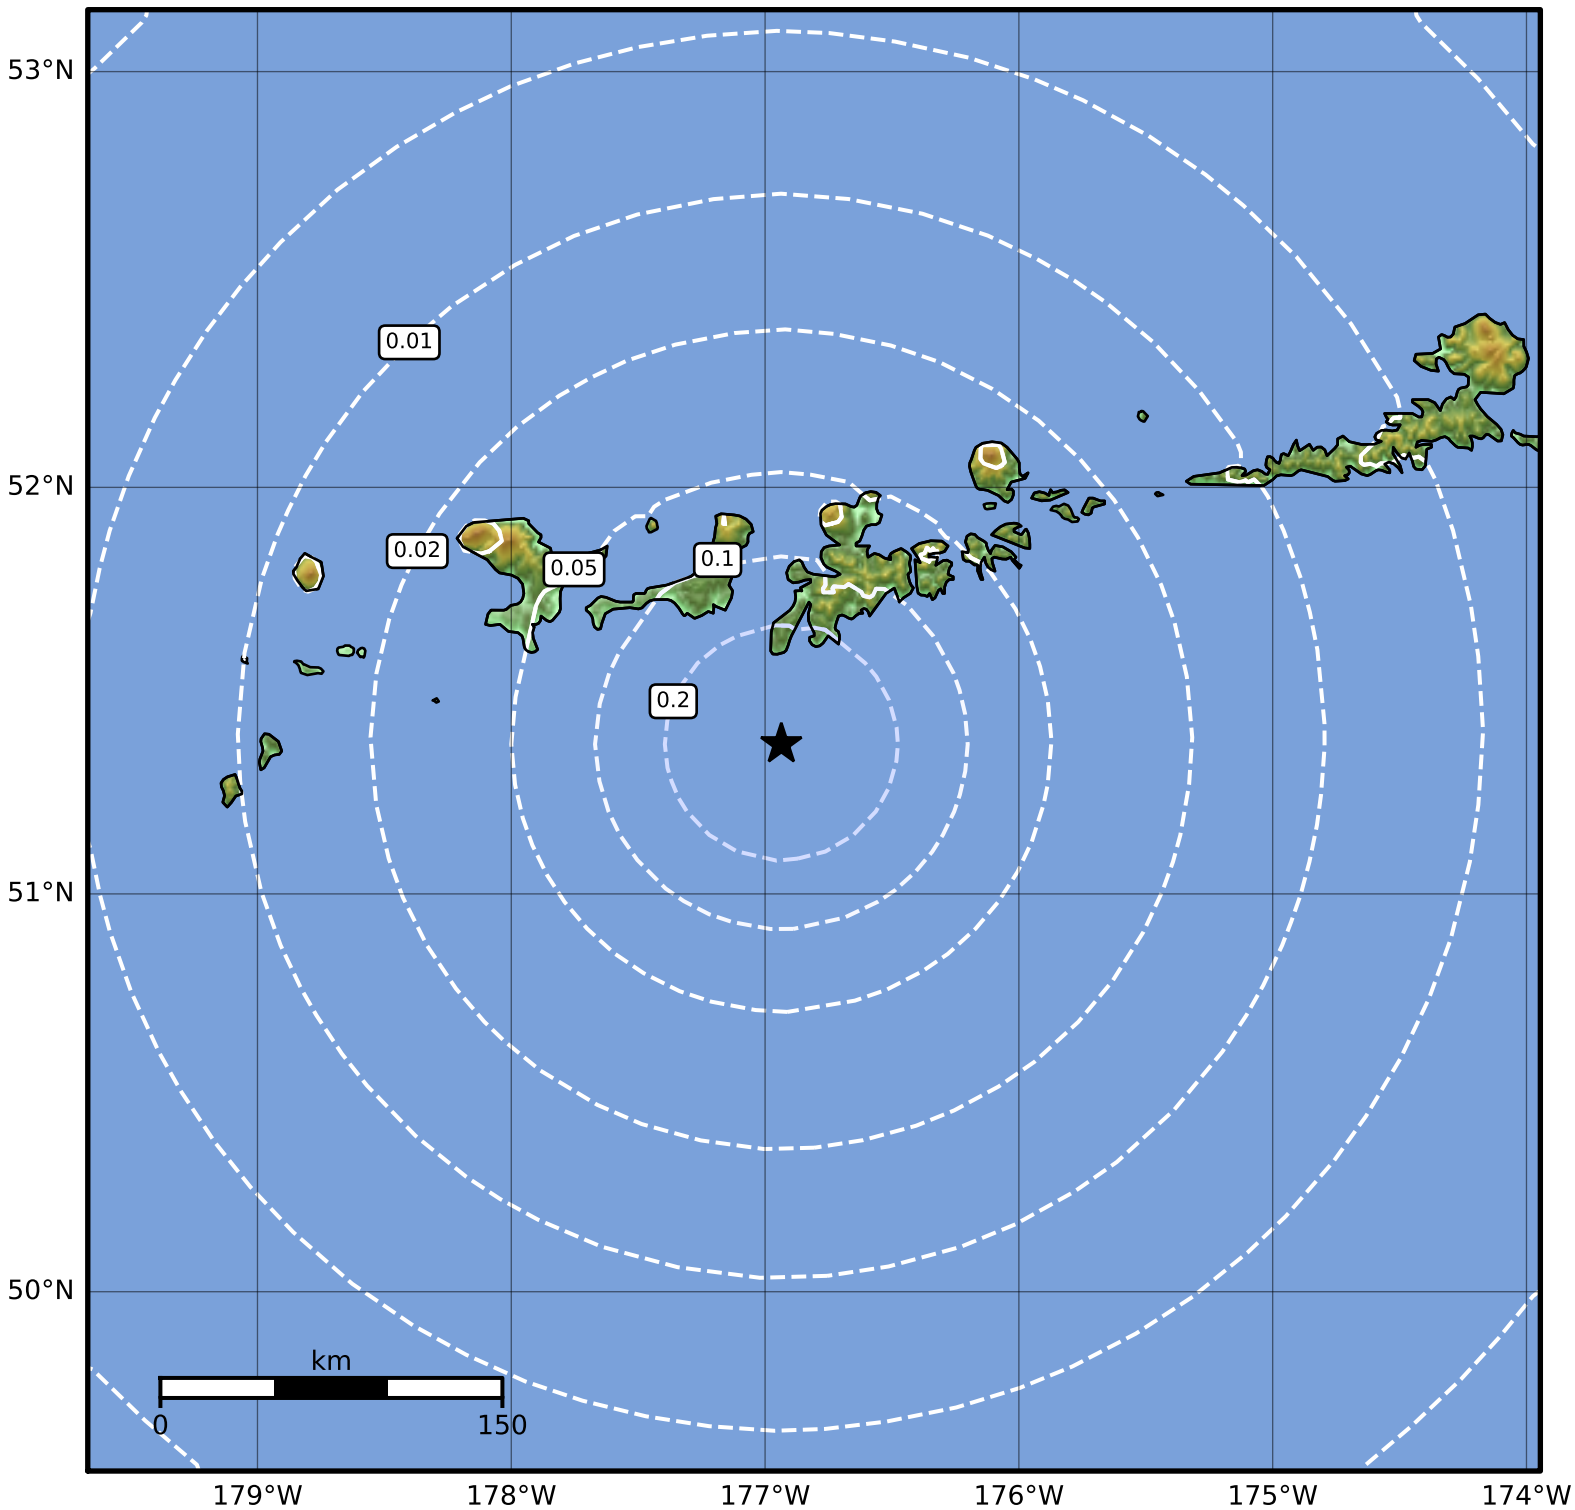

0.3 Second Peak Spectral Acceleration Map Alaska Earthquake Center
 ShakeMap: 59 km (37 miles) SSW of Adak
 Apr 25, 2023 23:05:44 UTC M3.7 N51.37 W176.94 Depth: 27.4km ID:ak0235akj1ps

SA(0.3) (%g)	0.1	0.2	0.5	1	2	5	10	20	50	100	200
--------------	-----	-----	-----	---	---	---	----	----	----	-----	-----

Scale based on Worden et al. (2012)

Version 2: Processed 2023-04-25T23:26:51Z

△ Seismic Instrument ○ Reported Intensity

★ Epicenter