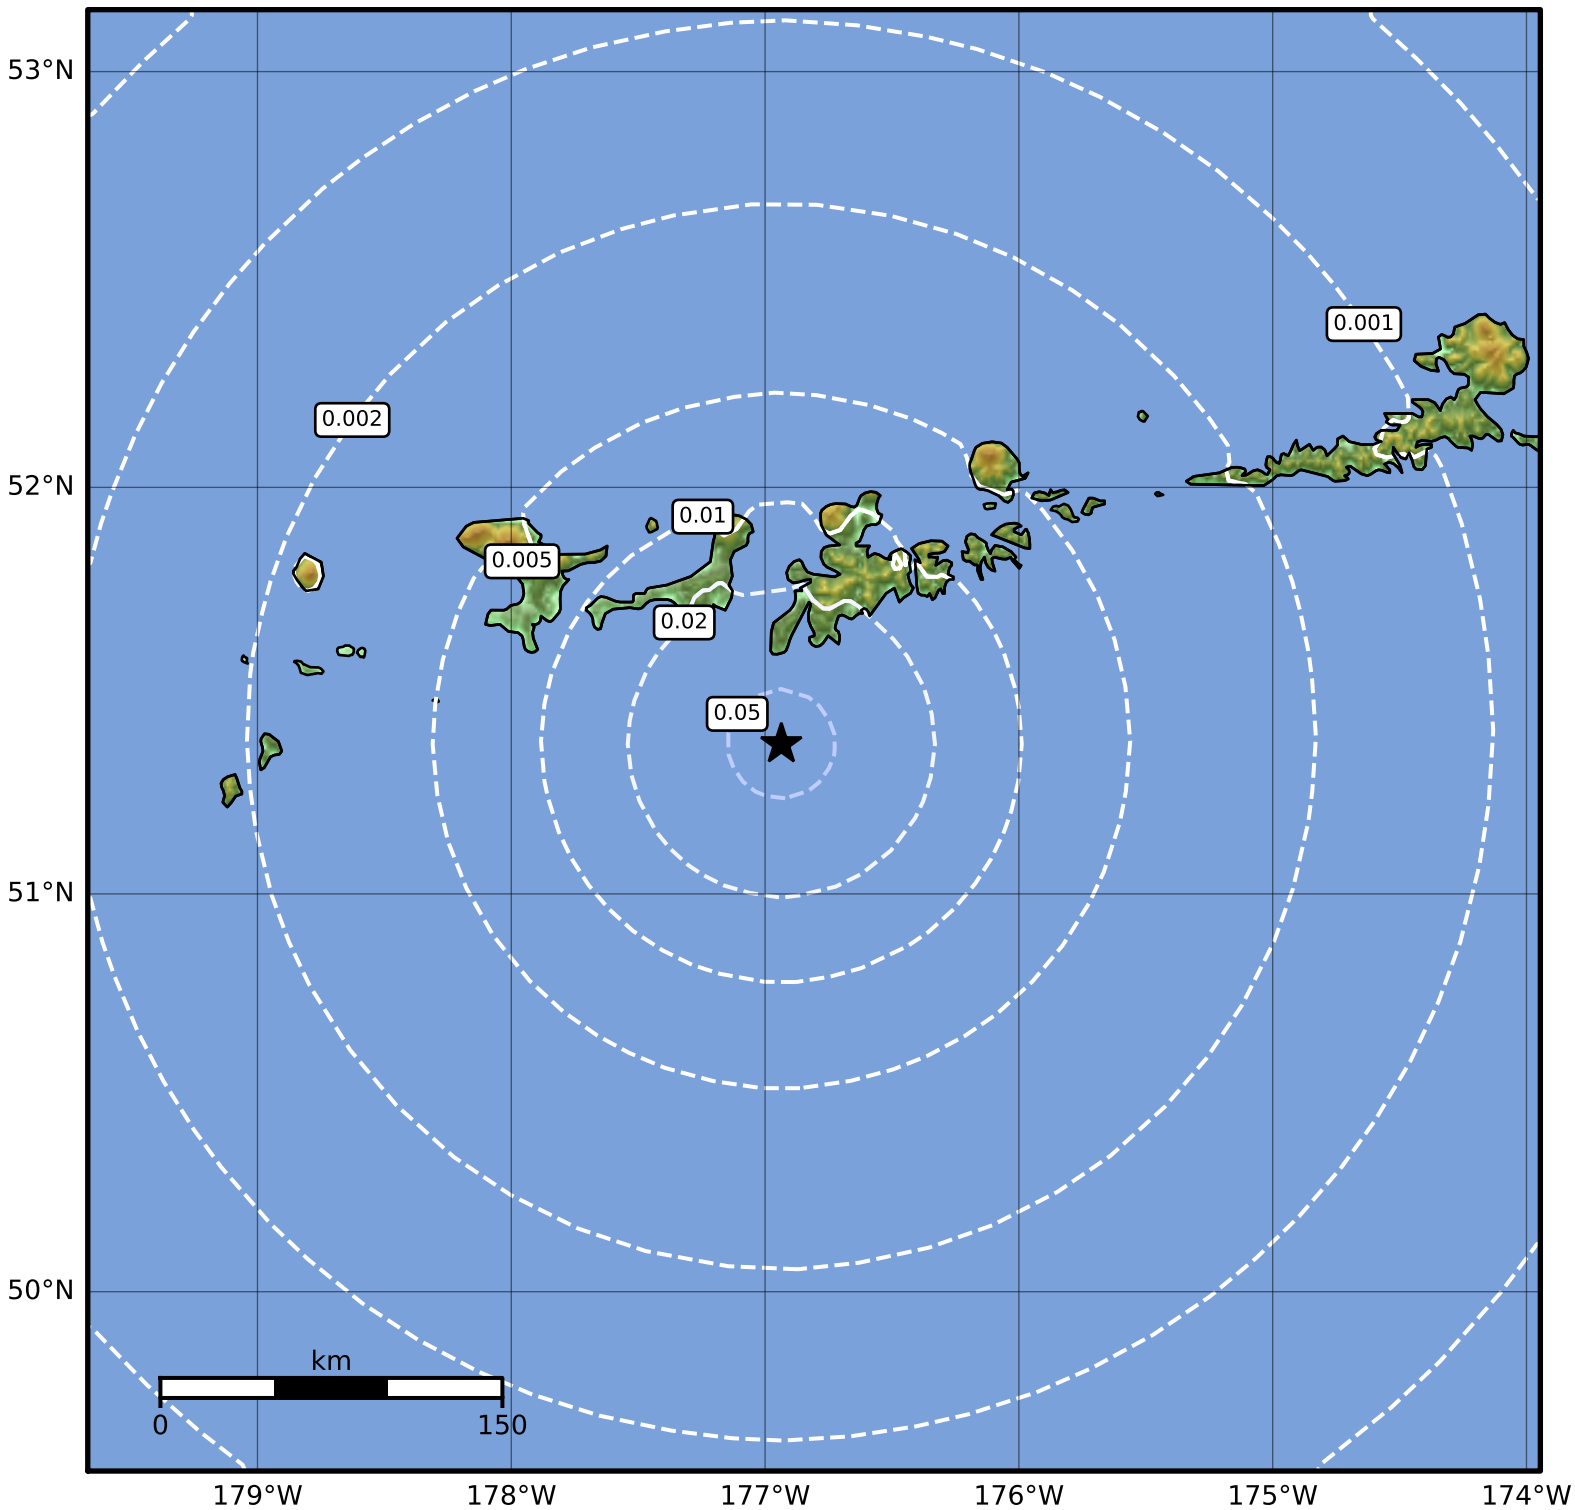

1.0 Second Peak Spectral Acceleration Map Alaska Earthquake Center
 ShakeMap: 59 km (37 miles) SSW of Adak
 Apr 25, 2023 23:05:44 UTC M3.7 N51.37 W176.94 Depth: 27.4km ID:ak0235akj1ps

SA(1.0) (%g)	0.1	0.2	0.5	1	2	5	10	20	50	100	200
--------------	-----	-----	-----	---	---	---	----	----	----	-----	-----

Scale based on Worden et al. (2012)

Version 2: Processed 2023-04-25T23:26:51Z

△ Seismic Instrument ○ Reported Intensity

★ Epicenter