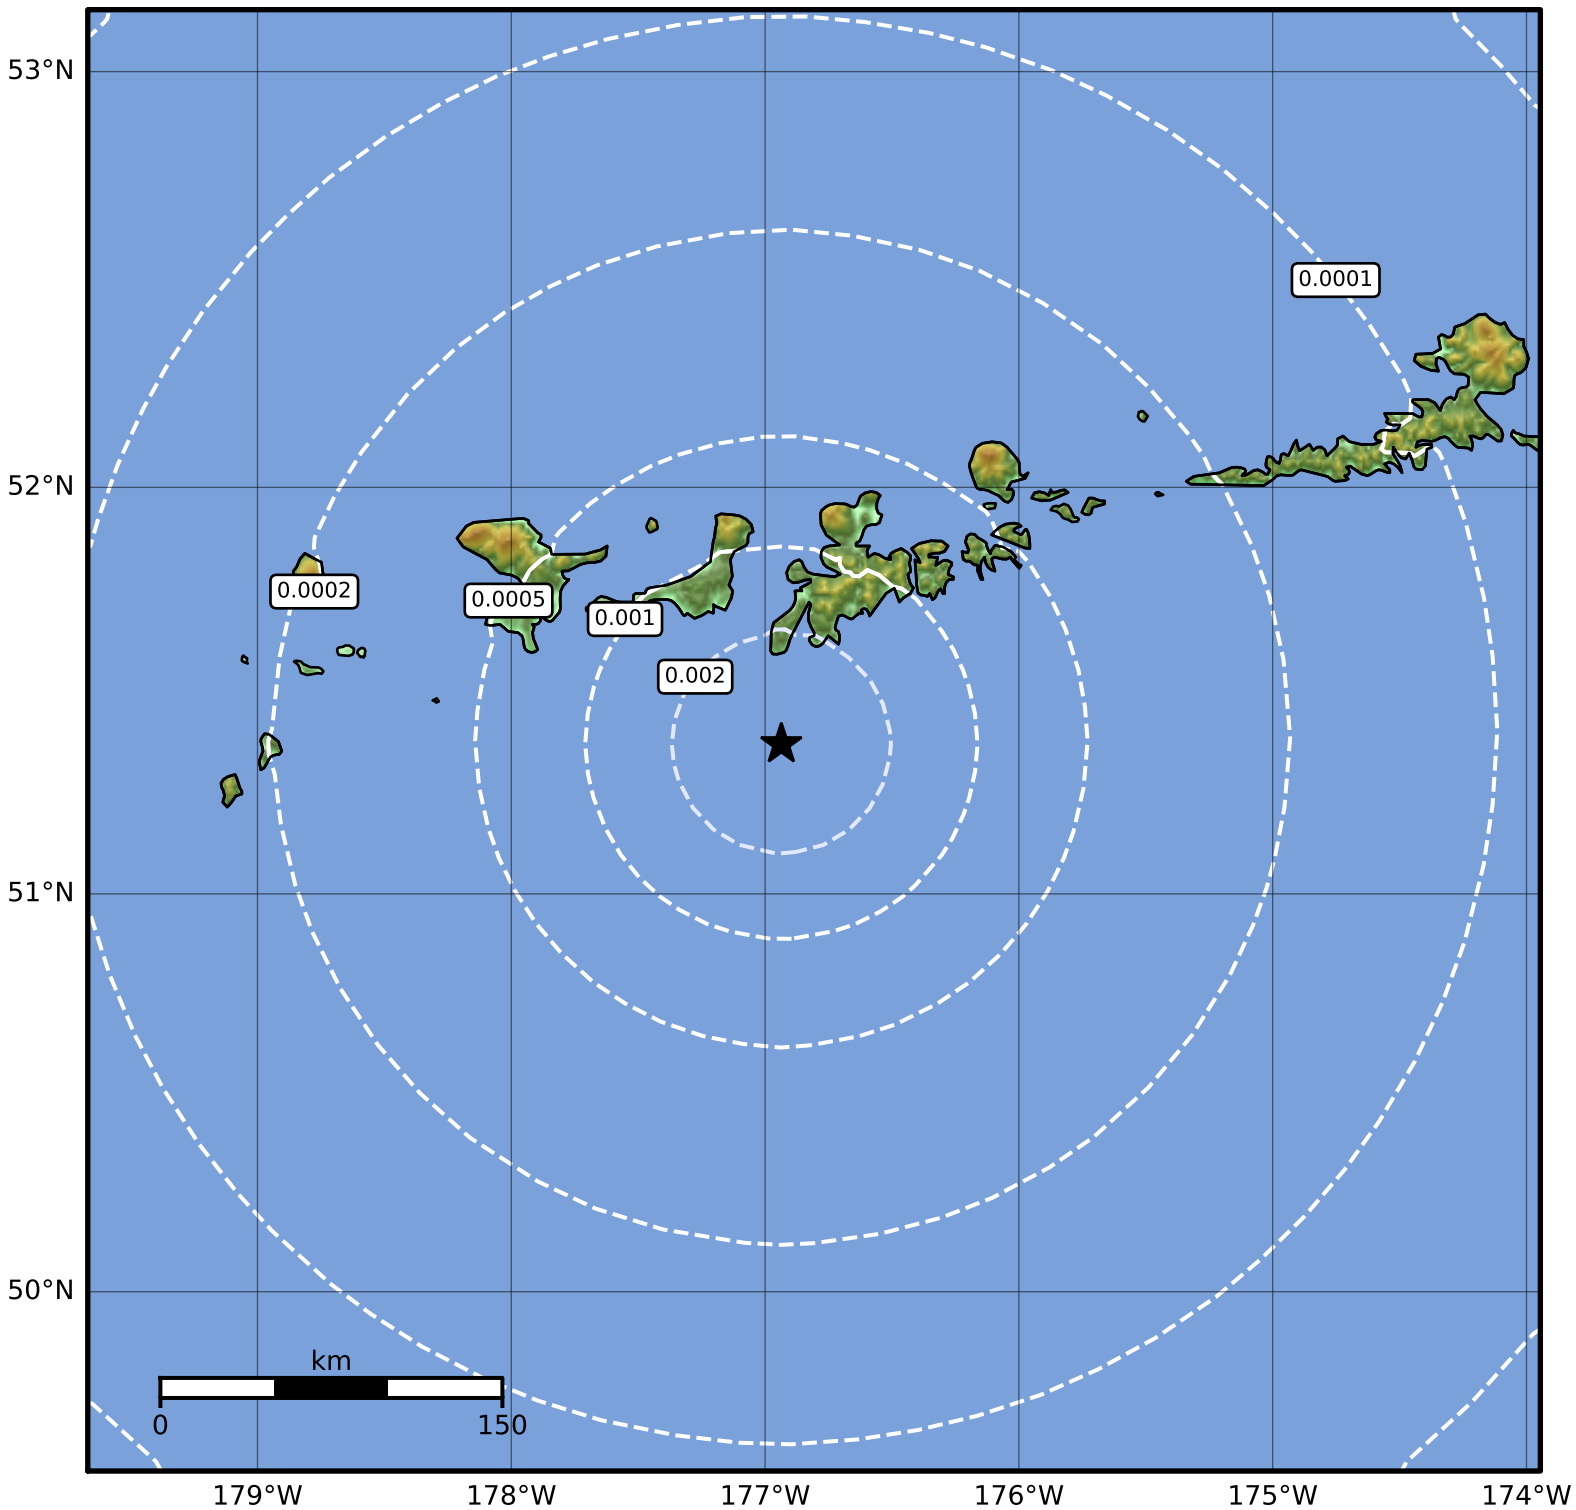

3.0 Second Peak Spectral Acceleration Map Alaska Earthquake Center
ShakeMap: 59 km (37 miles) SSW of Adak
Apr 25, 2023 23:05:44 UTC M3.7 N51.37 W176.94 Depth: 27.4km ID:ak0235akj1ps

SA(3.0) (%g)	0.1	0.2	0.5	1	2	5	10	20	50
--------------	-----	-----	-----	---	---	---	----	----	----

Scale based on Worden et al. (2012)

Version 2: Processed 2023-04-25T23:26:51Z

△ Seismic Instrument ○ Reported Intensity

★ Epicenter