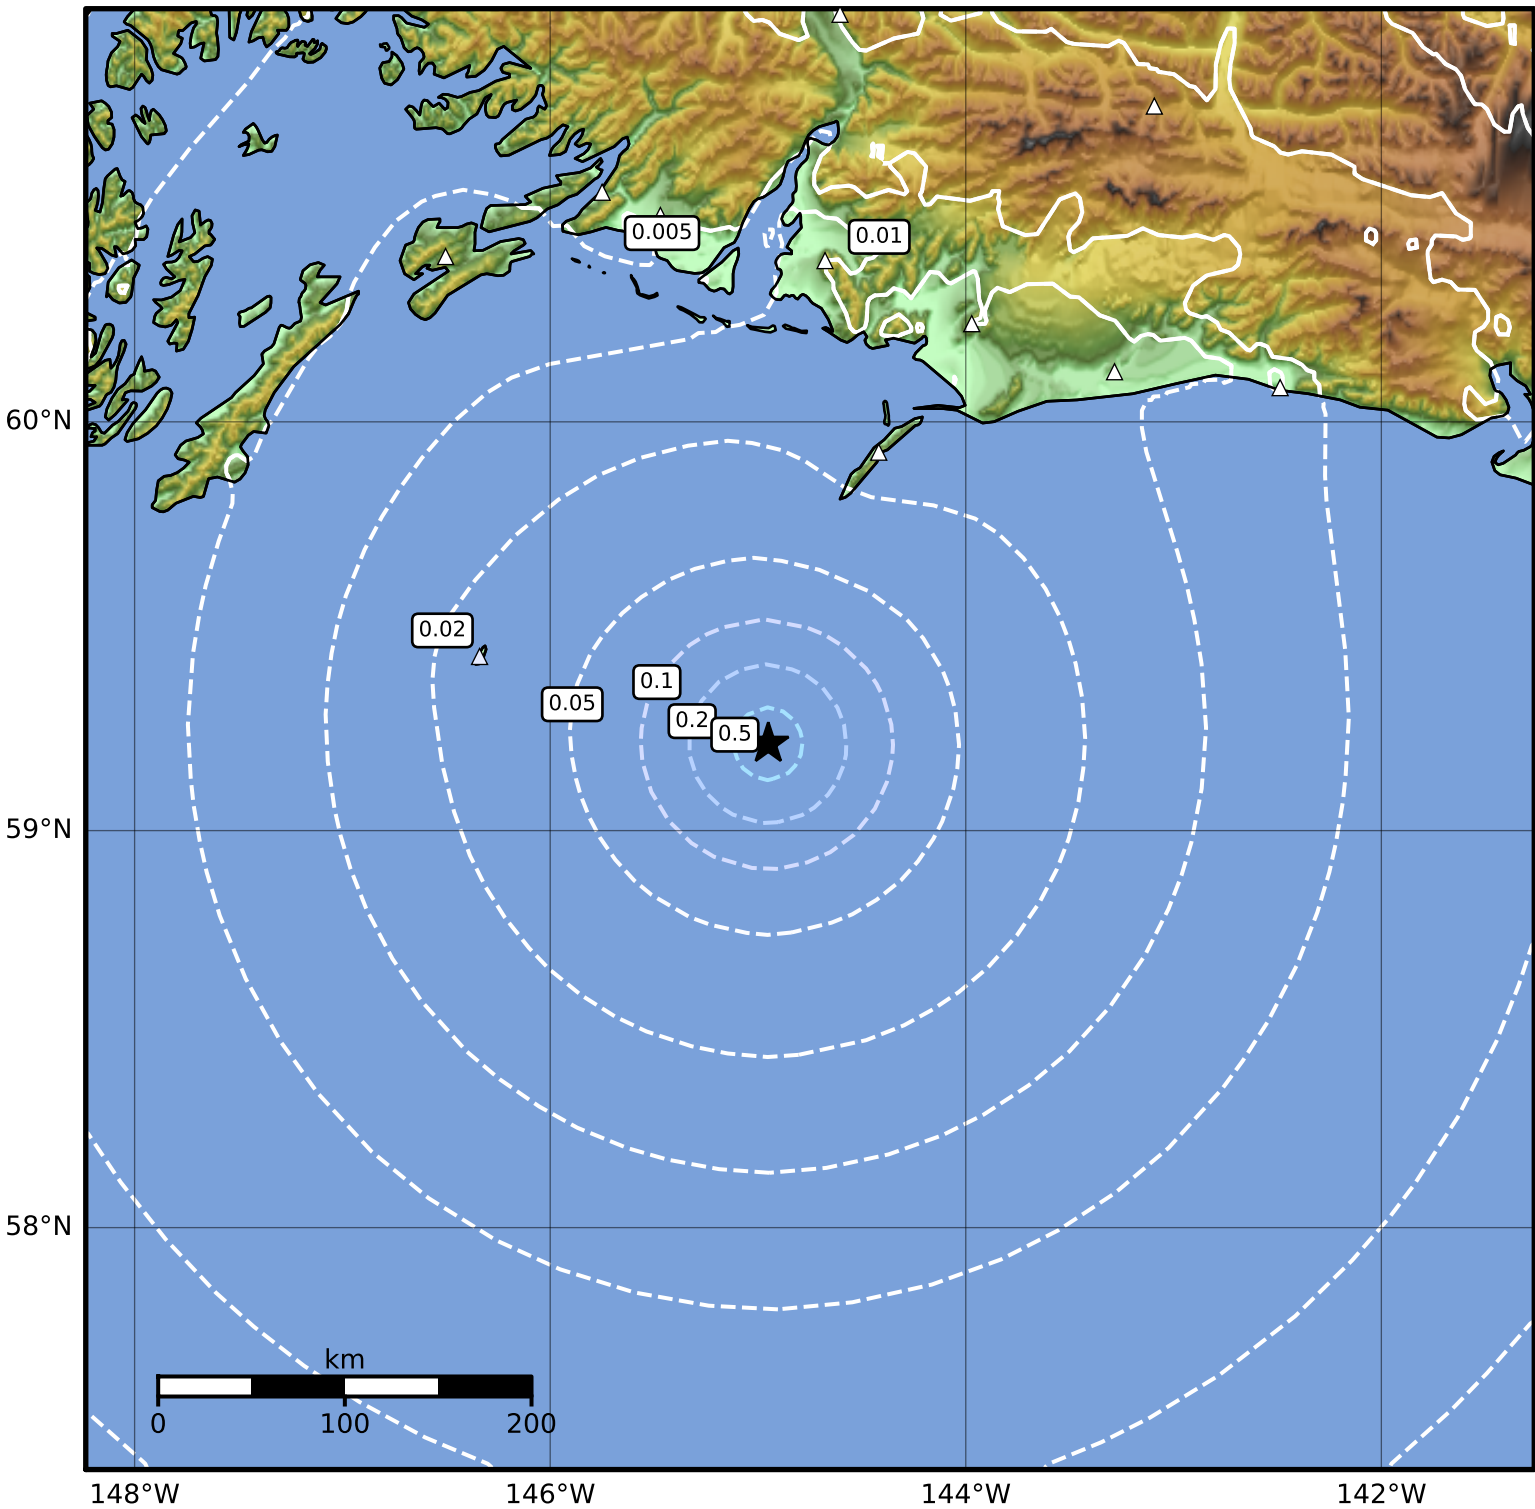

Peak Ground Acceleration Map Alaska Earthquake Center
 ShakeMap: 81 km (50 miles) ESE of Middleton Island
 Apr 29, 2023 03:27:14 UTC M3.7 N59.22 W144.95 Depth: 10.0km ID:ak0235guwev3

PGA (%g)	0.1	0.2	0.5	1	2	5	10	20	50	100	200
----------	-----	-----	-----	---	---	---	----	----	----	-----	-----

Scale based on Worden et al. (2012)

Version 2: Processed 2023-04-29T18:21:44Z

△ Seismic Instrument ○ Reported Intensity

★ Epicenter