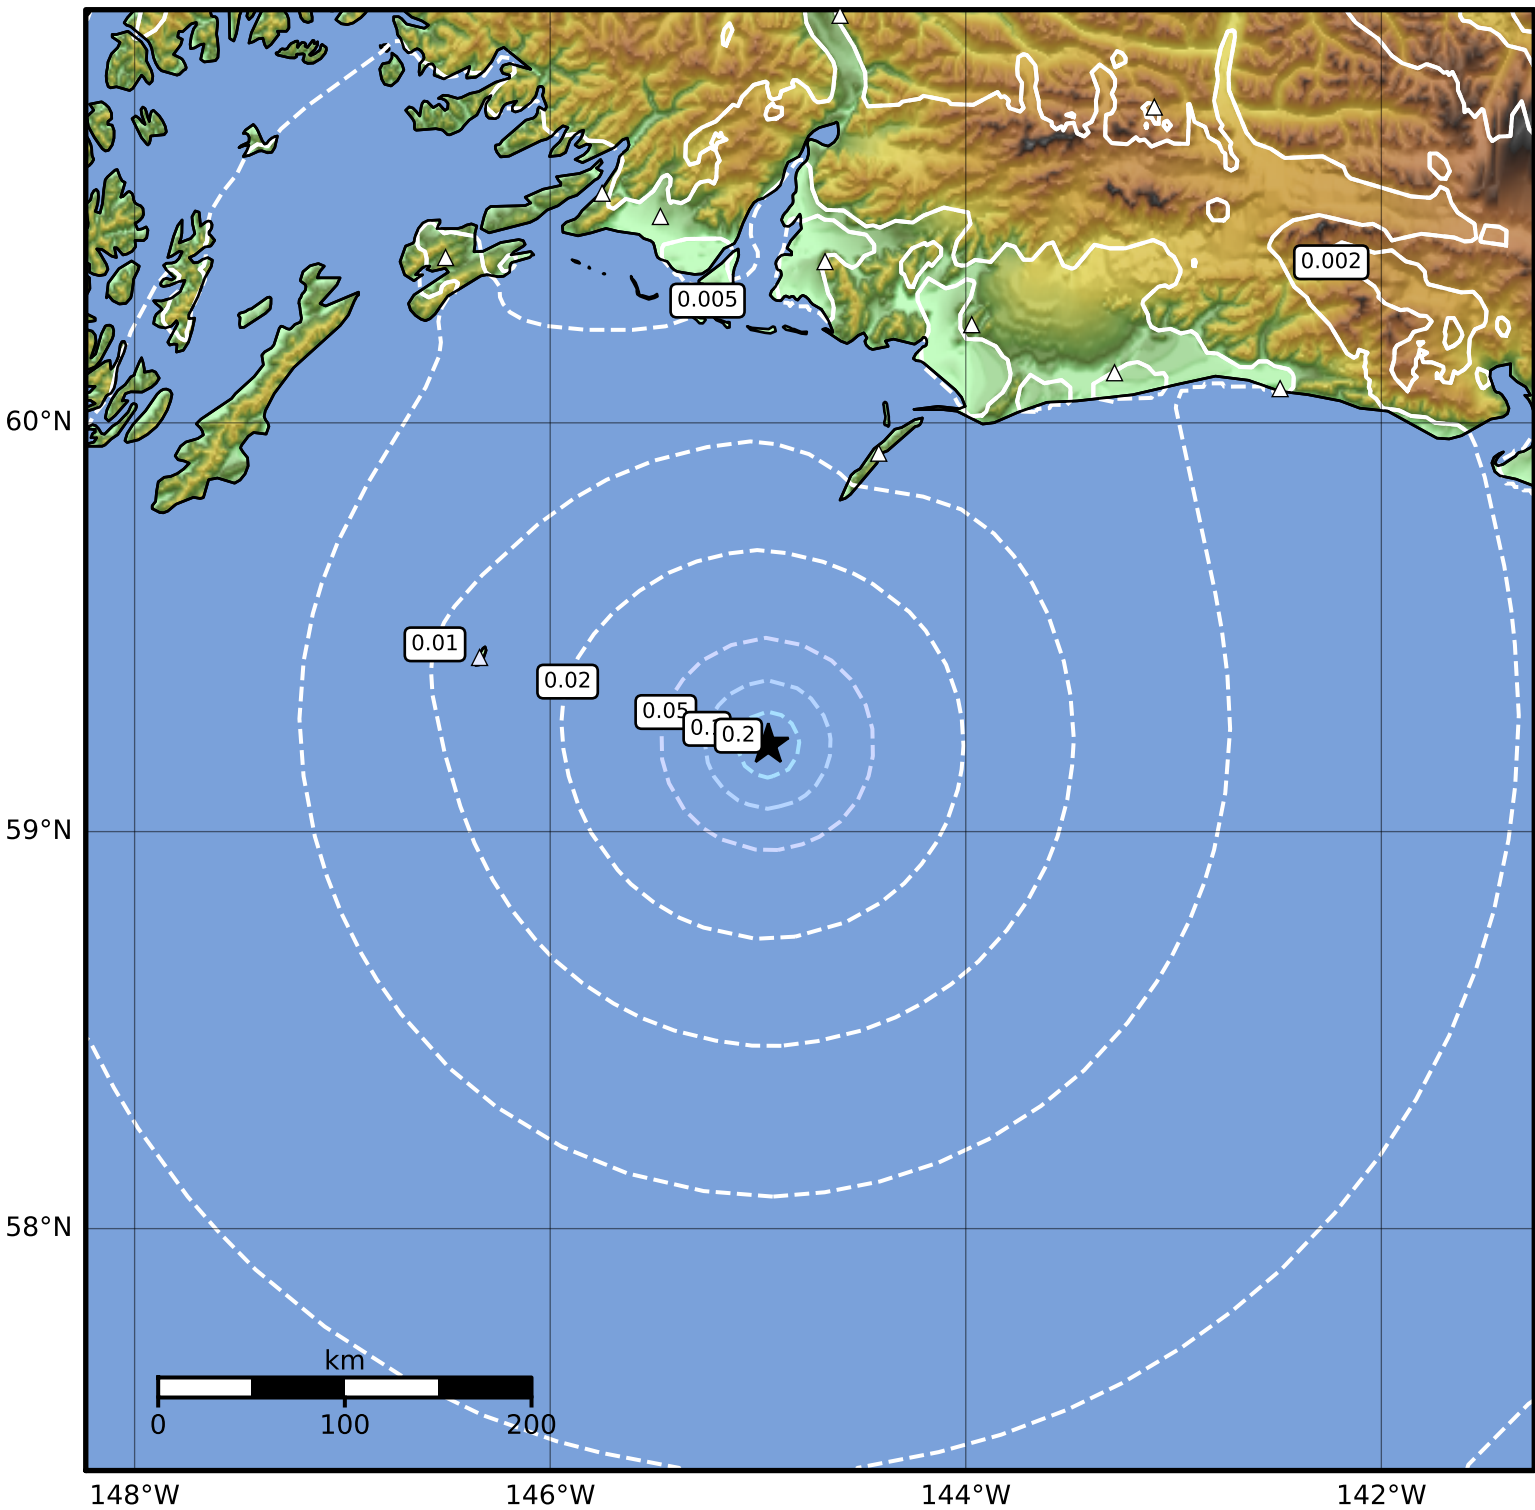

Peak Ground Velocity Map Alaska Earthquake Center
ShakeMap: 81 km (50 miles) ESE of Middleton Island
Apr 29, 2023 03:27:14 UTC M3.7 N59.22 W144.95 Depth: 10.0km ID:ak0235guwev3

PGV (cm/s)	0.1	0.2	0.5	1	2	5	10	20	50	100	200
------------	-----	-----	-----	---	---	---	----	----	----	-----	-----

Scale based on Worden et al. (2012)

△ Seismic Instrument ○ Reported Intensity

★ Epicenter

Version 2: Processed 2023-04-29T18:21:44Z