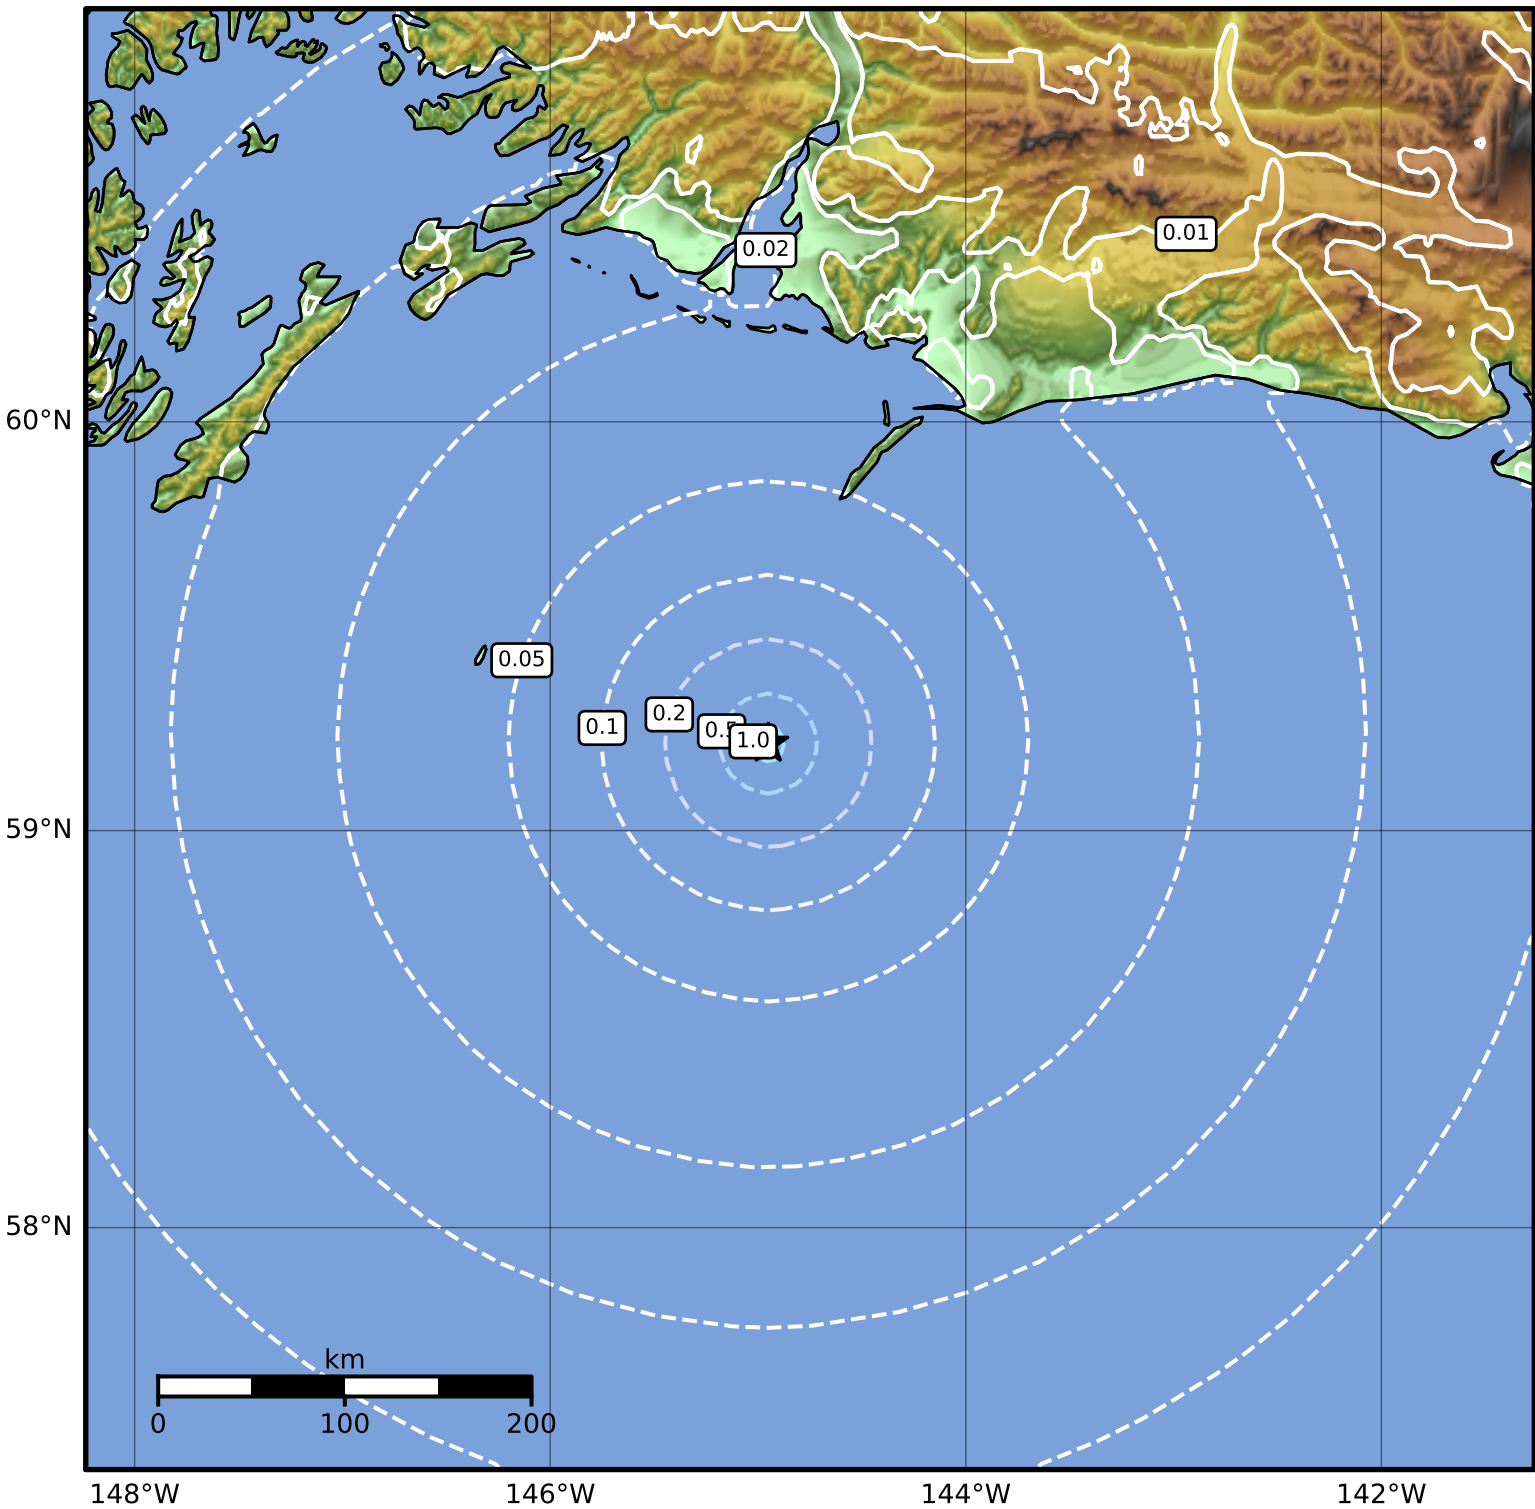

0.3 Second Peak Spectral Acceleration Map Alaska Earthquake Center  
 ShakeMap: 81 km (50 miles) ESE of Middleton Island  
 Apr 29, 2023 03:27:14 UTC M3.7 N59.22 W144.95 Depth: 10.0km ID:ak0235guwev3

<b>SA(0.3) (%g)</b>	<b>0.1</b>	<b>0.2</b>	<b>0.5</b>	<b>1</b>	<b>2</b>	<b>5</b>	<b>10</b>	<b>20</b>	<b>50</b>	<b>100</b>	<b>200</b>
---------------------	------------	------------	------------	----------	----------	----------	-----------	-----------	-----------	------------	------------

Scale based on Worden et al. (2012)

Version 2: Processed 2023-04-29T18:21:44Z

△ Seismic Instrument ○ Reported Intensity

★ Epicenter