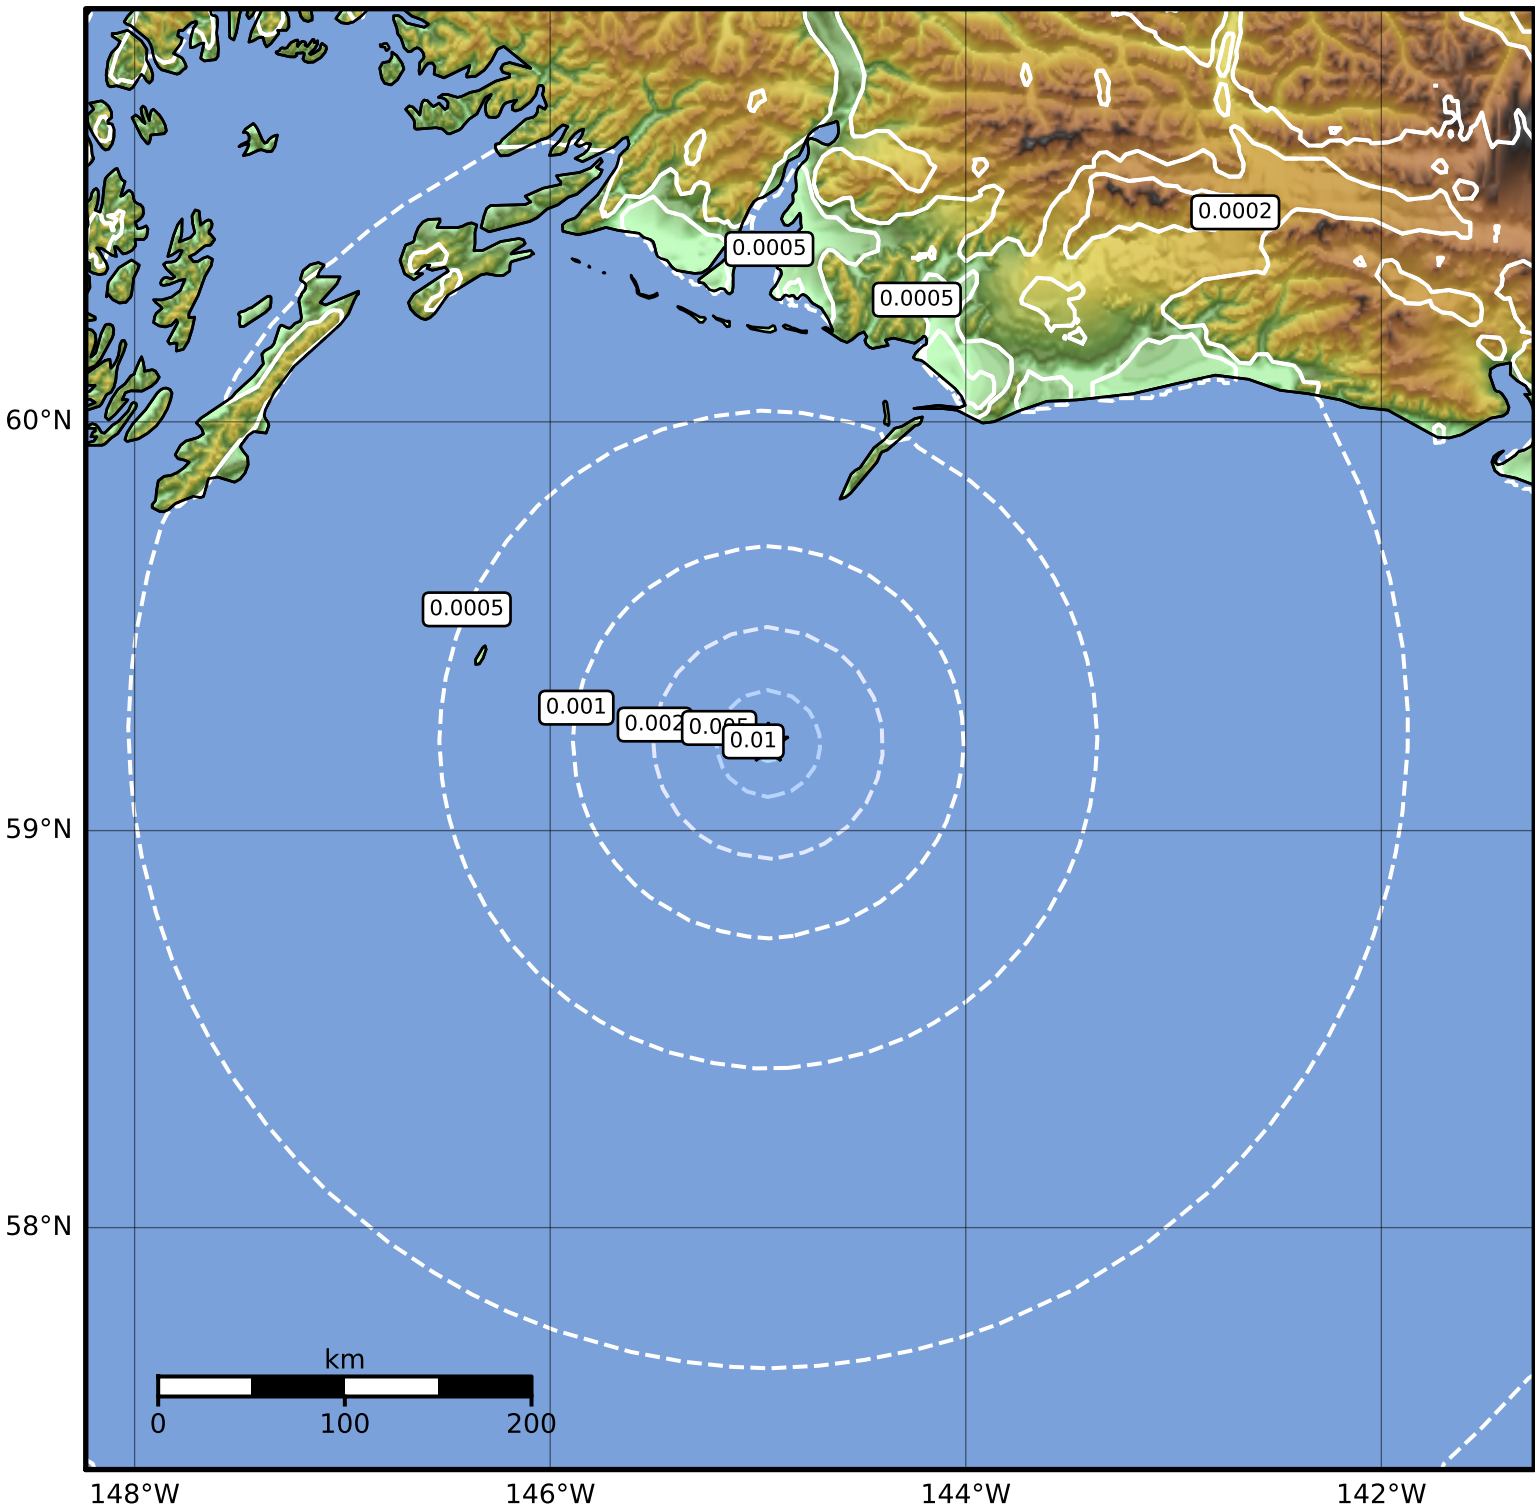

3.0 Second Peak Spectral Acceleration Map Alaska Earthquake Center
 ShakeMap: 81 km (50 miles) ESE of Middleton Island
 Apr 29, 2023 03:27:14 UTC M3.7 N59.22 W144.95 Depth: 10.0km ID:ak0235guwev3

SA(3.0) (%g)	0.1	0.2	0.5	1	2	5	10	20	50
--------------	-----	-----	-----	---	---	---	----	----	----

Scale based on Worden et al. (2012)

△ Seismic Instrument ○ Reported Intensity

★ Epicenter

Version 2: Processed 2023-04-29T18:21:44Z