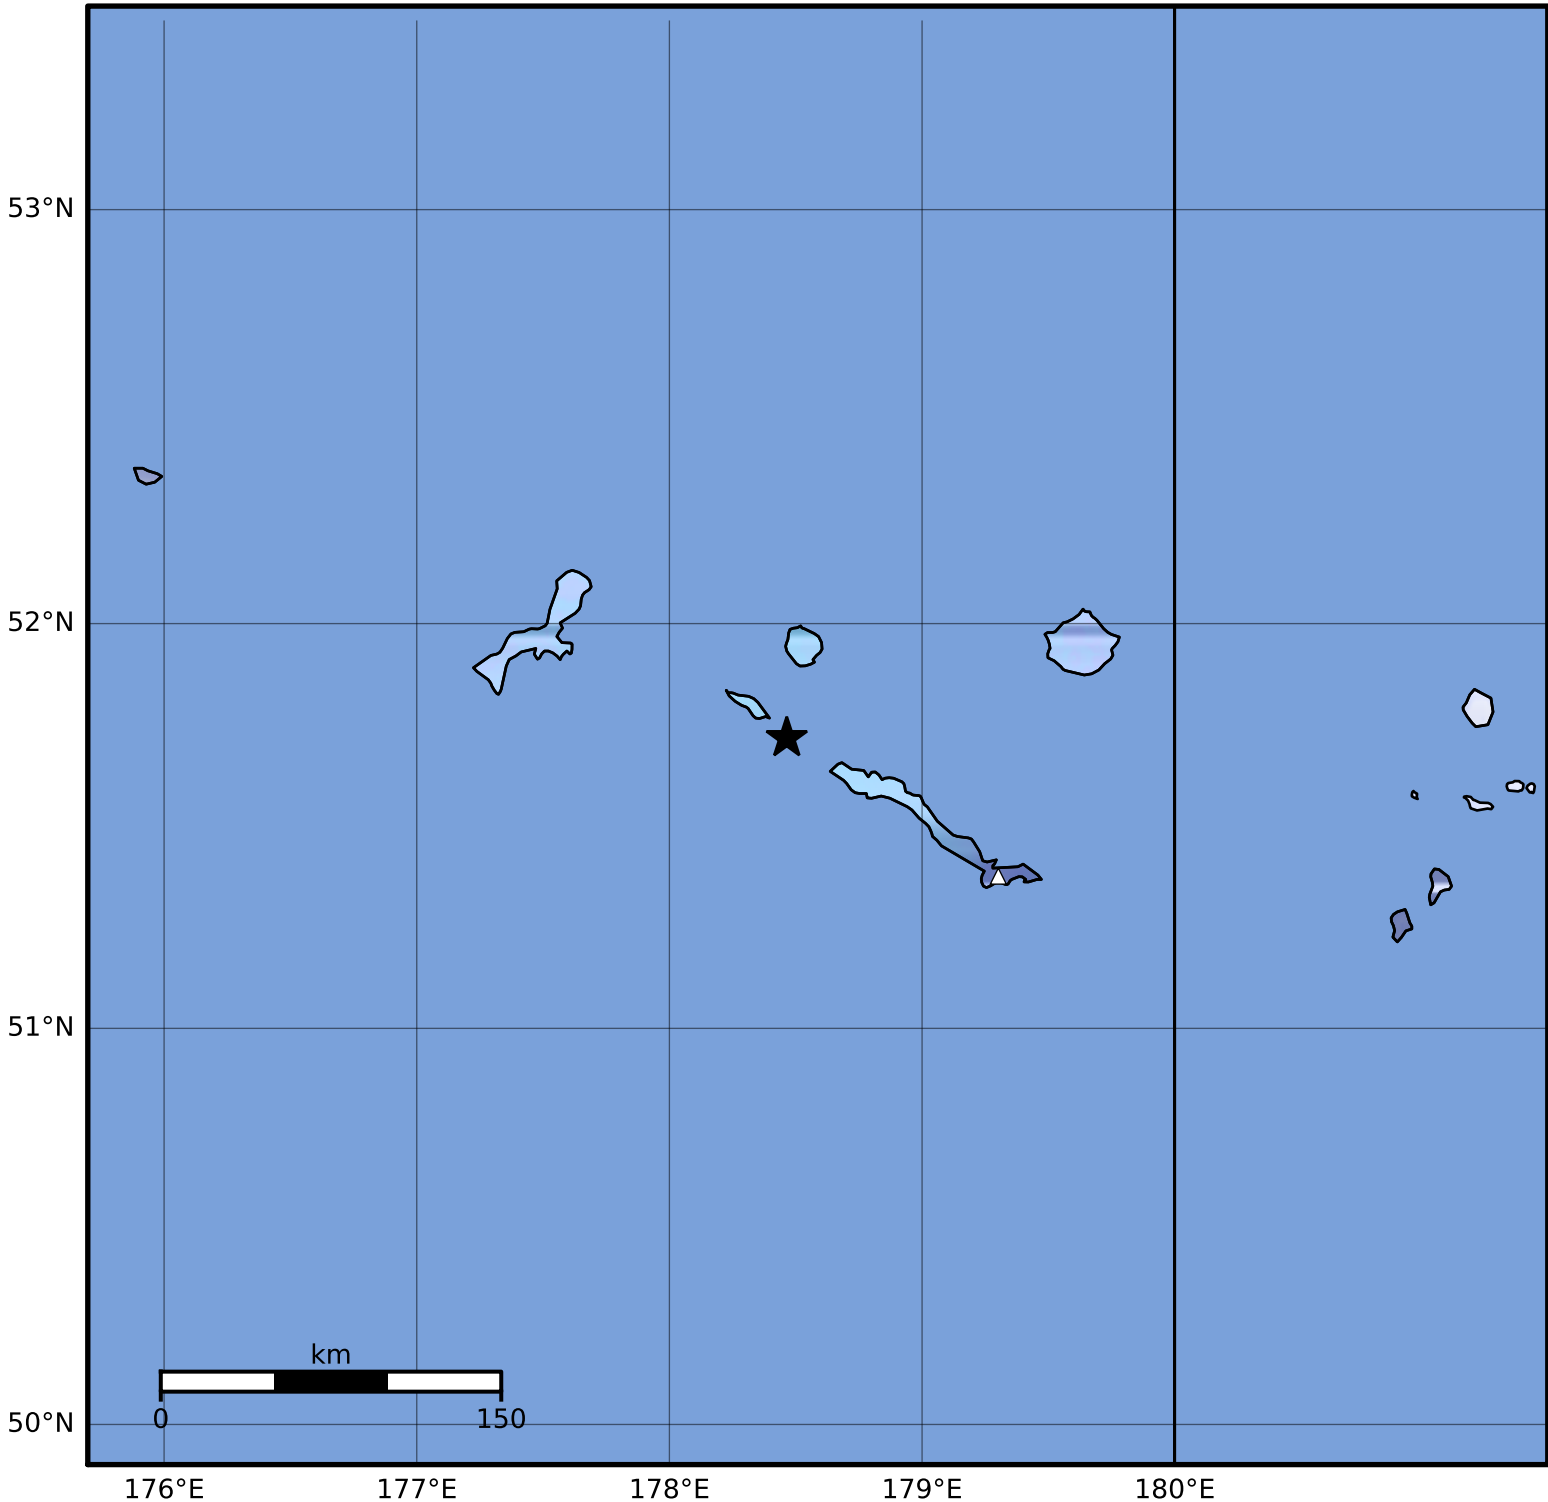

Macroseismic Intensity Map Alaska Earthquake Center
 ShakeMap: 43 km (27 miles) WNW of Amchitka
 Apr 30, 2023 04:48:16 UTC M3.7 N51.72 E178.46 Depth: 91.0km ID:ak0235ij5pba

SHAKING	Not felt	Weak	Light	Moderate	Strong	Very strong	Severe	Violent	Extreme
DAMAGE	None	None	None	Very light	Light	Moderate	Moderate/heavy	Heavy	Very heavy
PGA(%g)	<0.0464	0.297	2.76	6.2	11.5	21.5	40.1	74.7	>139
PGV(cm/s)	<0.0215	0.135	1.41	4.65	9.64	20	41.4	85.8	>178
INTENSITY	I	II-III	IV	V	VI	VII	VIII	IX	X+

Scale based on Worden et al. (2012)

Version 2: Processed 2023-04-30T19:56:30Z

△ Seismic Instrument ○ Reported Intensity

★ Epicenter