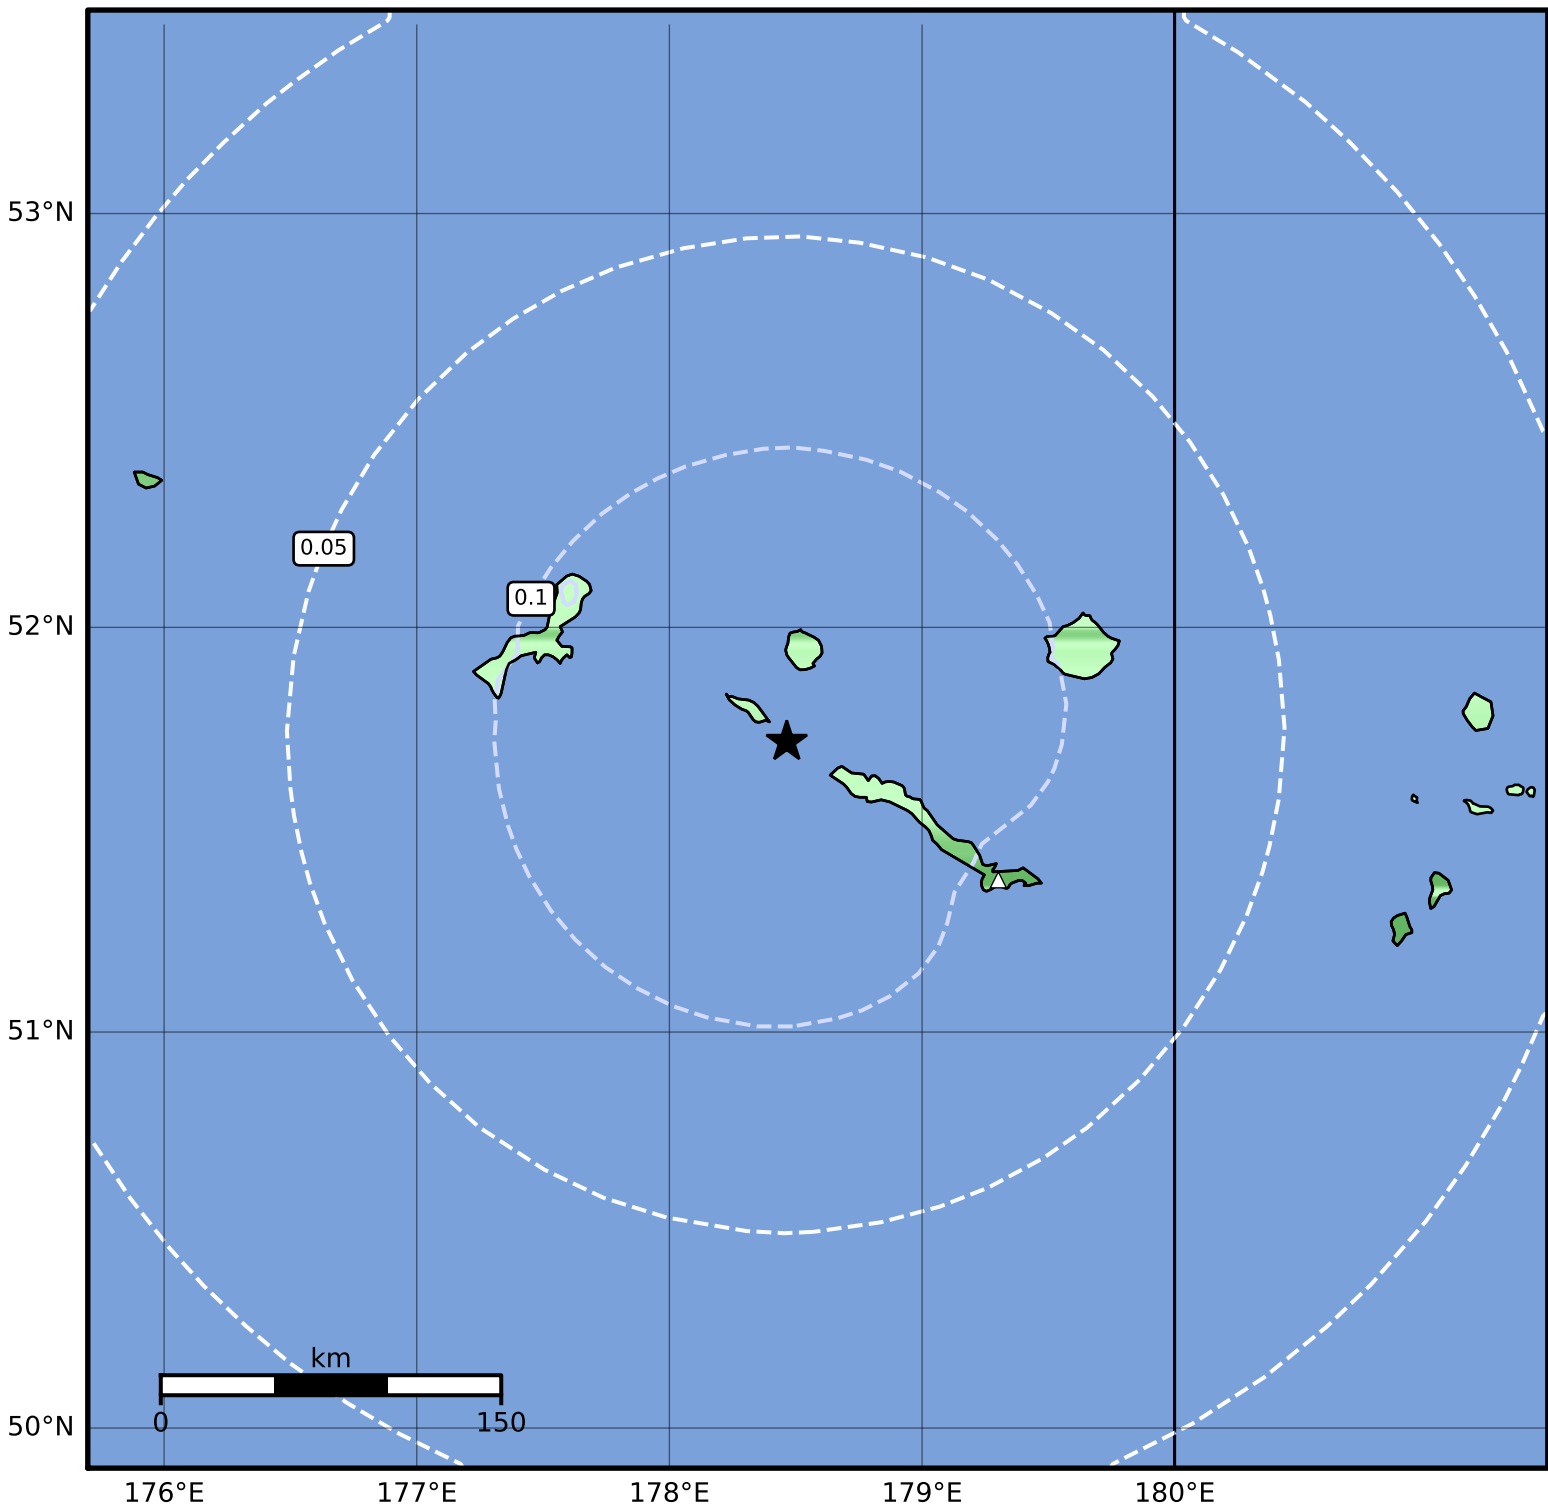

Peak Ground Acceleration Map Alaska Earthquake Center
ShakeMap: 43 km (27 miles) WNW of Amchitka
Apr 30, 2023 04:48:16 UTC M3.7 N51.72 E178.46 Depth: 91.0km ID:ak0235ij5pba

PGA (%g)	0.1	0.2	0.5	1	2	5	10	20	50	100	200
----------	-----	-----	-----	---	---	---	----	----	----	-----	-----

Scale based on Worden et al. (2012)

Version 2: Processed 2023-04-30T19:56:30Z

△ Seismic Instrument ○ Reported Intensity

★ Epicenter