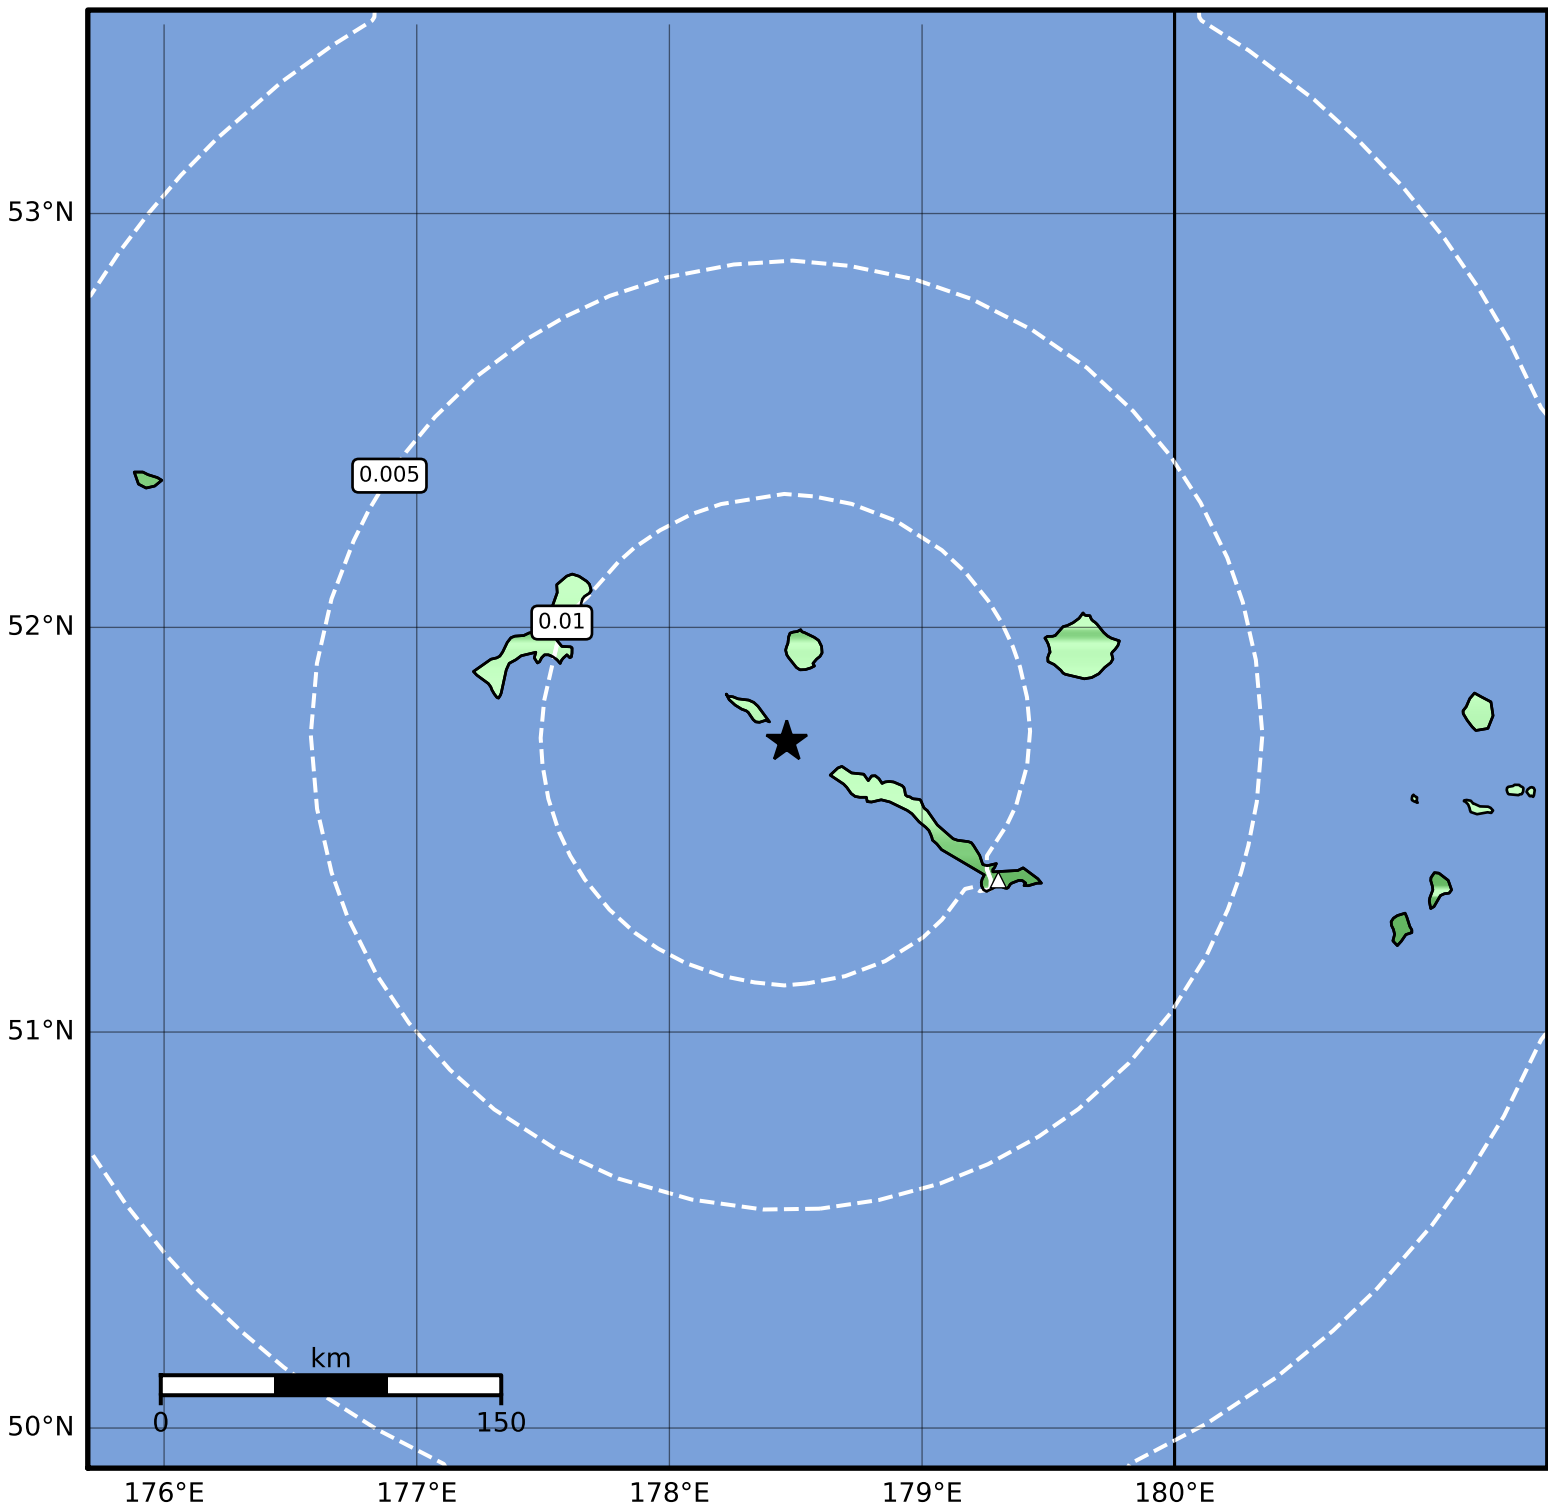

Peak Ground Velocity Map Alaska Earthquake Center  
ShakeMap: 43 km (27 miles) WNW of Amchitka  
Apr 30, 2023 04:48:16 UTC M3.7 N51.72 E178.46 Depth: 91.0km ID:ak0235ij5pba

Scale based on Worden et al. (2012)

Version 2: Processed 2023-04-30T19:56:30Z

△ Seismic Instrument ○ Reported Intensity

★ Epicenter