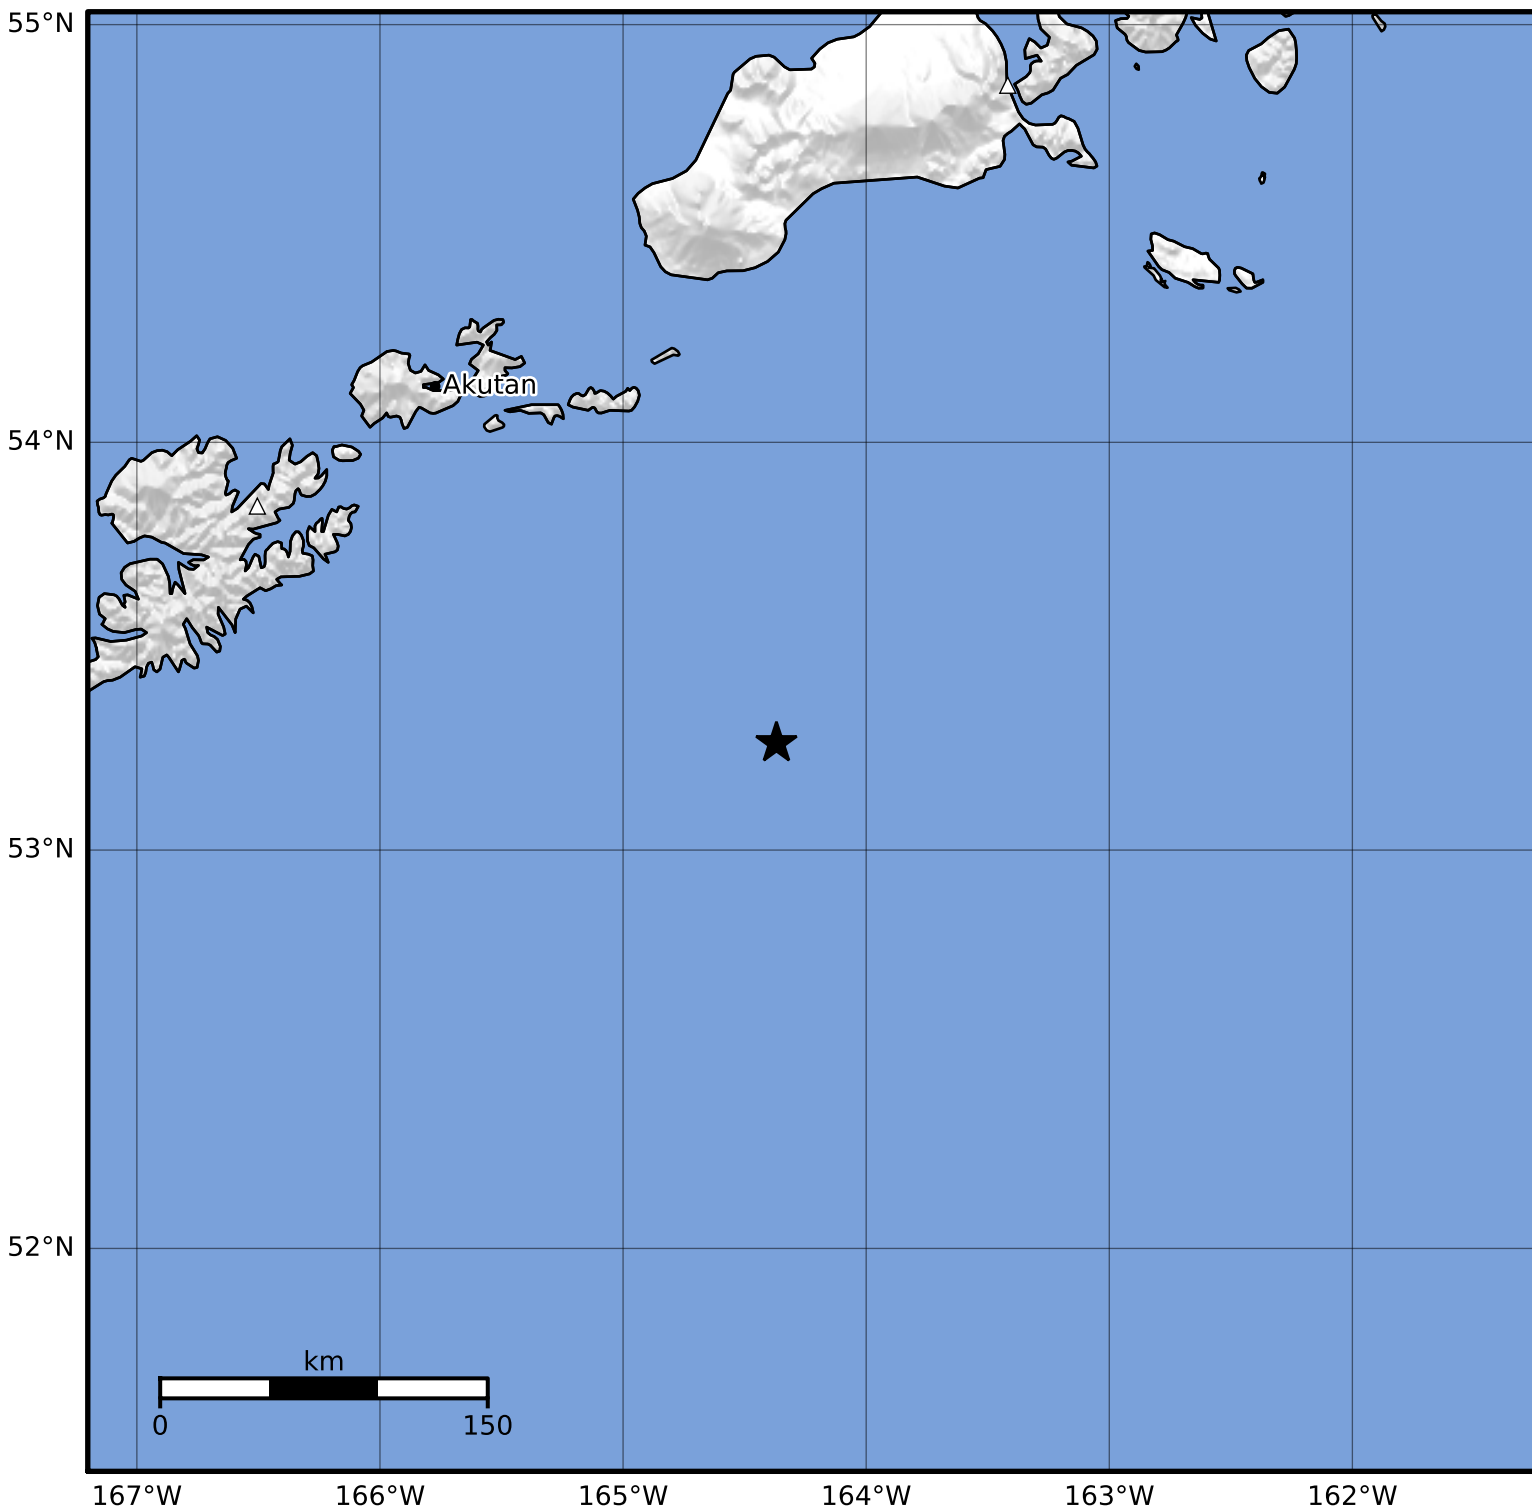

Macroseismic Intensity Map Alaska Earthquake Center  
 ShakeMap: 134 km (83 miles) SE of Akutan  
 May 03, 2023 16:52:39 UTC M3.8 N53.26 W164.37 Depth: 14.2km ID:ak0235noxumo

SHAKING	Not felt	Weak	Light	Moderate	Strong	Very strong	Severe	Violent	Extreme
DAMAGE	None	None	None	Very light	Light	Moderate	Moderate/heavy	Heavy	Very heavy
PGA(%g)	<0.0464	0.297	2.76	6.2	11.5	21.5	40.1	74.7	>139
PGV(cm/s)	<0.0215	0.135	1.41	4.65	9.64	20	41.4	85.8	>178
INTENSITY	<b>I</b>	<b>II-III</b>	<b>IV</b>	<b>V</b>	<b>VI</b>	<b>VII</b>	<b>VIII</b>	<b>IX</b>	<b>X+</b>

Scale based on Worden et al. (2012)

Version 2: Processed 2023-05-03T17:50:35Z

△ Seismic Instrument ○ Reported Intensity

★ Epicenter