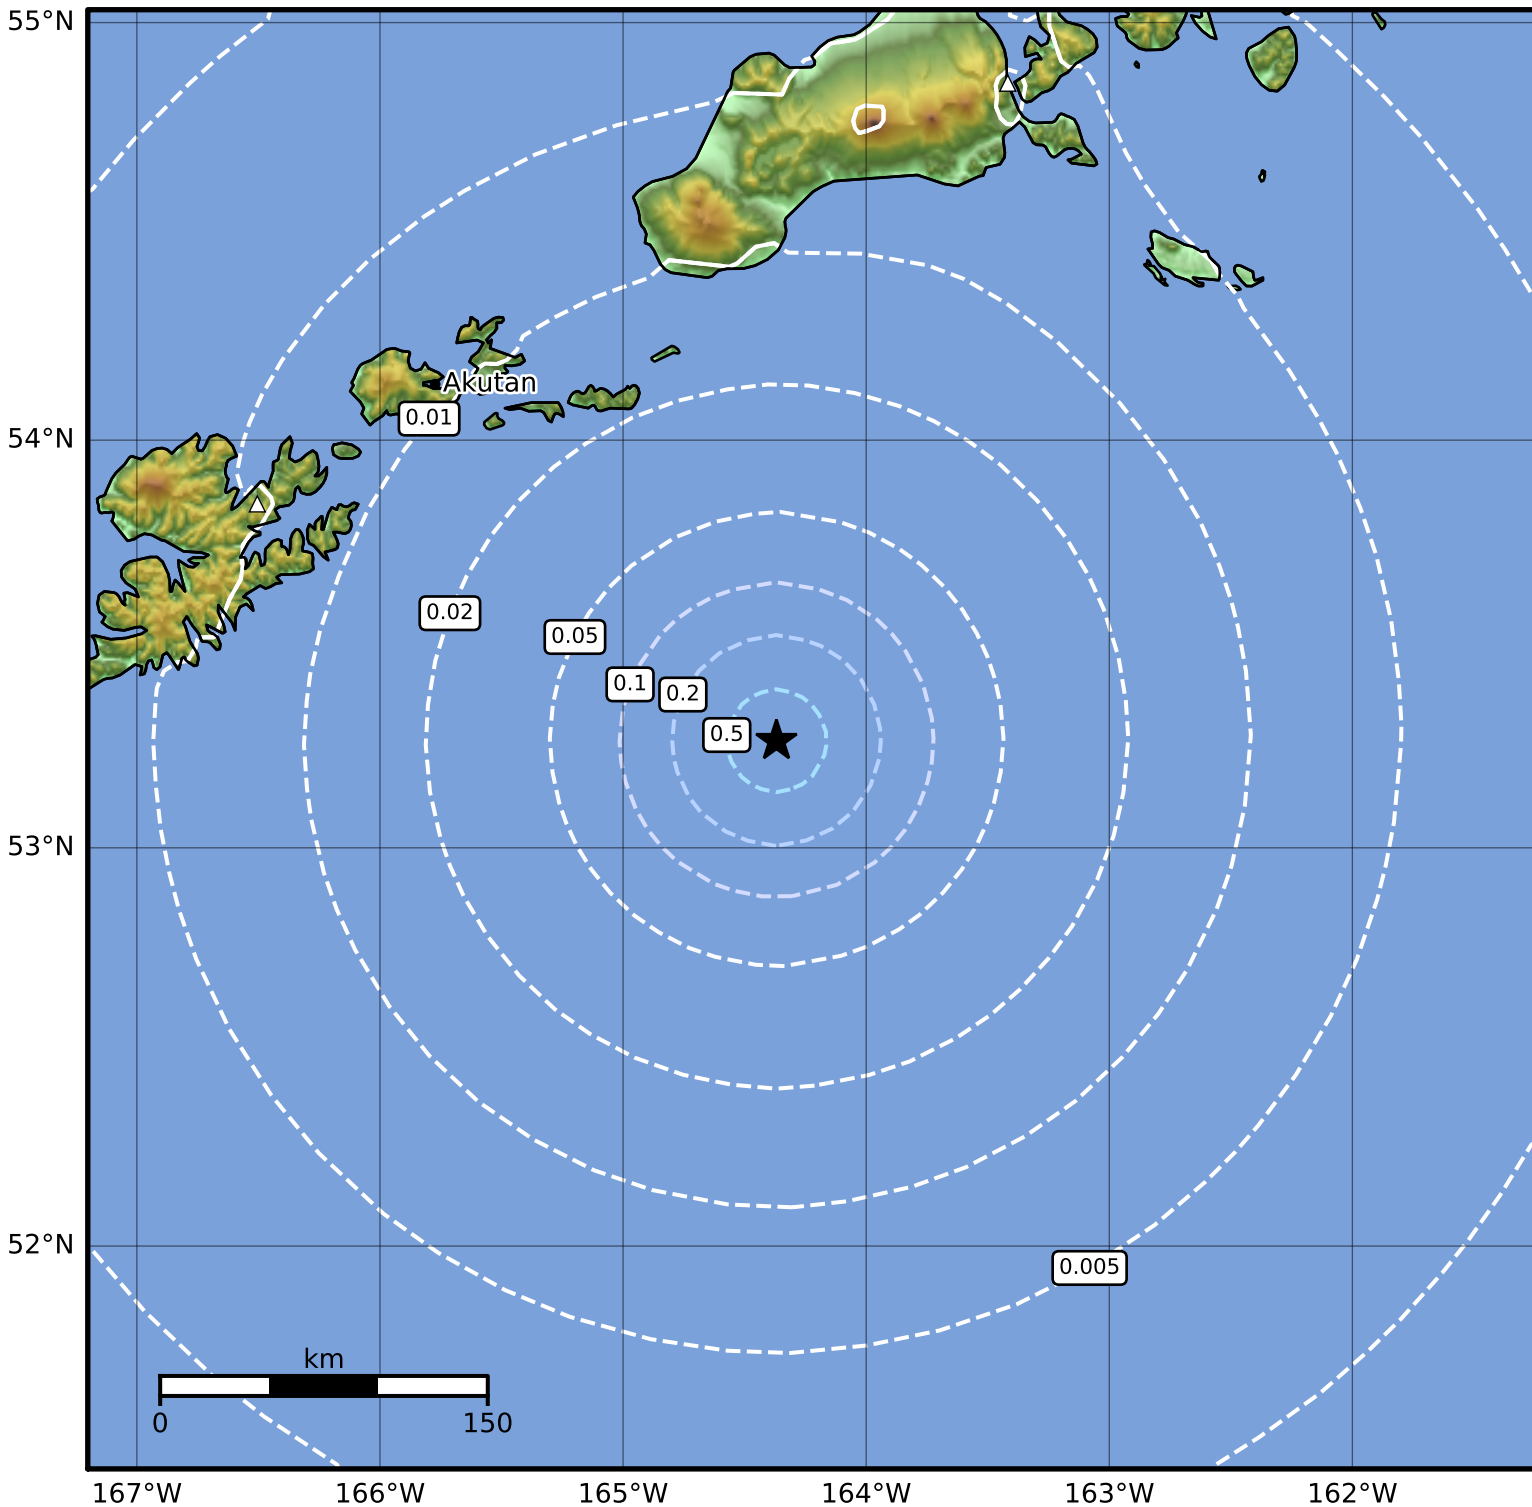

Peak Ground Acceleration Map Alaska Earthquake Center  
ShakeMap: 134 km (83 miles) SE of Akutan  
May 03, 2023 16:52:39 UTC M3.8 N53.26 W164.37 Depth: 14.2km ID:ak0235noxumo

PGA (%g)	0.1	0.2	0.5	1	2	5	10	20	50	100	200
----------	-----	-----	-----	---	---	---	----	----	----	-----	-----

Scale based on Worden et al. (2012)

Version 2: Processed 2023-05-03T17:50:35Z

△ Seismic Instrument ○ Reported Intensity

★ Epicenter