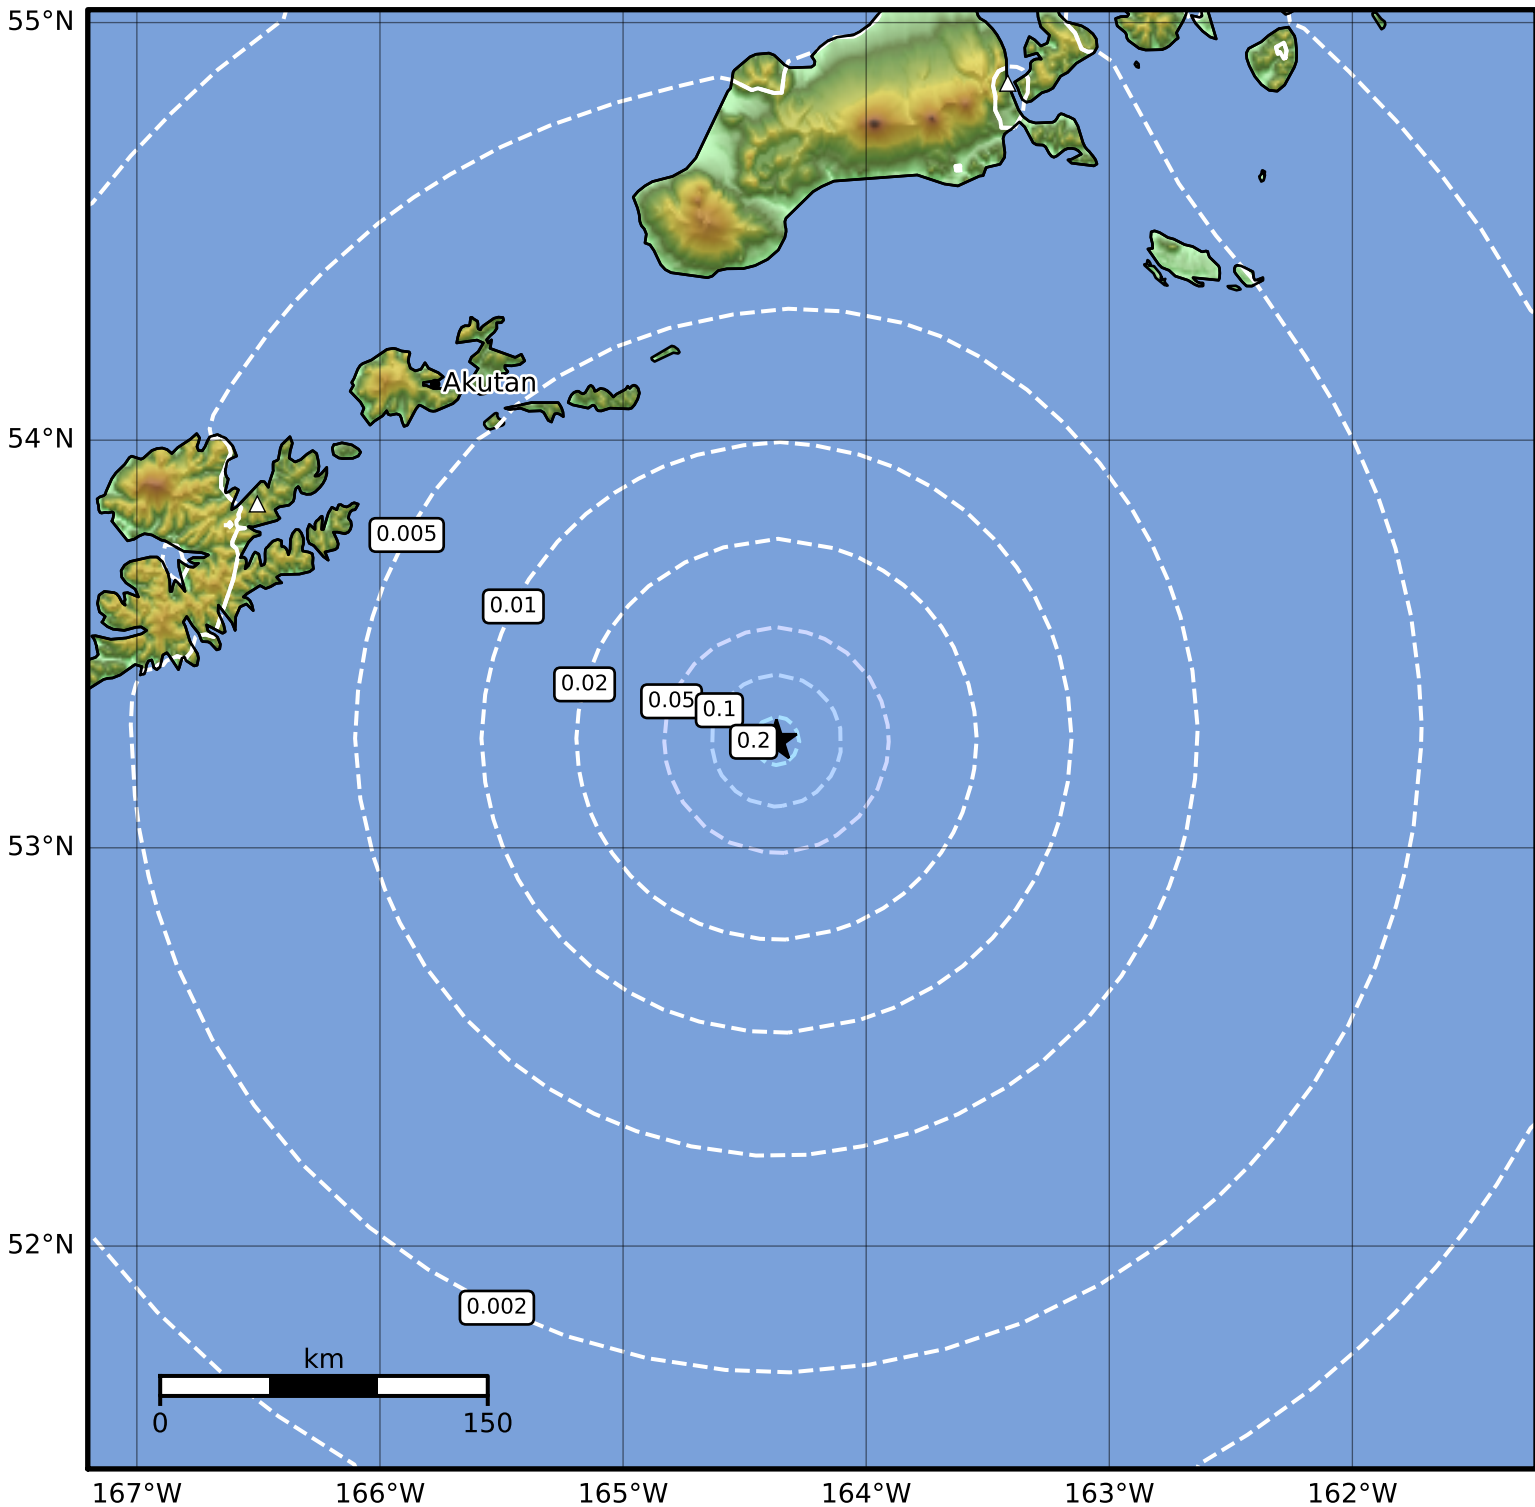

Peak Ground Velocity Map Alaska Earthquake Center
 ShakeMap: 134 km (83 miles) SE of Akutan
 May 03, 2023 16:52:39 UTC M3.8 N53.26 W164.37 Depth: 14.2km ID:ak0235noxumo

| PGV (cm/s) | 0.1 | 0.2 | 0.5 | 1 | 2 | 5 | 10 | 20 | 50 | 100 | 200 |
|------------|-----|-----|-----|---|---|---|----|----|----|-----|-----|
|------------|-----|-----|-----|---|---|---|----|----|----|-----|-----|

Scale based on Worden et al. (2012)

Version 2: Processed 2023-05-03T17:50:35Z

△ Seismic Instrument ○ Reported Intensity

★ Epicenter