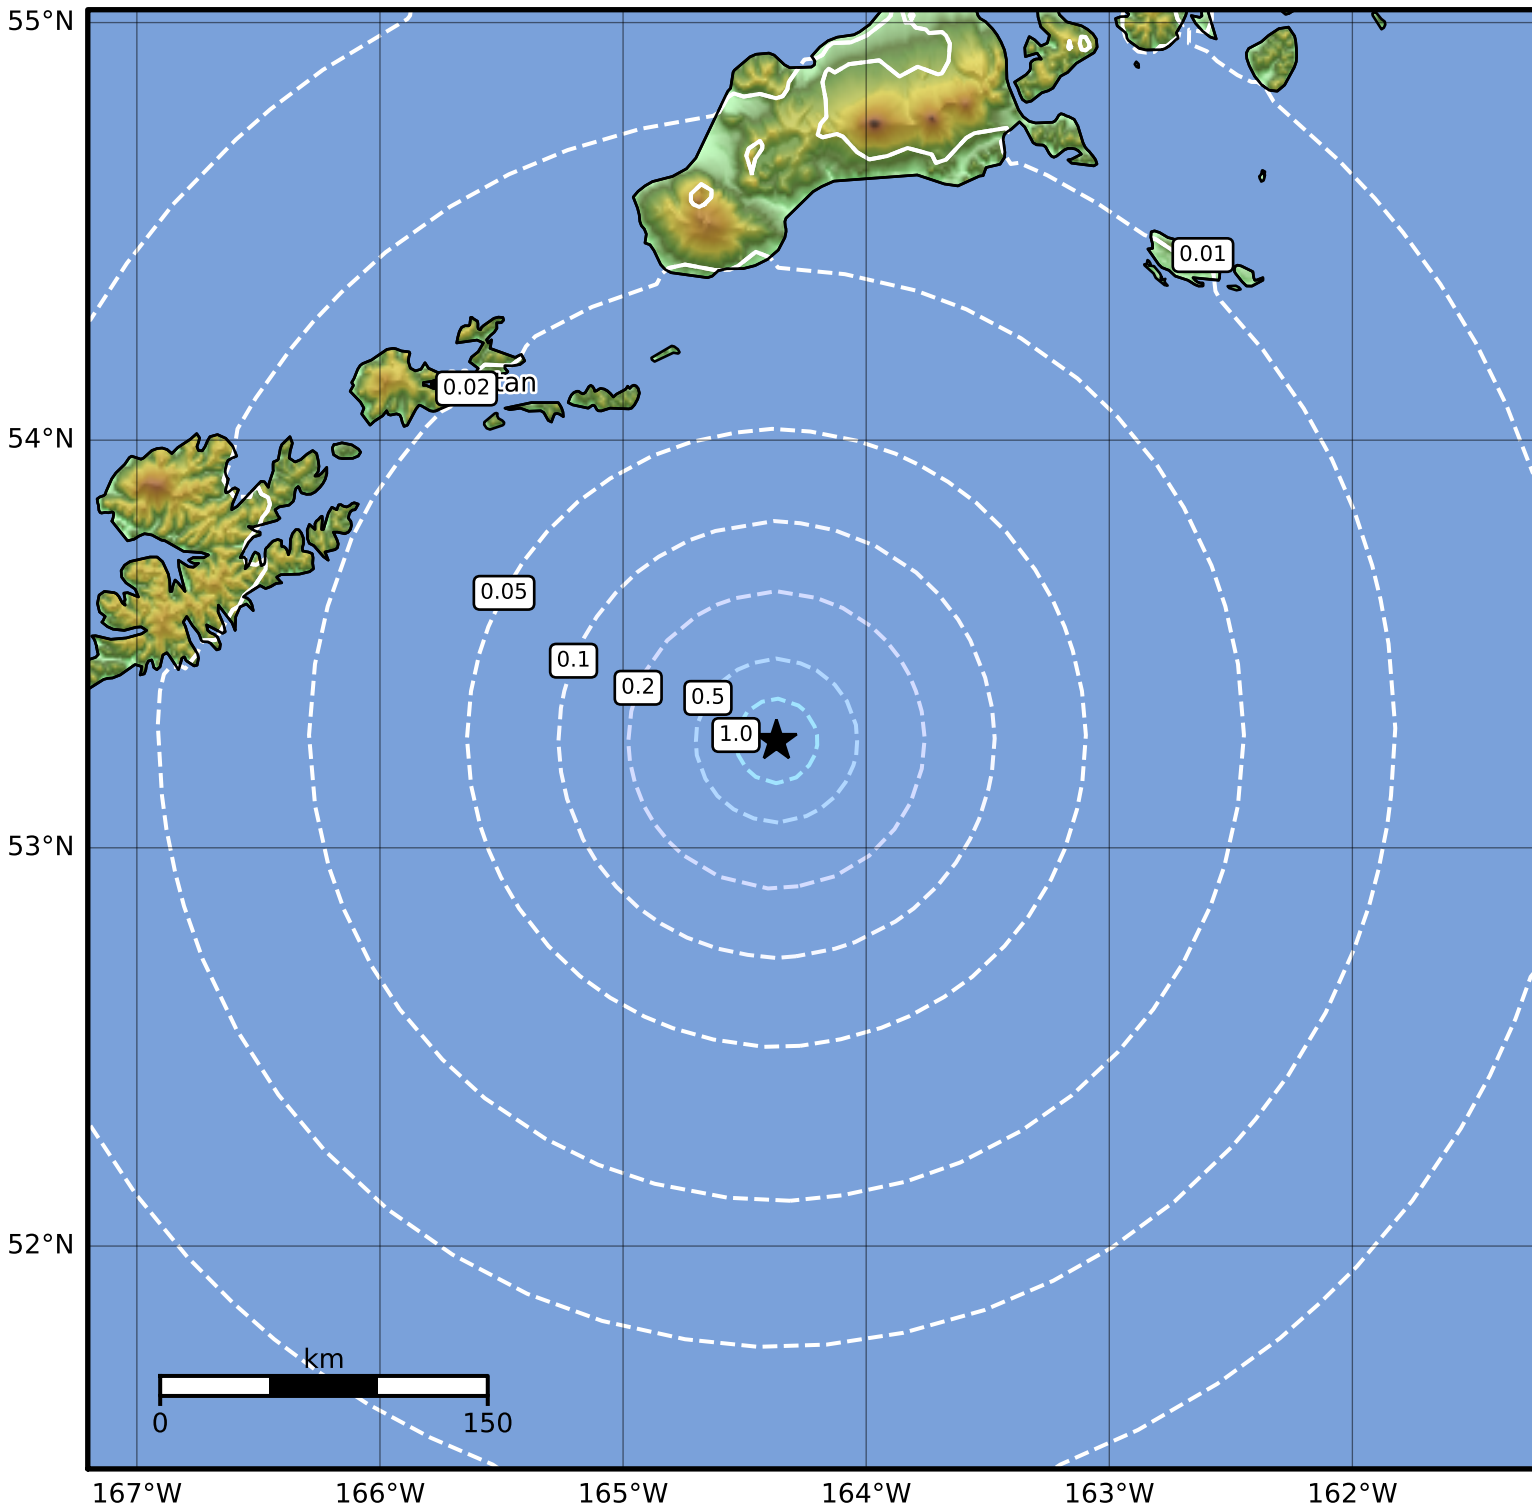

0.3 Second Peak Spectral Acceleration Map Alaska Earthquake Center
 ShakeMap: 134 km (83 miles) SE of Akutan
 May 03, 2023 16:52:39 UTC M3.8 N53.26 W164.37 Depth: 14.2km ID:ak0235noxumo

SA(0.3) (%g)	0.1	0.2	0.5	1	2	5	10	20	50	100	200
---------------------	------------	------------	------------	----------	----------	----------	-----------	-----------	-----------	------------	------------

Scale based on Worden et al. (2012)

Version 2: Processed 2023-05-03T17:50:35Z

△ Seismic Instrument ○ Reported Intensity

★ Epicenter