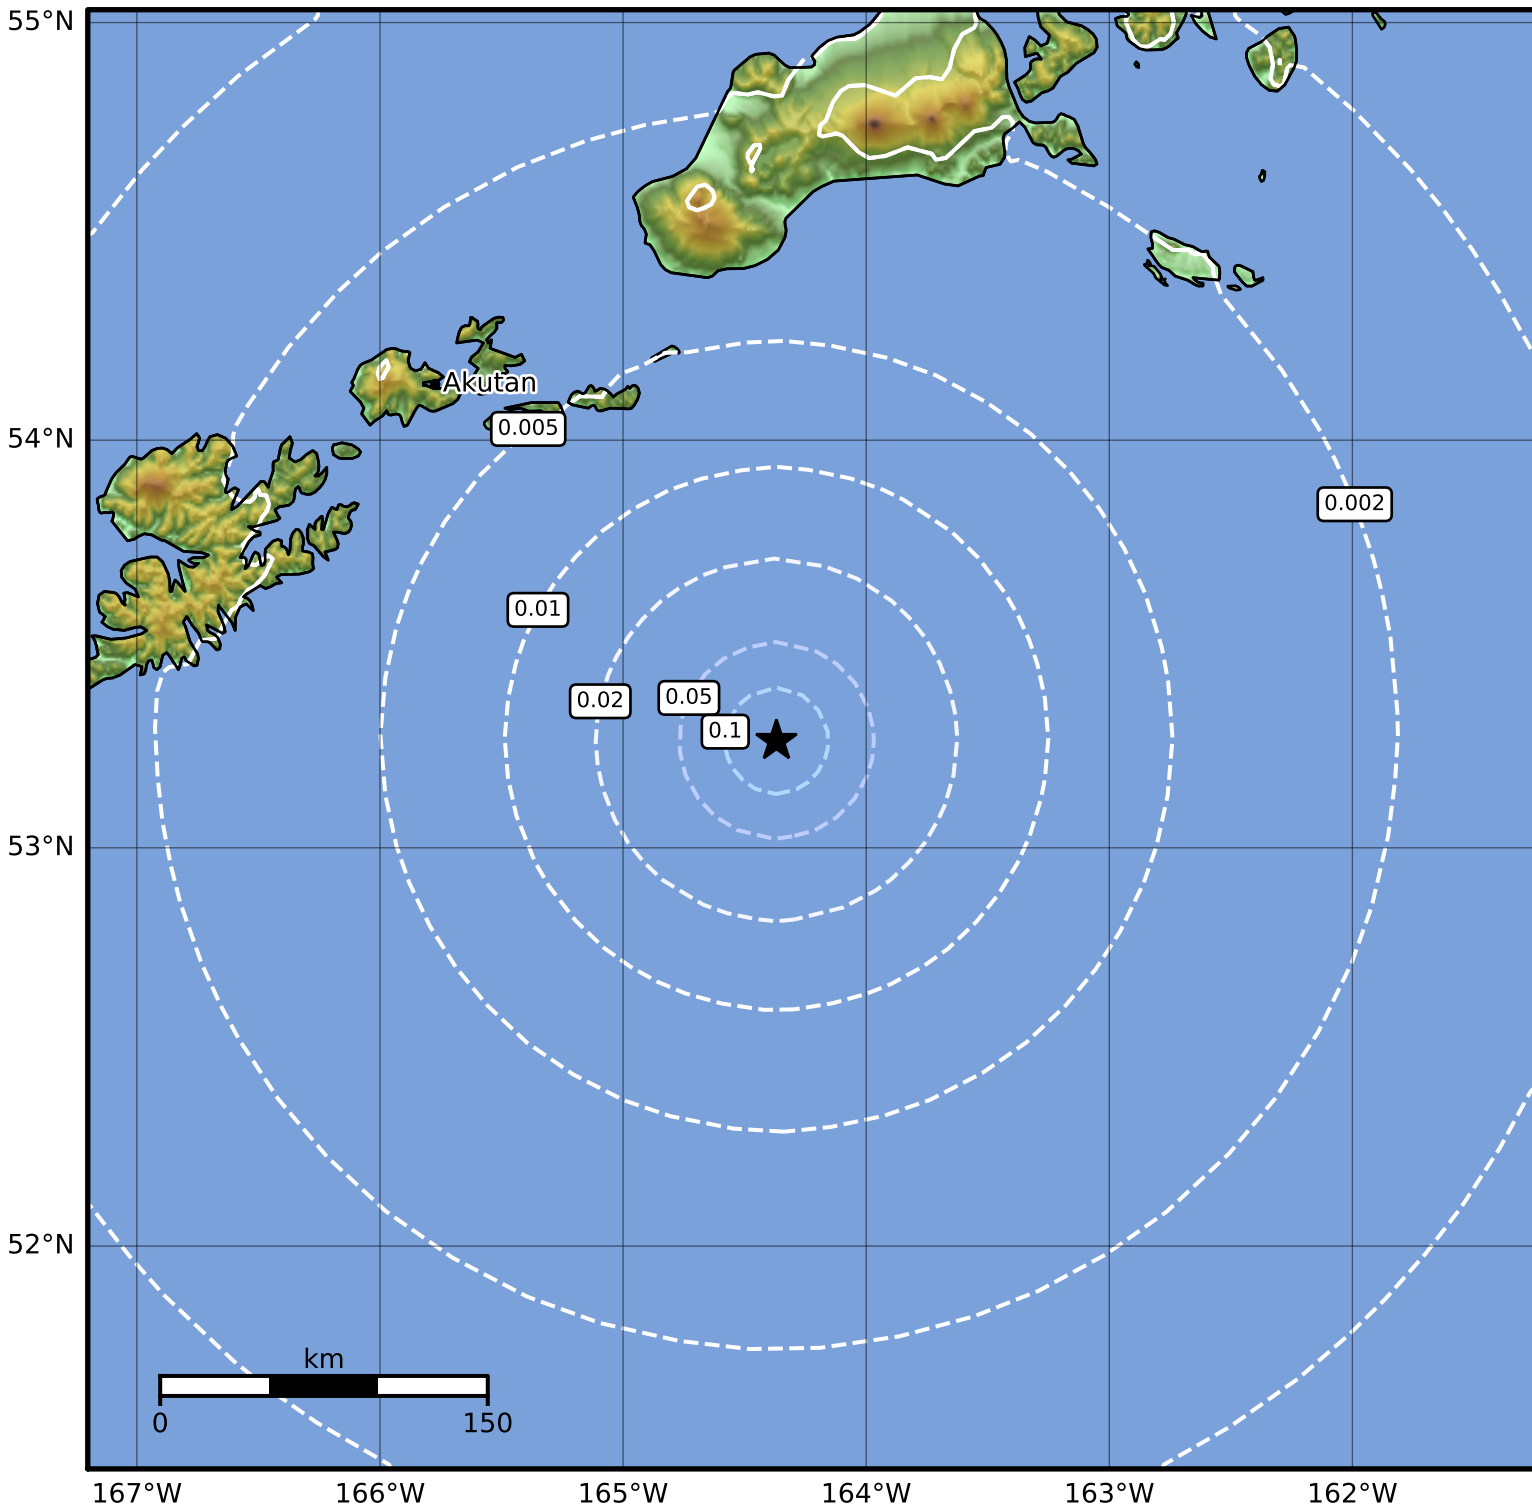

1.0 Second Peak Spectral Acceleration Map Alaska Earthquake Center
ShakeMap: 134 km (83 miles) SE of Akutan
May 03, 2023 16:52:39 UTC M3.8 N53.26 W164.37 Depth: 14.2km ID:ak0235noxumo

SA(1.0) (%g)	0.1	0.2	0.5	1	2	5	10	20	50	100	200
---------------------	------------	------------	------------	----------	----------	----------	-----------	-----------	-----------	------------	------------

Scale based on Worden et al. (2012)

△ Seismic Instrument ○ Reported Intensity

★ Epicenter

Version 2: Processed 2023-05-03T17:50:35Z