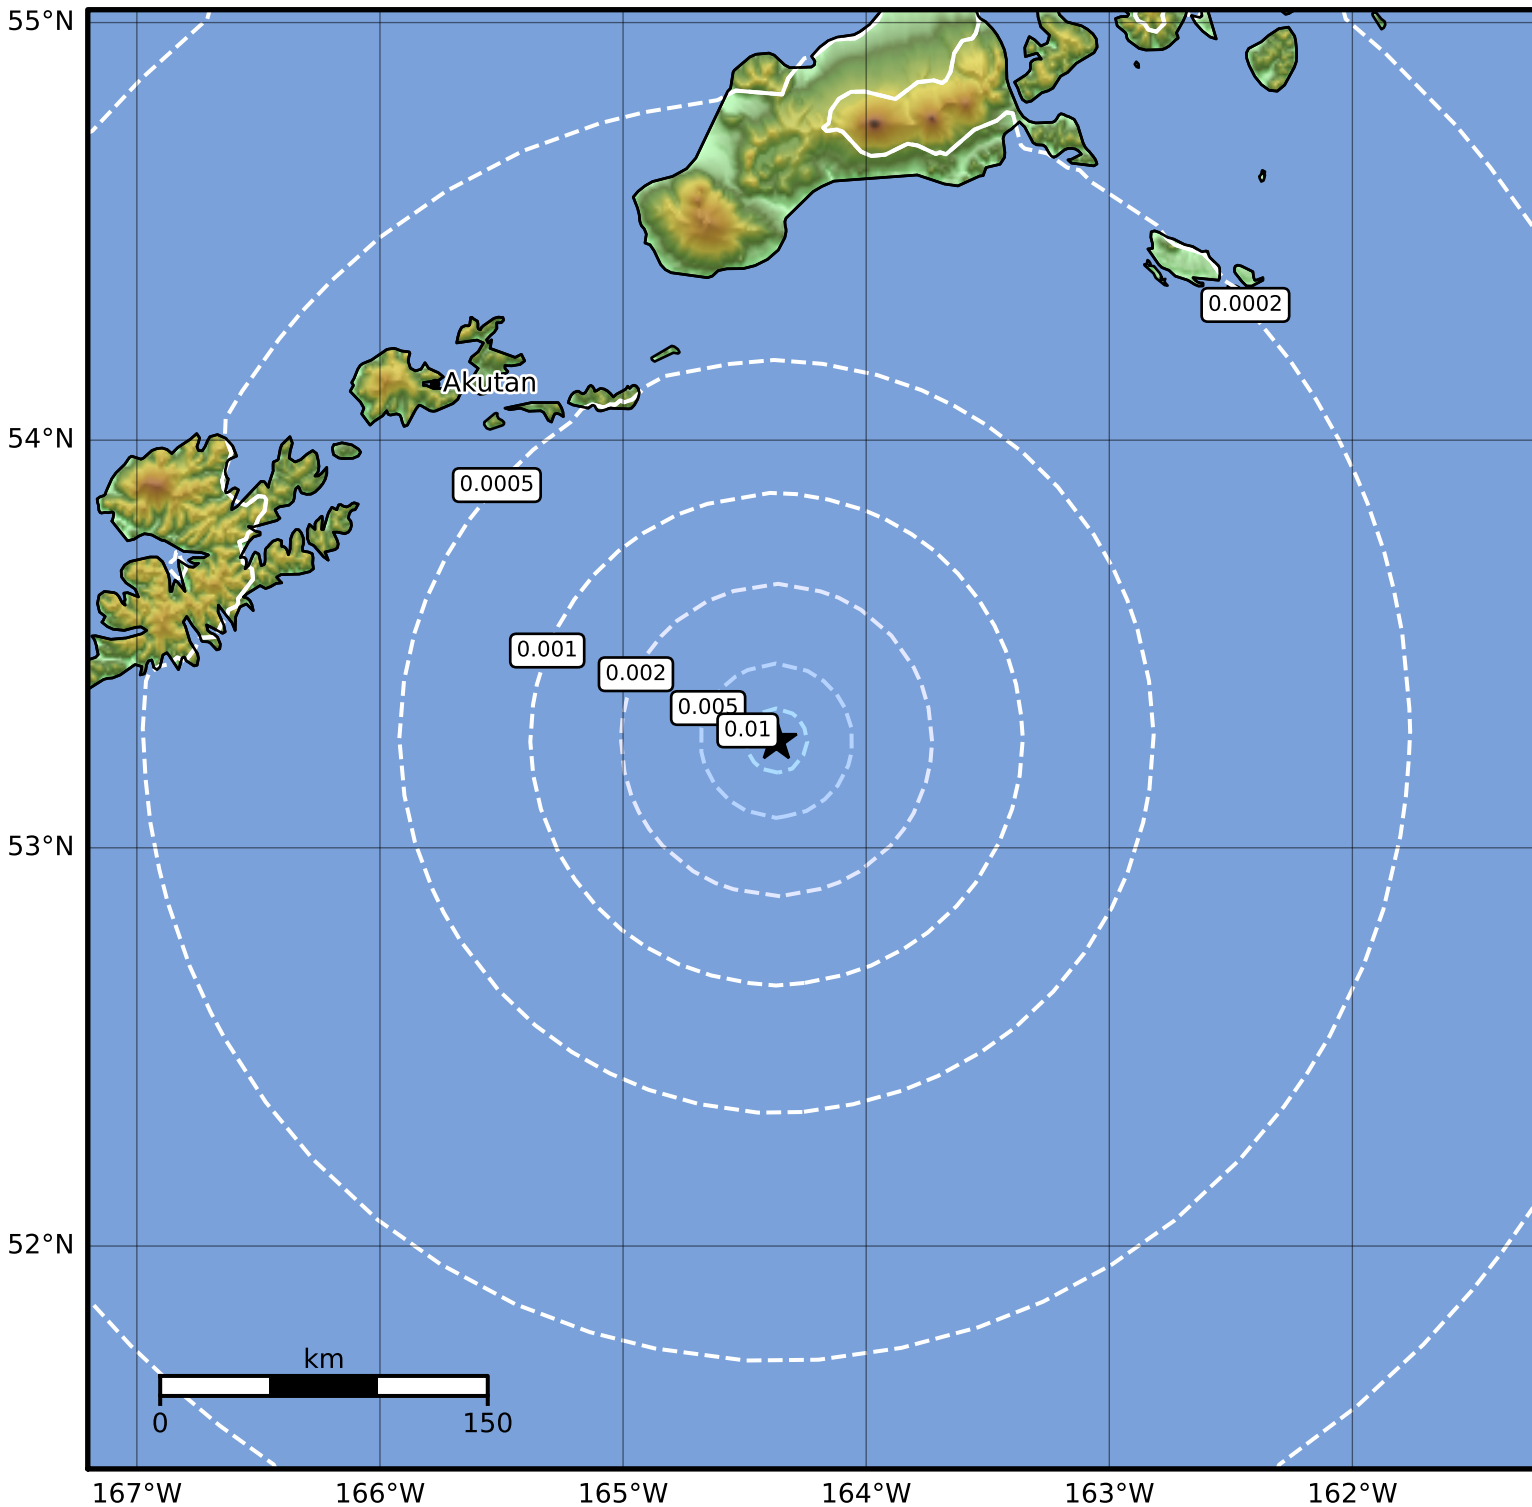

3.0 Second Peak Spectral Acceleration Map Alaska Earthquake Center
ShakeMap: 134 km (83 miles) SE of Akutan
May 03, 2023 16:52:39 UTC M3.8 N53.26 W164.37 Depth: 14.2km ID:ak0235noxumo

SA(3.0) (%g)	0.1	0.2	0.5	1	2	5	10	20	50
---------------------	------------	------------	------------	----------	----------	----------	-----------	-----------	-----------

Scale based on Worden et al. (2012)

△ Seismic Instrument ○ Reported Intensity

★ Epicenter

Version 2: Processed 2023-05-03T17:50:35Z