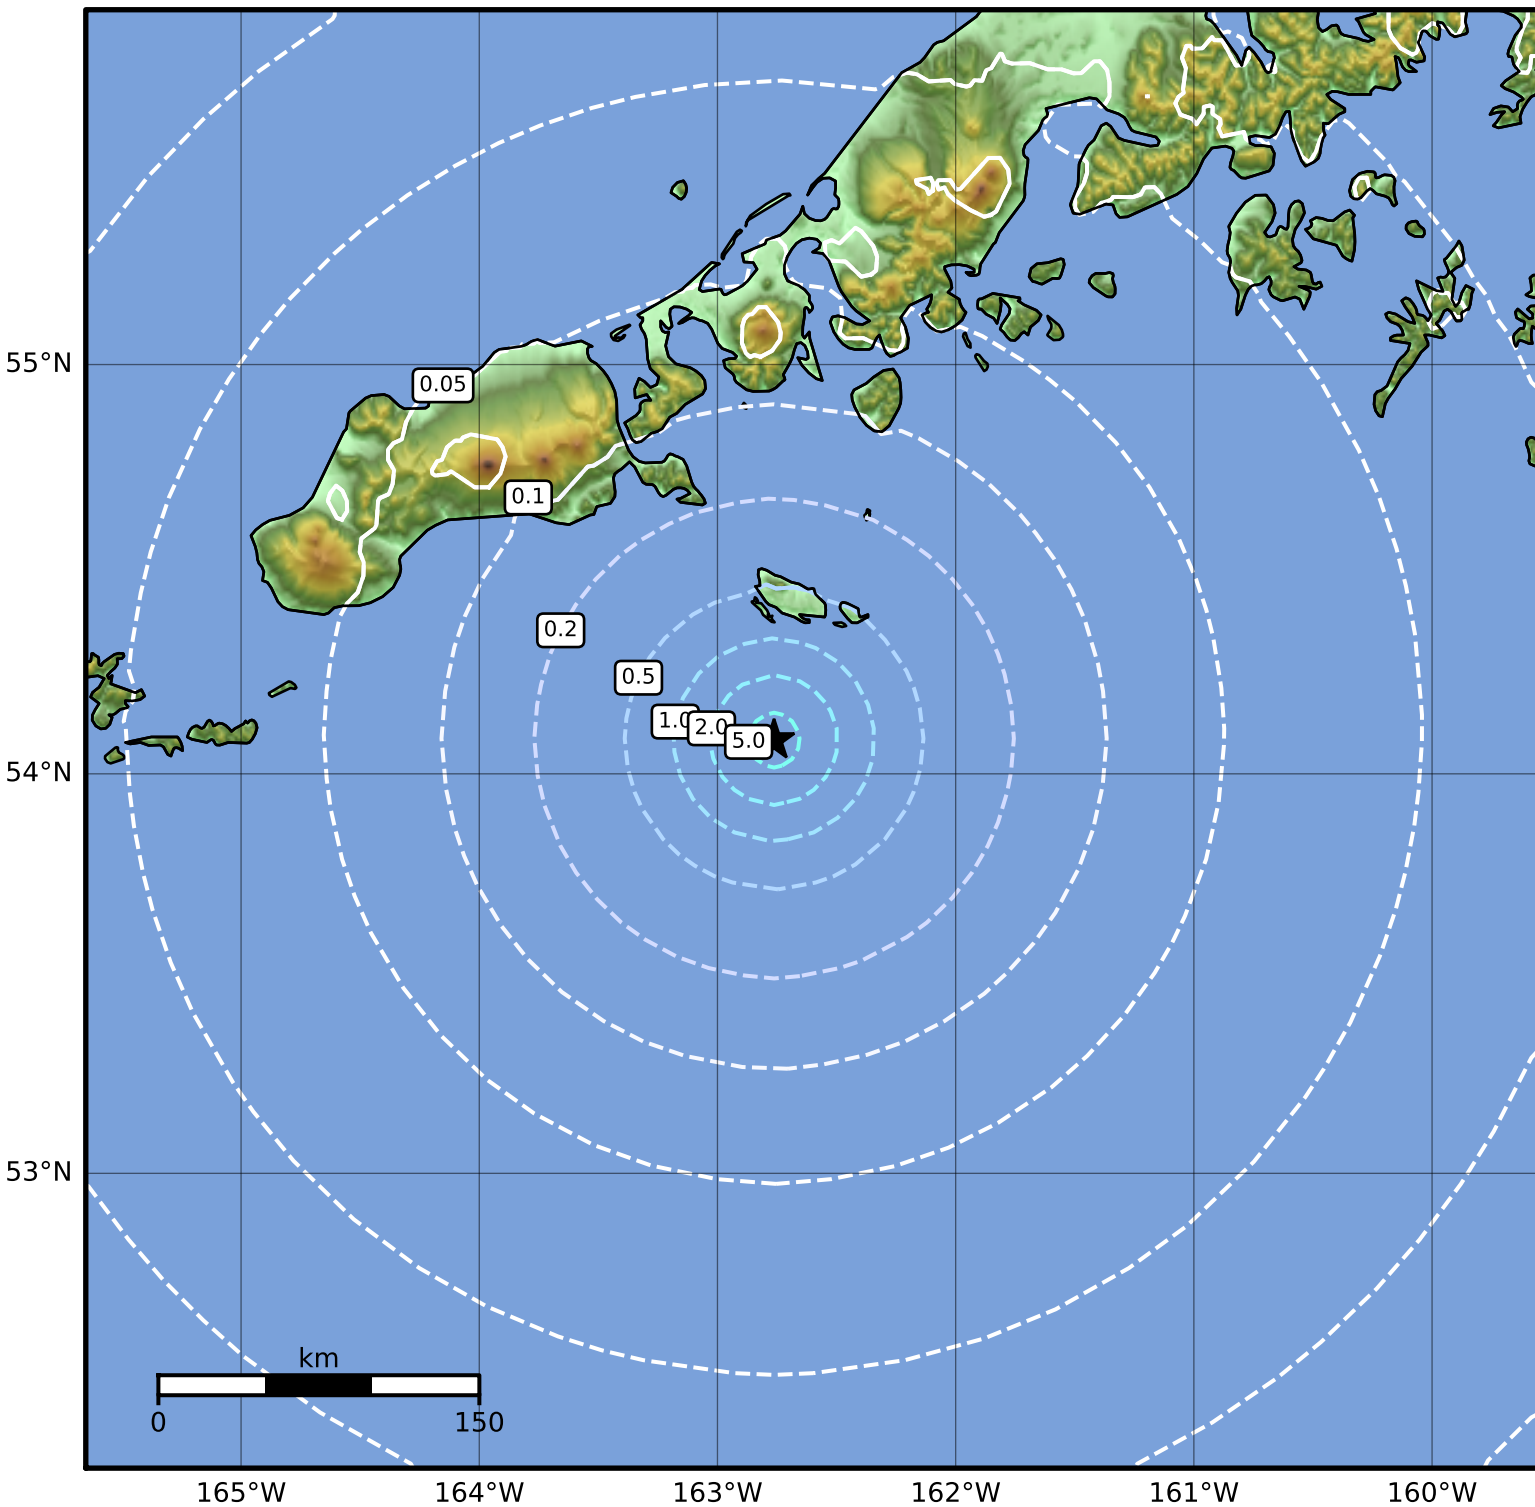

0.3 Second Peak Spectral Acceleration Map Alaska Earthquake Center  
 ShakeMap: 95 km (59 miles) SSE of False Pass  
 May 04, 2023 08:02:10 UTC M4.2 N54.08 W162.76 Depth: 8.9km ID:ak0235p7eyl4

<b>SA(0.3) (%g)</b>	<b>0.1</b>	<b>0.2</b>	<b>0.5</b>	<b>1</b>	<b>2</b>	<b>5</b>	<b>10</b>	<b>20</b>	<b>50</b>	<b>100</b>	<b>200</b>
---------------------	------------	------------	------------	----------	----------	----------	-----------	-----------	-----------	------------	------------

Scale based on Worden et al. (2012)

Version 2: Processed 2023-05-04T15:44:19Z

△ Seismic Instrument ○ Reported Intensity

★ Epicenter