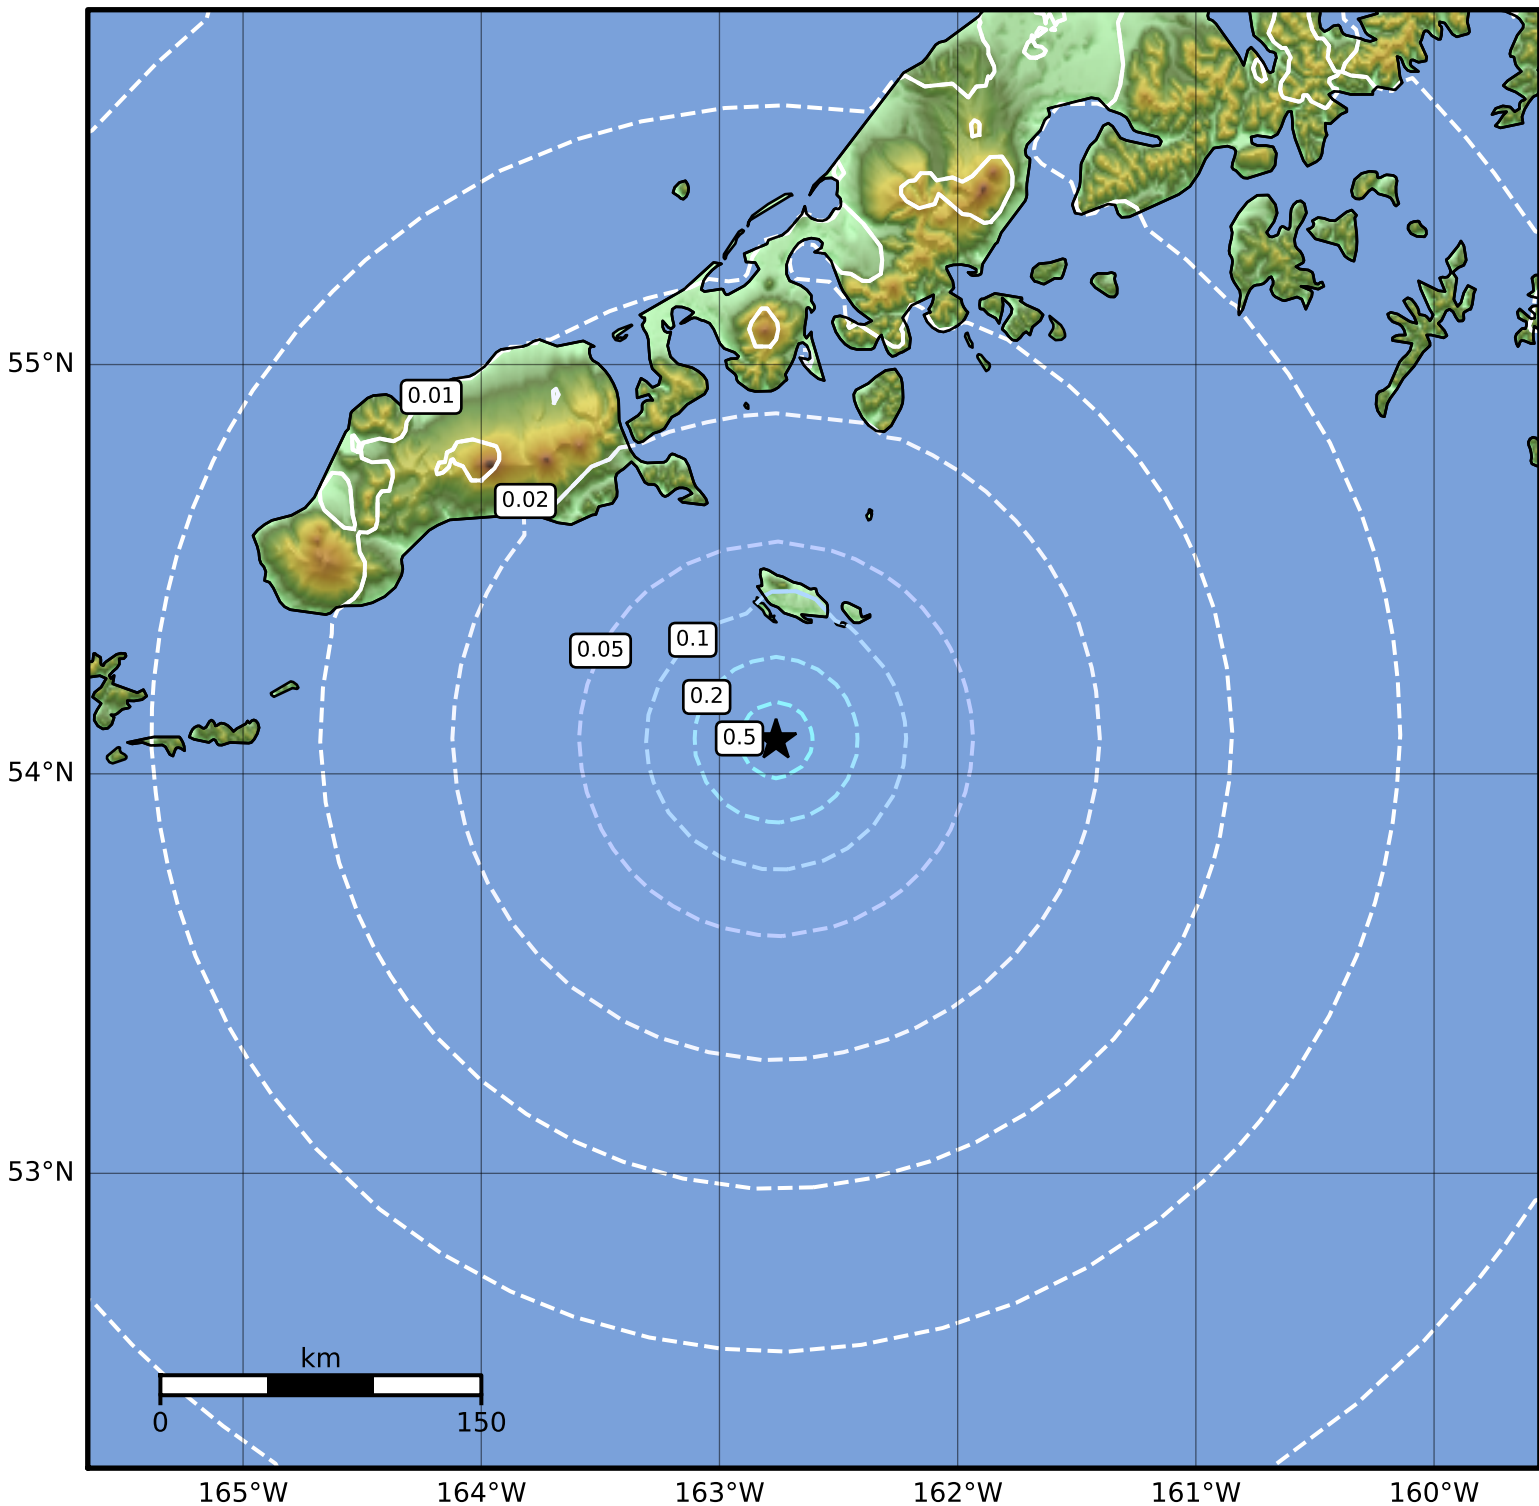

1.0 Second Peak Spectral Acceleration Map Alaska Earthquake Center
 ShakeMap: 95 km (59 miles) SSE of False Pass
 May 04, 2023 08:02:10 UTC M4.2 N54.08 W162.76 Depth: 8.9km ID:ak0235p7eyl4

SA(1.0) (%g)	0.1	0.2	0.5	1	2	5	10	20	50	100	200
--------------	-----	-----	-----	---	---	---	----	----	----	-----	-----

Scale based on Worden et al. (2012)

Version 2: Processed 2023-05-04T15:44:19Z

△ Seismic Instrument ○ Reported Intensity

★ Epicenter