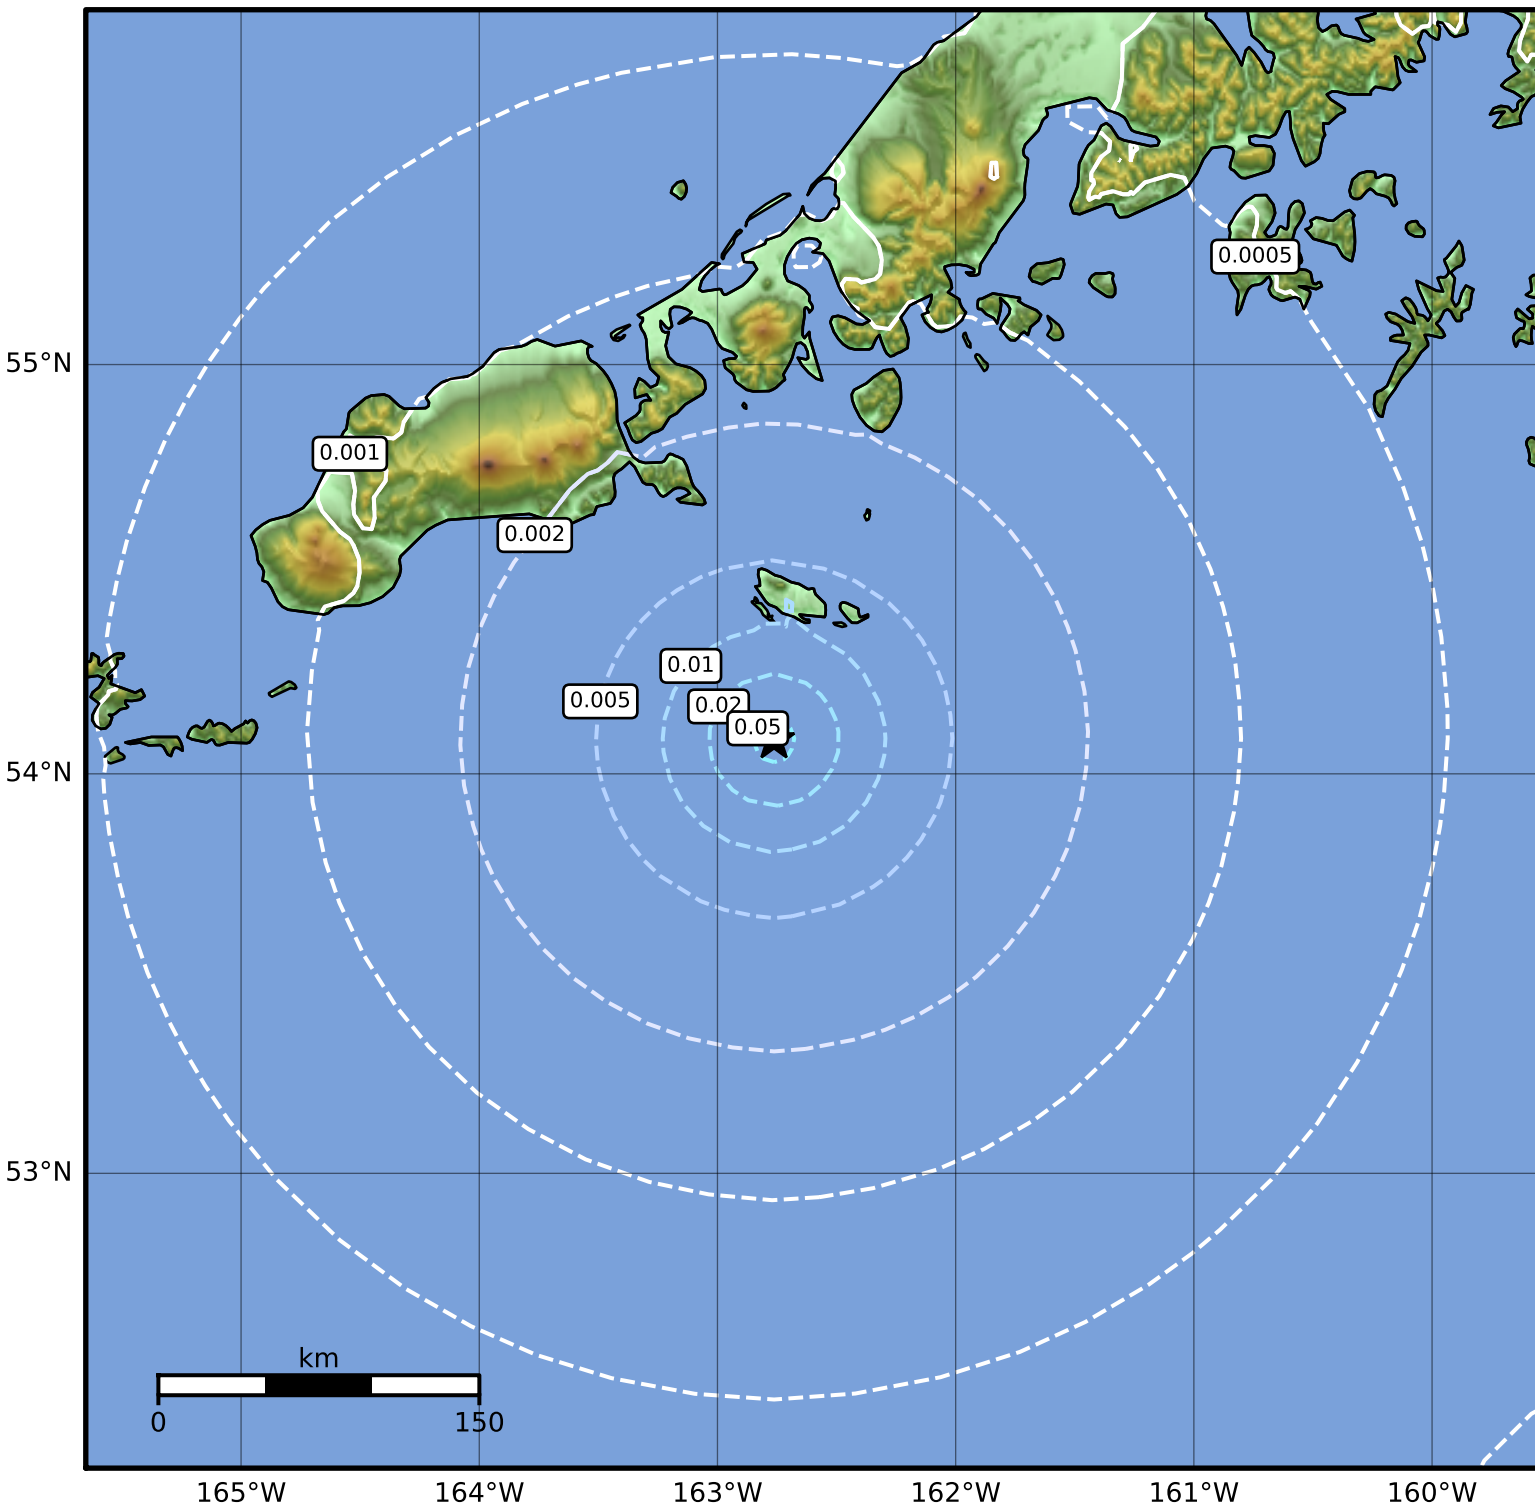

3.0 Second Peak Spectral Acceleration Map Alaska Earthquake Center
 ShakeMap: 95 km (59 miles) SSE of False Pass
 May 04, 2023 08:02:10 UTC M4.2 N54.08 W162.76 Depth: 8.9km ID:ak0235p7eyl4

SA(3.0) (%g)	0.1	0.2	0.5	1	2	5	10	20	50
--------------	-----	-----	-----	---	---	---	----	----	----

Scale based on Worden et al. (2012)

Version 2: Processed 2023-05-04T15:44:19Z

△ Seismic Instrument ○ Reported Intensity

★ Epicenter