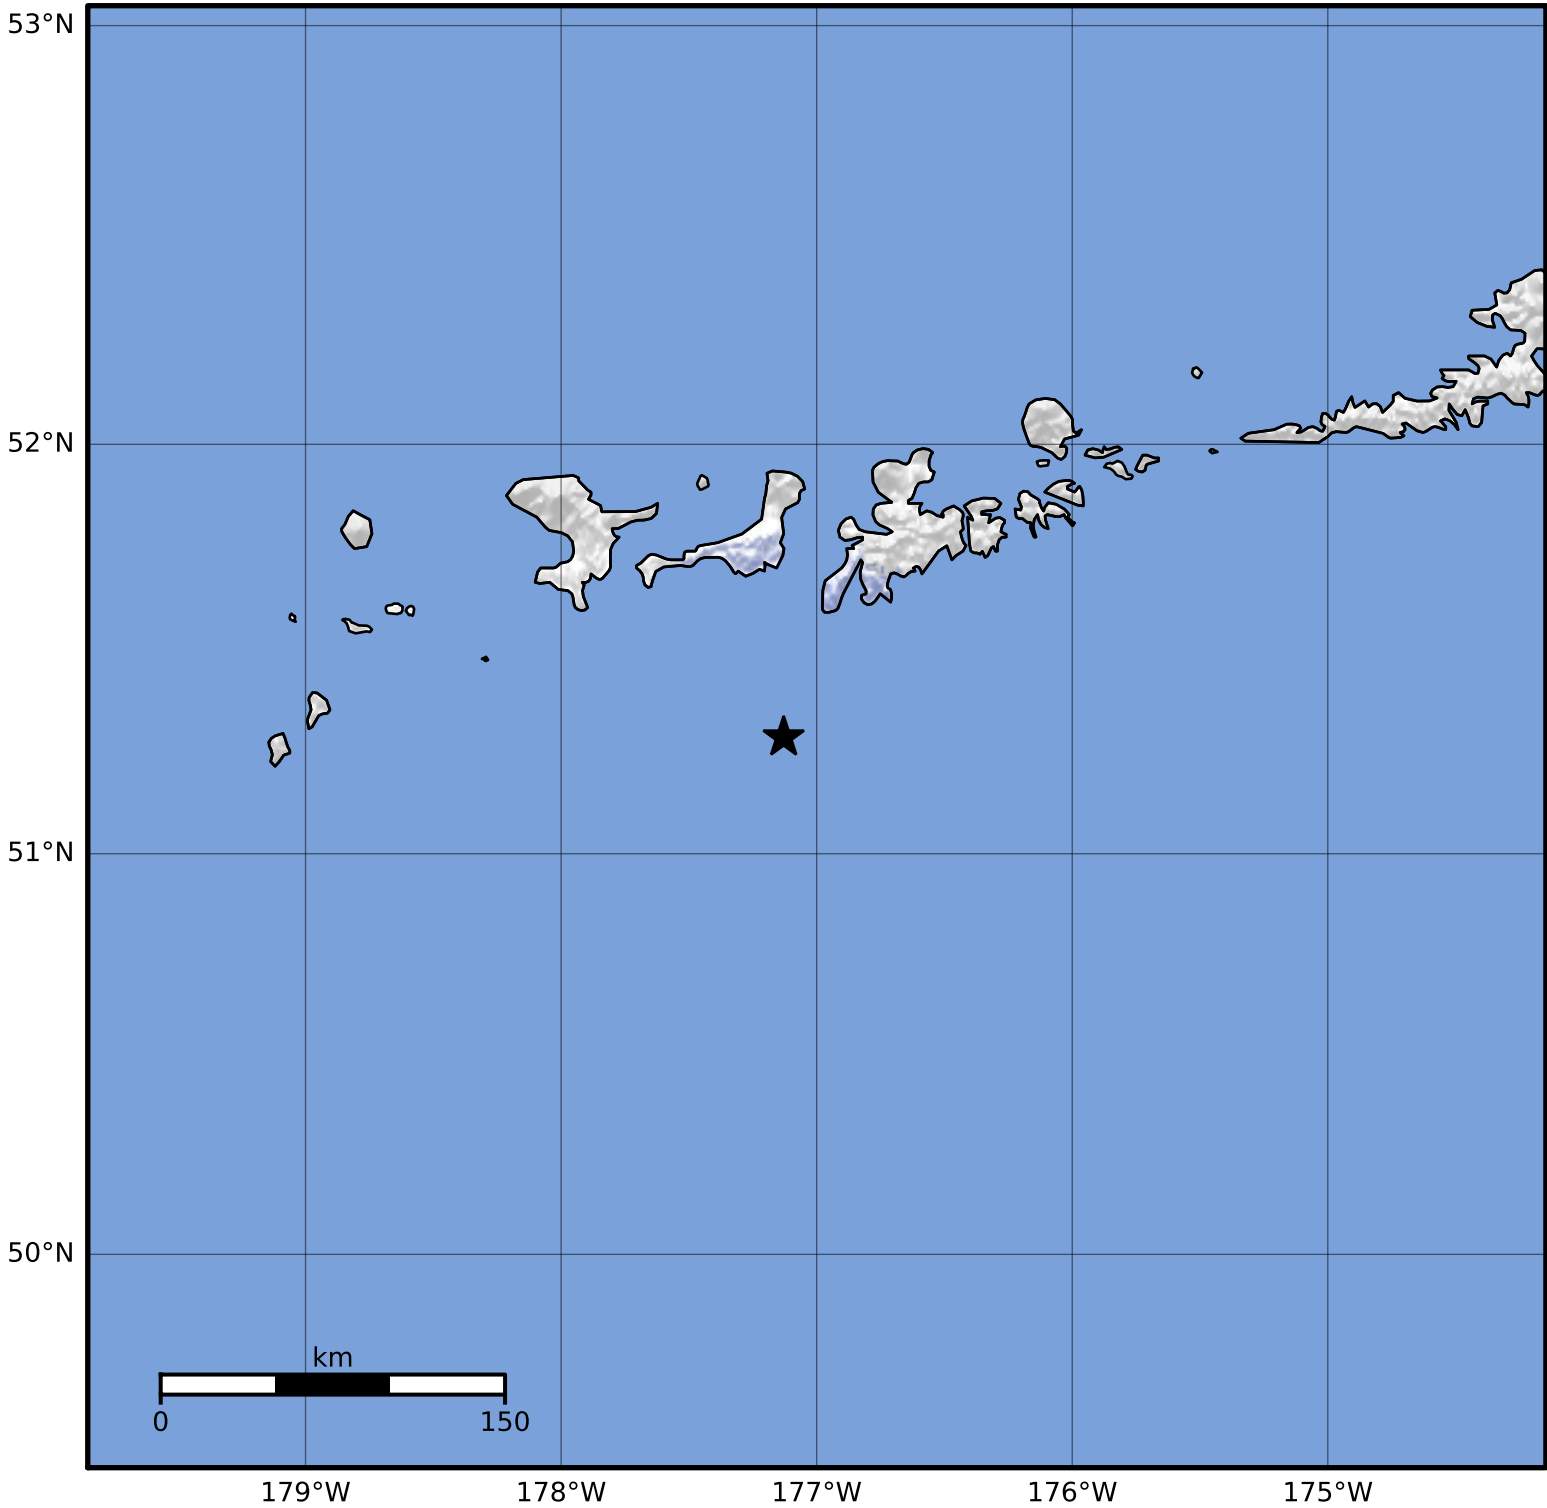

Macroseismic Intensity Map Alaska Earthquake Center  
 ShakeMap: 73 km (45 miles) SSW of Adak  
 May 04, 2023 19:09:55 UTC M3.6 N51.29 W177.13 Depth: 19.6km ID:ak0235pe0bh3

SHAKING	Not felt	Weak	Light	Moderate	Strong	Very strong	Severe	Violent	Extreme
DAMAGE	None	None	None	Very light	Light	Moderate	Moderate/heavy	Heavy	Very heavy
PGA(%g)	<0.0464	0.297	2.76	6.2	11.5	21.5	40.1	74.7	>139
PGV(cm/s)	<0.0215	0.135	1.41	4.65	9.64	20	41.4	85.8	>178
INTENSITY	<b>I</b>	<b>II-III</b>	<b>IV</b>	<b>V</b>	<b>VI</b>	<b>VII</b>	<b>VIII</b>	<b>IX</b>	<b>X+</b>

Scale based on Worden et al. (2012)

Version 1: Processed 2023-05-04T19:12:39Z

△ Seismic Instrument ○ Reported Intensity

★ Epicenter