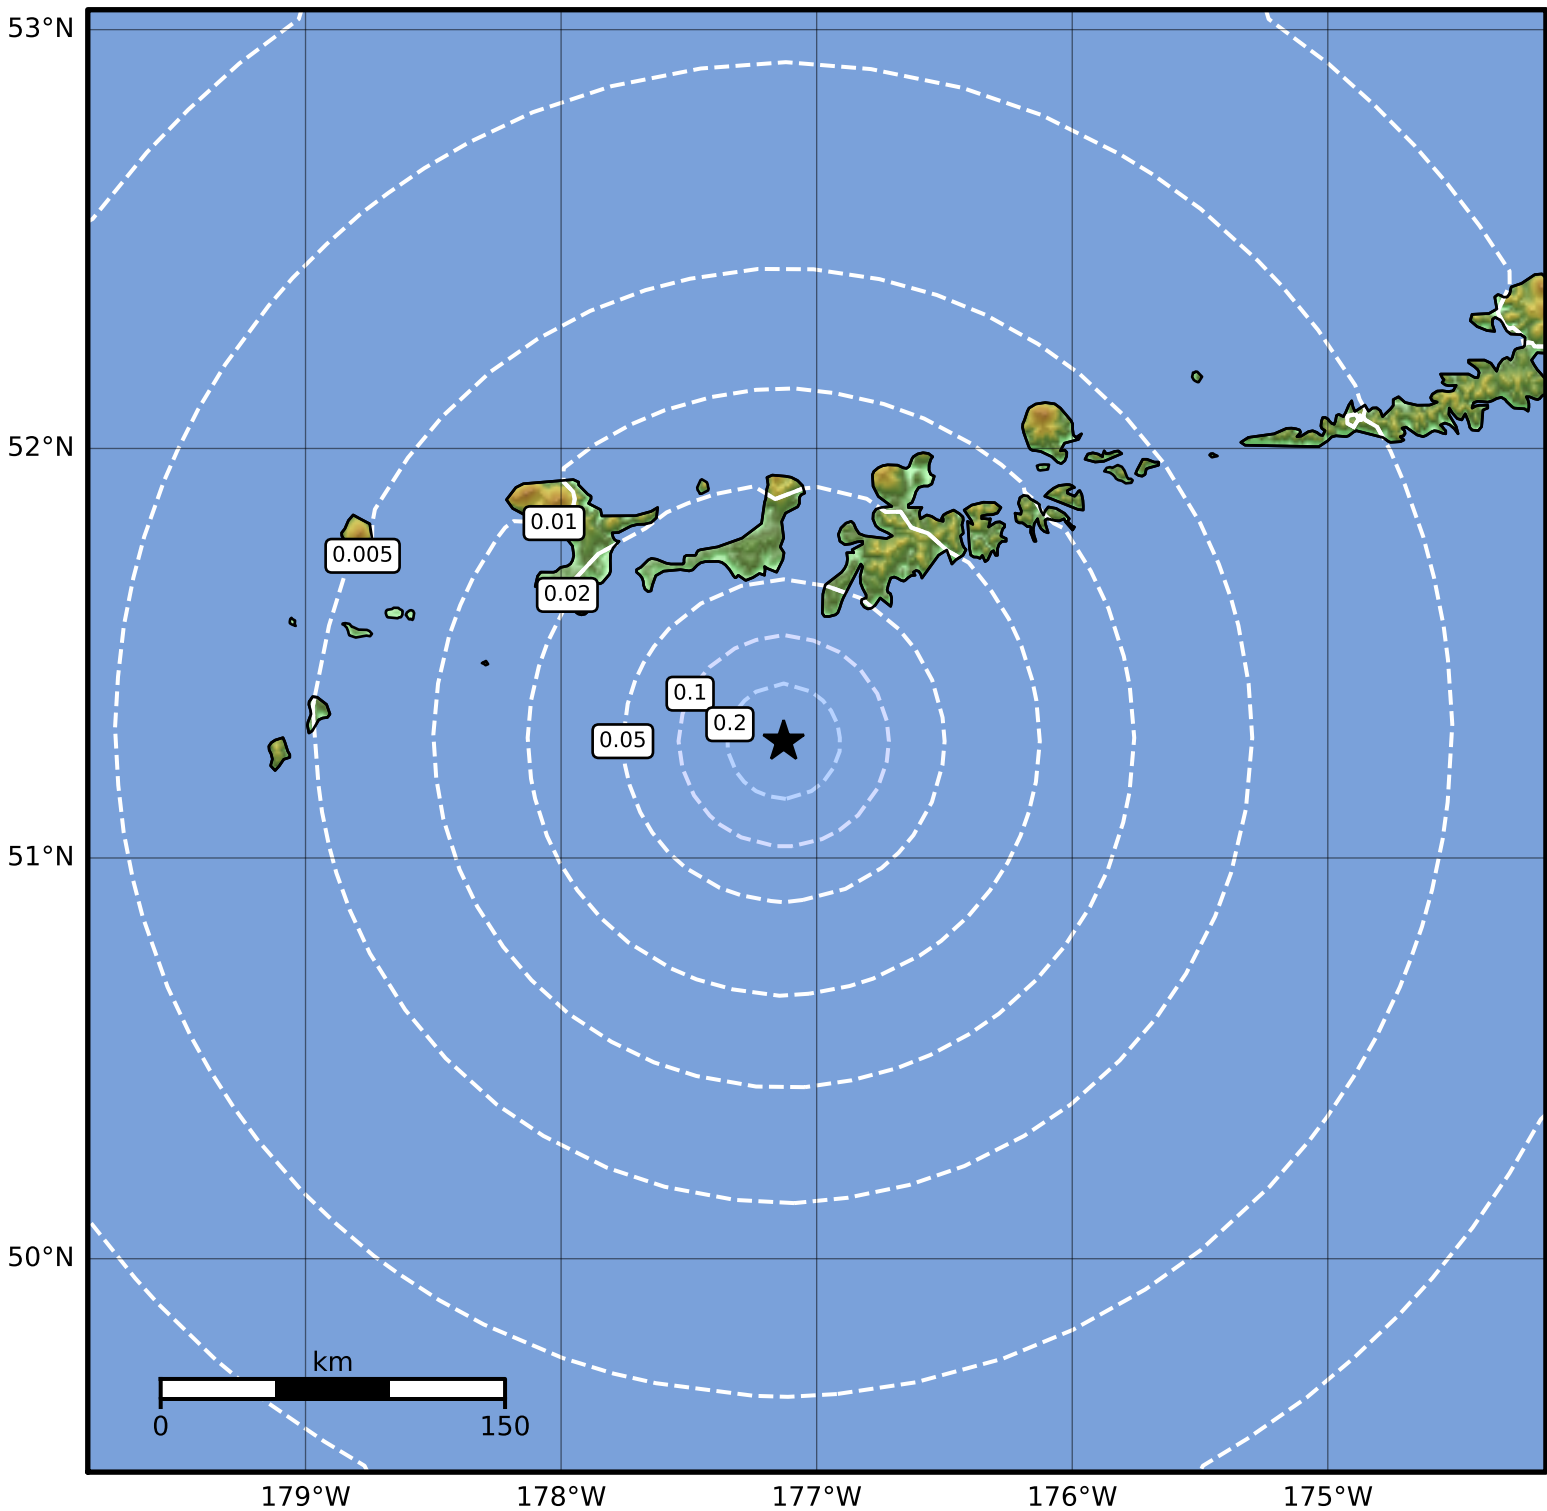

Peak Ground Acceleration Map Alaska Earthquake Center
ShakeMap: 73 km (45 miles) SSW of Adak
May 04, 2023 19:09:55 UTC M3.6 N51.29 W177.13 Depth: 19.6km ID:ak0235pe0bh3

PGA (%g)	0.1	0.2	0.5	1	2	5	10	20	50	100	200
----------	-----	-----	-----	---	---	---	----	----	----	-----	-----

Scale based on Worden et al. (2012)

Version 1: Processed 2023-05-04T19:12:39Z

△ Seismic Instrument ○ Reported Intensity

★ Epicenter