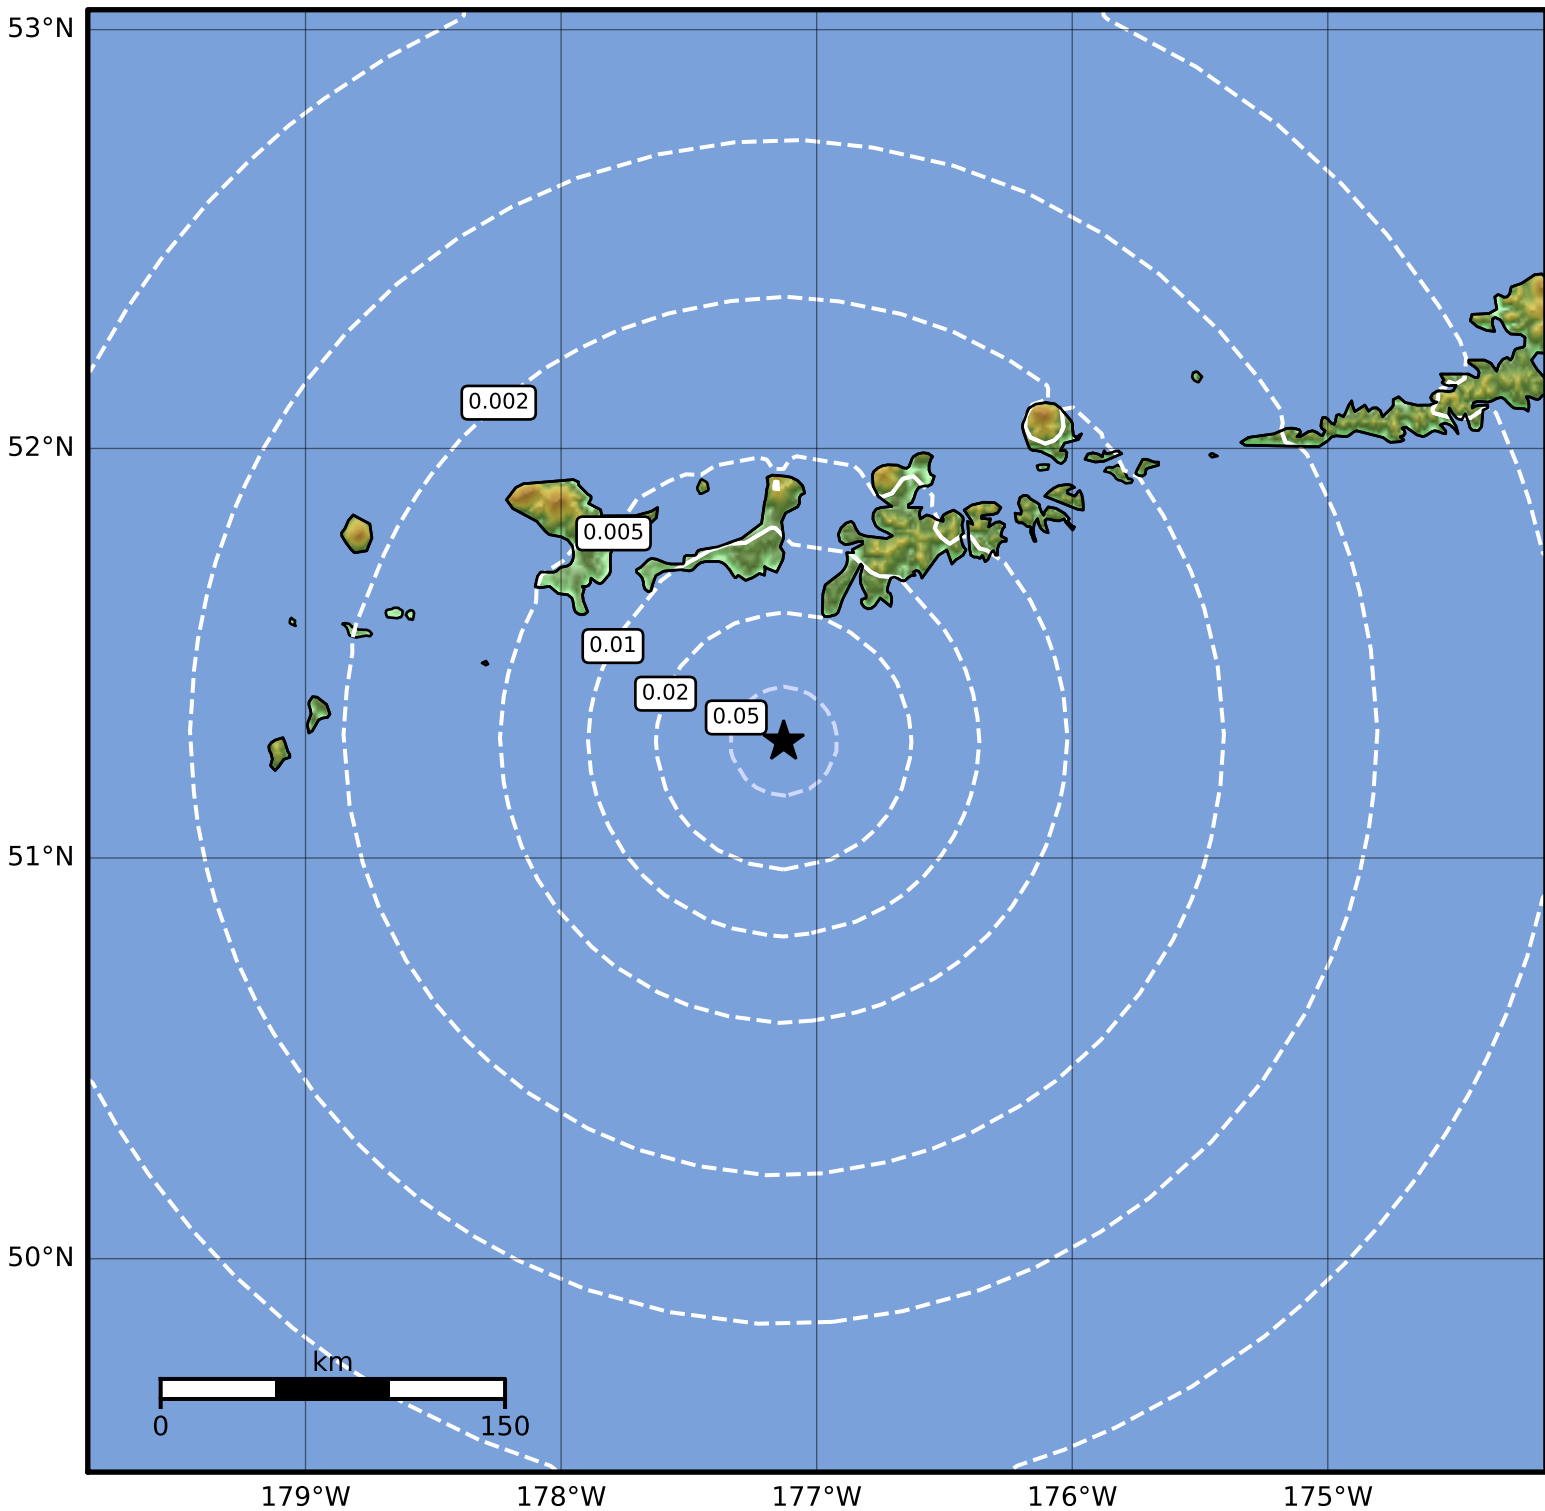

Peak Ground Velocity Map Alaska Earthquake Center
ShakeMap: 73 km (45 miles) SSW of Adak
May 04, 2023 19:09:55 UTC M3.6 N51.29 W177.13 Depth: 19.6km ID:ak0235pe0bh3

PGV (cm/s)	0.1	0.2	0.5	1	2	5	10	20	50	100	200
------------	-----	-----	-----	---	---	---	----	----	----	-----	-----

Scale based on Worden et al. (2012)

Version 1: Processed 2023-05-04T19:12:39Z

△ Seismic Instrument ○ Reported Intensity

★ Epicenter