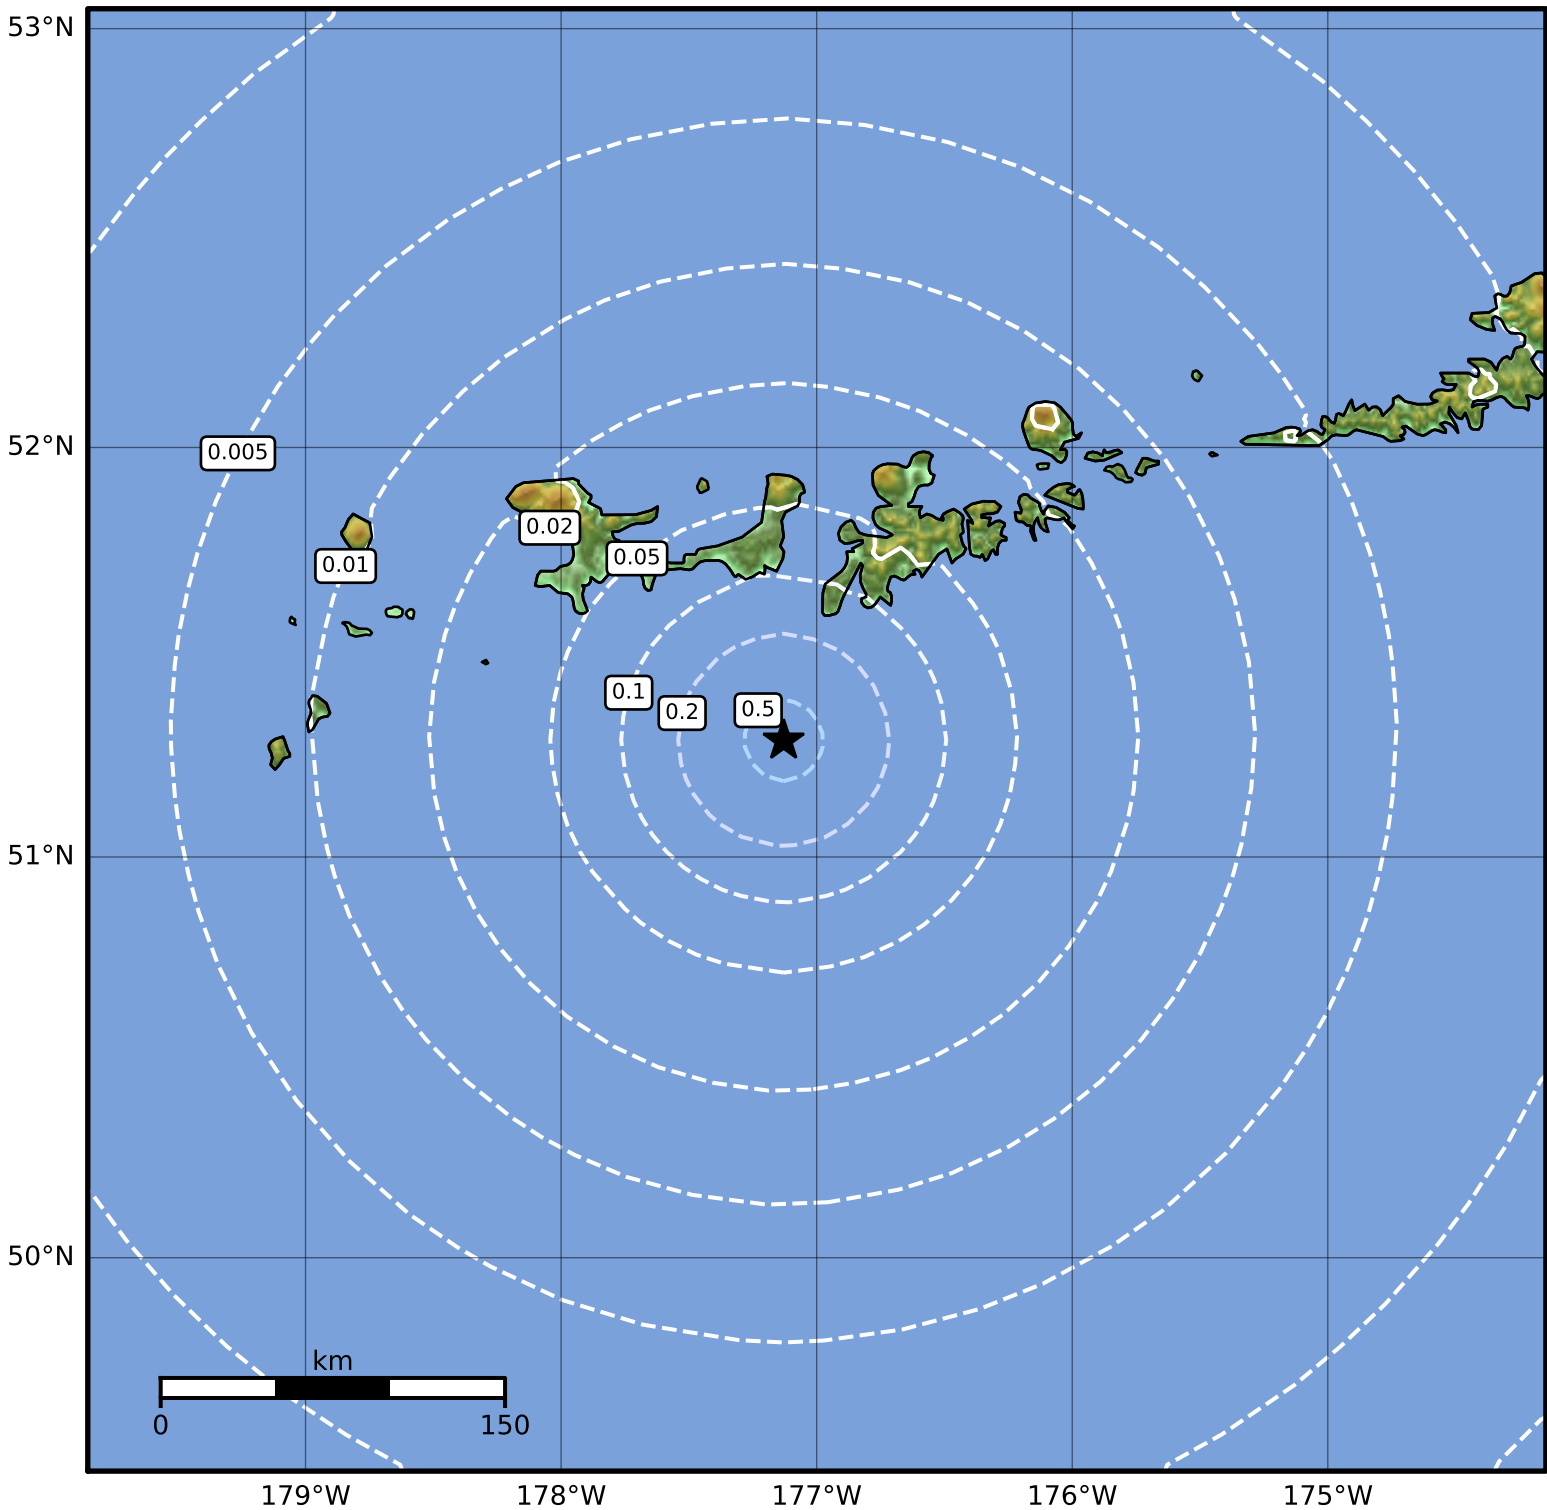

0.3 Second Peak Spectral Acceleration Map Alaska Earthquake Center
 ShakeMap: 73 km (45 miles) SSW of Adak
 May 04, 2023 19:09:55 UTC M3.6 N51.29 W177.13 Depth: 19.6km ID:ak0235pe0bh3

SA(0.3) (%g)	0.1	0.2	0.5	1	2	5	10	20	50	100	200
--------------	-----	-----	-----	---	---	---	----	----	----	-----	-----

Scale based on Worden et al. (2012)

Version 1: Processed 2023-05-04T19:12:39Z

△ Seismic Instrument ○ Reported Intensity

★ Epicenter