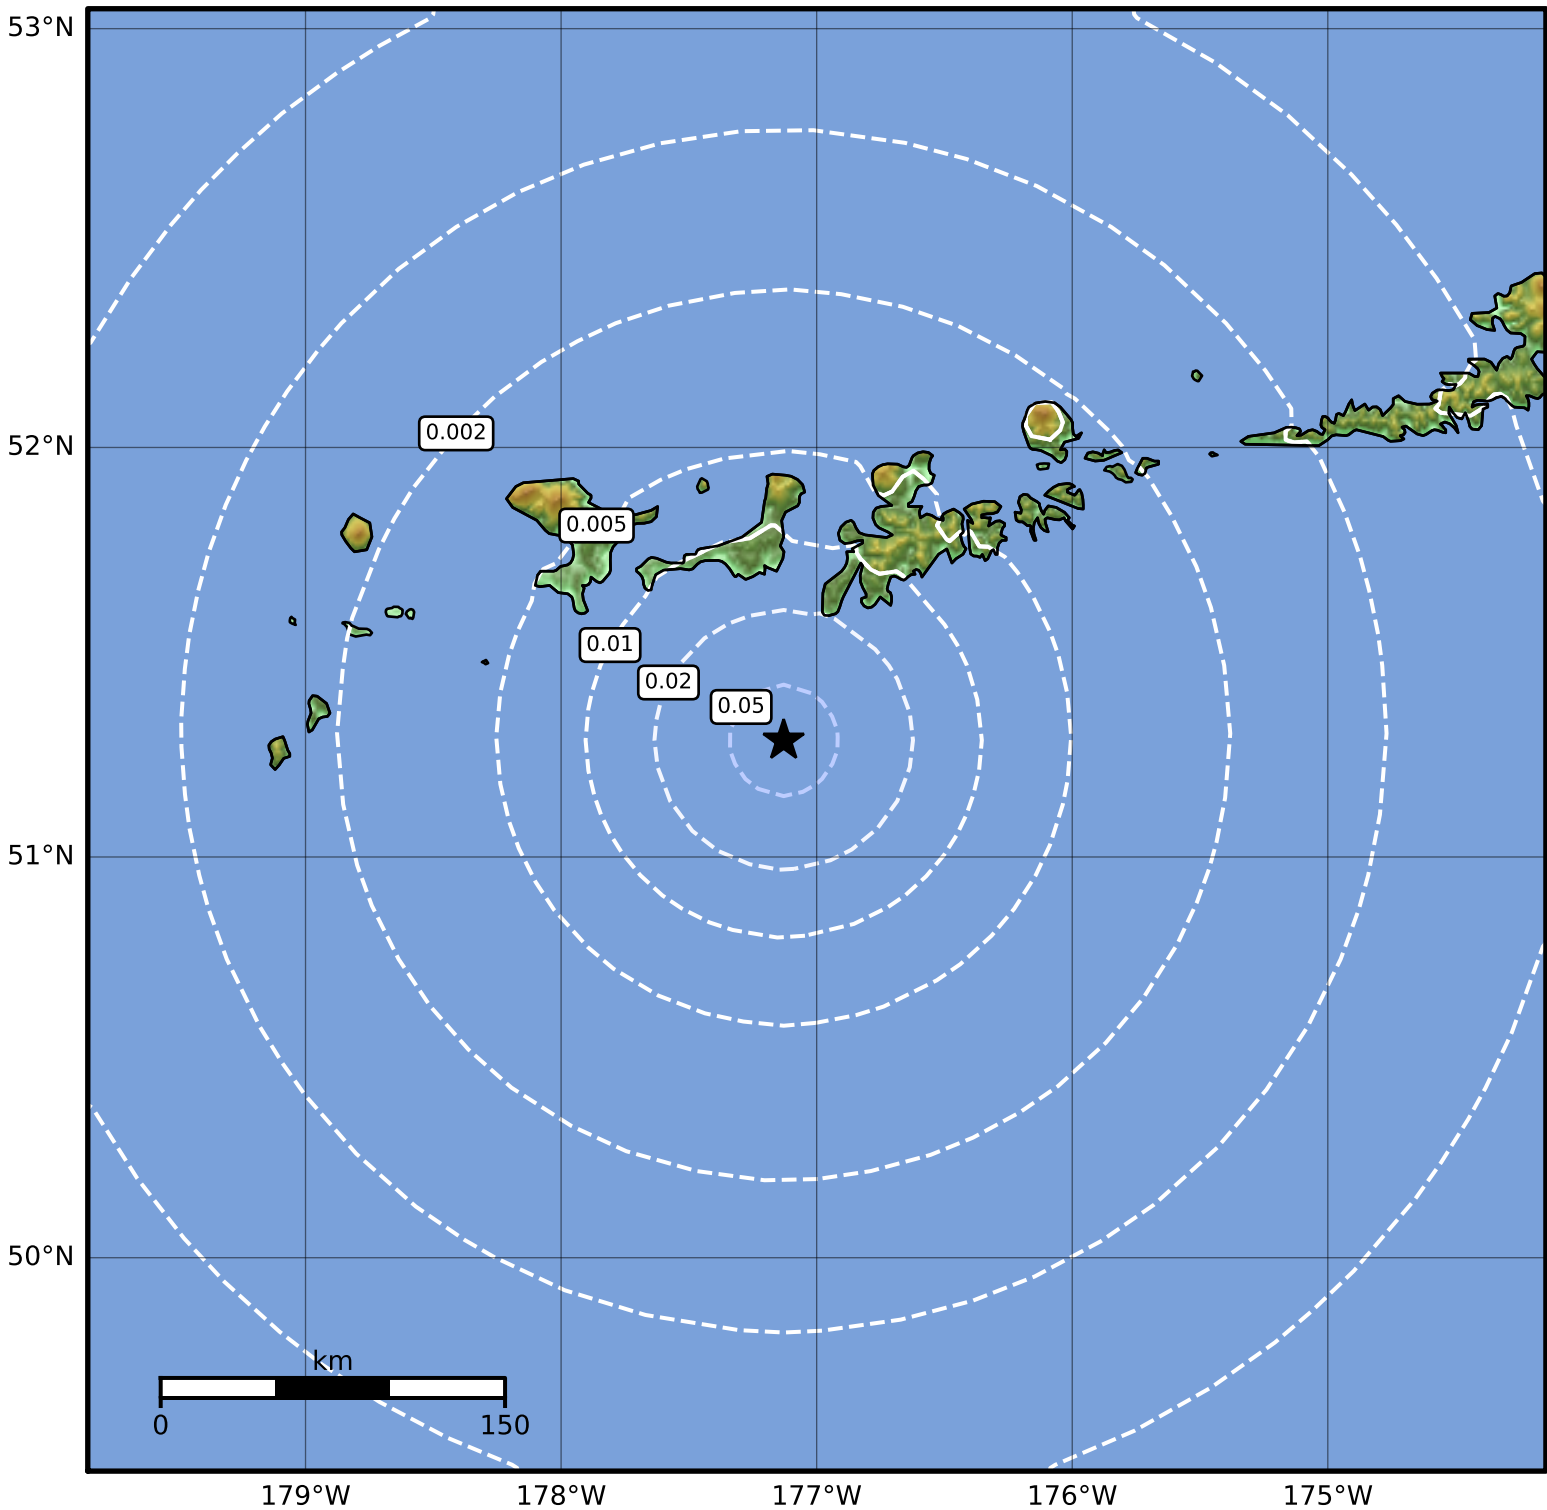

1.0 Second Peak Spectral Acceleration Map Alaska Earthquake Center
 ShakeMap: 73 km (45 miles) SSW of Adak
 May 04, 2023 19:09:55 UTC M3.6 N51.29 W177.13 Depth: 19.6km ID:ak0235pe0bh3

SA(1.0) (%g)	0.1	0.2	0.5	1	2	5	10	20	50	100	200
--------------	-----	-----	-----	---	---	---	----	----	----	-----	-----

Scale based on Worden et al. (2012)

Version 1: Processed 2023-05-04T19:12:39Z

△ Seismic Instrument ○ Reported Intensity

★ Epicenter