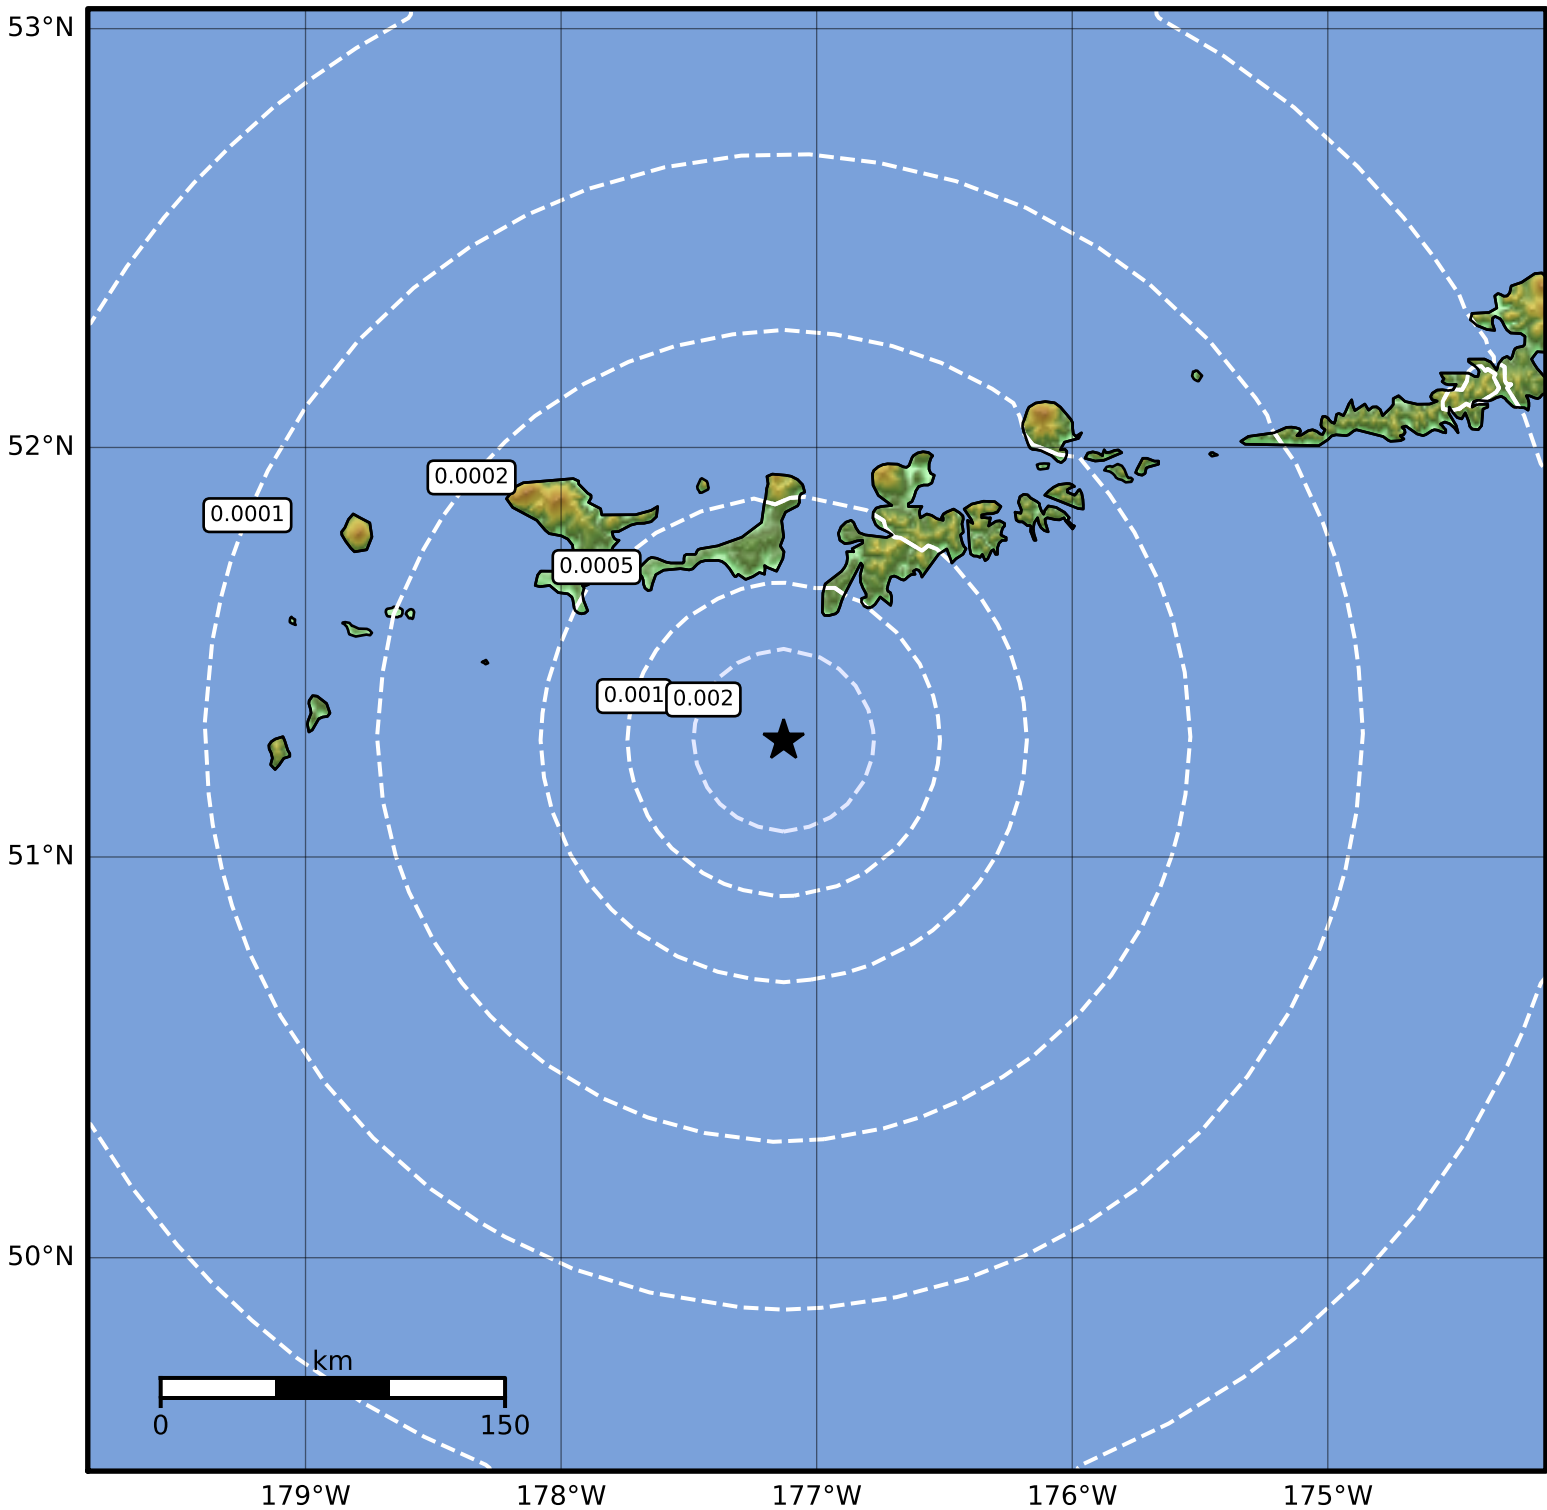

3.0 Second Peak Spectral Acceleration Map Alaska Earthquake Center
ShakeMap: 73 km (45 miles) SSW of Adak
May 04, 2023 19:09:55 UTC M3.6 N51.29 W177.13 Depth: 19.6km ID:ak0235pe0bh3

SA(3.0) (%g)	0.1	0.2	0.5	1	2	5	10	20	50
--------------	-----	-----	-----	---	---	---	----	----	----

Scale based on Worden et al. (2012)

Version 1: Processed 2023-05-04T19:12:39Z

△ Seismic Instrument ○ Reported Intensity

★ Epicenter